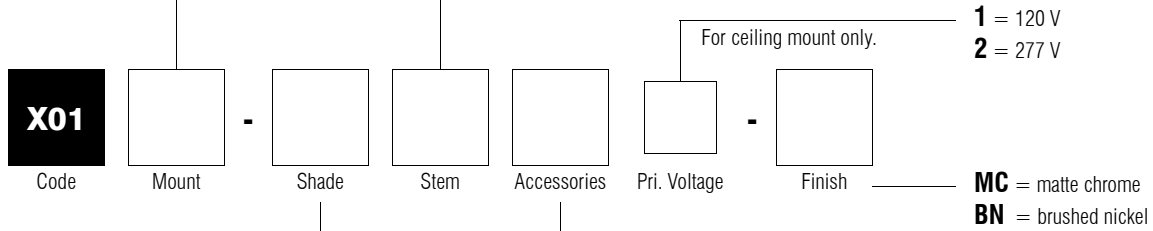

Overall dimensions here reflect 1" stem except CS. Custom stem length available in 1" increments.
Maximum length for ceiling is 96". 16" max for SF.

No accessory (**NA**) shown here. See page 137 for available accessories.

Images here show no shade (**NS**). See page 136 for all choices.

Specs:

Material: Solid brass with durable electroplated finishes.

Mounting: Easy to position and tighten. Install on MP rail and cable systems (sold separately).