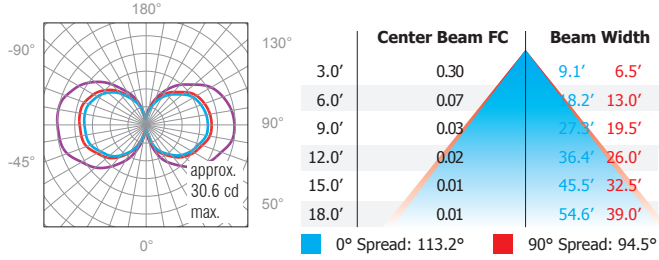

Type:
Project:
Modified:
Quantity:
Notes:

Order Guide

Example: L191-C3-2-W30S-S6-MA

Code	Mount	Length	Color	Stem / Cord	Finish
L191	C3	-	-	-	-
	C3 = Ø4-5/8" x 1/4" canopy	2 = 2' 4 = 4'	W22S = 2200K, 80+CRI W27S = 2700K, 80+CRI W30S = 3000K, 80+CRI W35S = 3500K, 80+CRI <i>(W35S available upon request)</i>	S6 = 6" (152mm) stem SX = custom stem* C72 = 72" (1829mm) cord CX = custom cord * available in 1" (25mm) increments up to 8ft (2439mm) max.	MA = matte clear anodized

Dimension:

PHOTOMETRIC DATA:

2', 3000K, 80+CRI

Polar Candela Distribution

Illuminance at a Distance

Lumen: 264lm

4', 3000K, 80+CRI

Polar Candela Distribution

Illuminance at a Distance

Lumen: 527lm