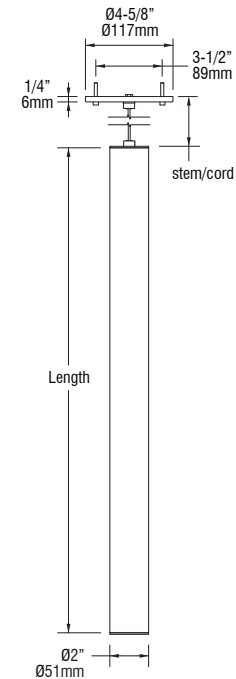

L191C3

- Application** Interior pendant
- IP Rating** -
- Mounting** Retrofit to existing standard octagonal box using custom mounting plate (included)
- Electrical** 0.26W (80mA LEDs)
DC - Powered by remote 120V primary, 700mA driver (not included). Recommended LED10W350D for 2' and LED20W700D for 4' (0-10V dimmable).
*For more detail, please consult factory.
24V DC
- Power Consumption** 9W(2') or 17W(4')
- Light Output** 9W (2') - 264lm
17W (4') - 527lm
- Warranty** 5 years limited warranty
Estimated useful life of LED is 50,000 hours.
- Material** PMMA
- Weight** 1.5lbs (0.7kg)
- Approval** 

Type:
Project:
Modified:
Quantity:
Notes:

Order Guide

Example: L191-C3-2-W30S-S6-MA

Code	Mount	Length	Color	Stem / Cord	Finish
L191	C3	-	-	-	-
	C3 = Ø4-5/8" x 1/4" canopy	2 = 2' 4 = 4'	W22S = 2200K, 80+CRI W27S = 2700K, 80+CRI W30S = 3000K, 80+CRI W35S = 3500K, 80+CRI <i>(W35S available upon request)</i>	S6 = 6" (152mm) stem SX = custom stem* C72 = 72" (1829mm) cord CX = custom cord * available in 1" (25mm) increments up to 8ft (2439mm) max.	MA = matte clear anodized

Dimension:

PHOTOMETRIC DATA:

2', 3000K, 80+CRI

Polar Candela Distribution

Illuminance at a Distance

Lumen: 264lm

4', 3000K, 80+CRI

Polar Candela Distribution