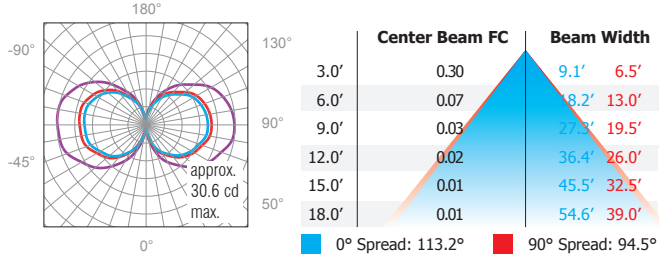

Type:

Project:

Modified:

Quantity:

Notes:

Order Guide

Example: L191-C4-2-W30S-S6-MA

Code	Mount	Length	Color	Stem / Cord	Finish
L191	C4	-		-	
	C4 = 4-5/8" Sq. x 1/4" canopy	2 = 2' 4 = 4'	W22S = 2200K, 80+CRI W27S = 2700K, 80+CRI W30S = 3000K, 80+CRI W35S = 3500K, 80+CRI <i>(W35S available upon request)</i>	S6 = 6" (152mm) stem SX = custom stem* C72 = 72" (1829mm) cord CX = custom cord * available in 1"(25mm) increments up to 8ft (2439mm) max.	MA = matte clear anodized

Dimension:

PHOTOMETRIC DATA:

2', 3000K, 80+CRI

Polar Candela Distribution

Illuminance at a Distance

Lumen: 264lm

4', 3000K, 80+CRI

Polar Candela Distribution

Illuminance at a Distance

Lumen: 527lm