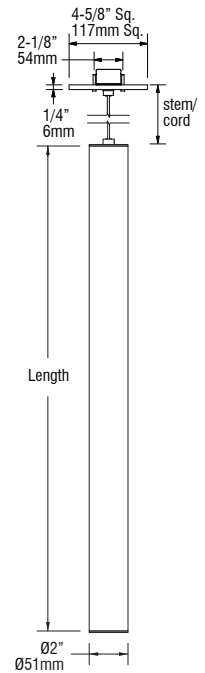

L191C4

- Application** Interior pendant
- IP Rating** -
- Mounting** Retrofit to existing standard octagonal box using custom mounting plate (included)
- Electrical** 0.26W (80mA LEDs)
DC - Powered by remote 120V primary, 700mA driver (not included). Recommended LED10W350D for 2' and LED20W700D for 4' (0-10V dimmable).
*For more detail, please consult factory.
24V DC
- Power Consumption** 9W(2') or 17W(4')
- Light Output** 9W (2') - 264lm
17W (4') - 527lm
- Warranty** 5 years limited warranty
Estimated useful life of LED is 50,000 hours.
- Material** PMMA
- Weight** 1.5lbs (0.7kg)
- Approval** 

Type:

Project:

Modified:

Quantity:

Notes:

Order Guide

Example: L191-C4-2-W30S-S6-MA

Code	Mount	Length	Color	Stem / Cord	Finish
L191	C4	-		-	
	C4 = 4-5/8" Sq. x 1/4" canopy	2 = 2' 4 = 4'	W22S = 2200K, 80+CRI W27S = 2700K, 80+CRI W30S = 3000K, 80+CRI W35S = 3500K, 80+CRI <i>(W35S available upon request)</i>	S6 = 6" (152mm) stem SX = custom stem* C72 = 72" (1829mm) cord CX = custom cord * available in 1"(25mm) increments up to 8ft (2439mm) max.	MA = matte clear anodized

Dimension:

PHOTOMETRIC DATA:

2', 3000K, 80+CRI

Polar Candela Distribution

Illuminance at a Distance

Lumen: 264lm

4', 3000K, 80+CRI

Polar Candela Distribution