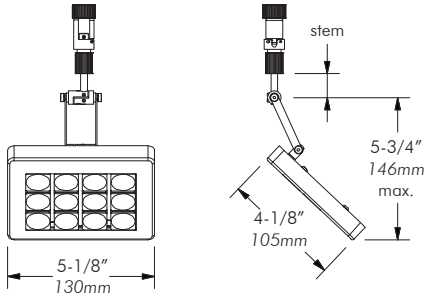

S = spot (12°)
 N = narrow flood (30°)
 F = flood (60°)

A = 12V AC
 D = DC

1 = 1" (25mm)
 X = custom

MA = matte clear anodized

Note: Standard CRI has a value of 75~82 while high CRI has 92.

DIMENSION:

PHOTOMETRIC DATA:

12W, 3000K

Polar Candela Distribution

Illuminance at a Distance

Lumen: 792lm, Spot beam

	Center Beam FC	Beam Width
3.0'	476.5	1.0'
6.0'	119.1	2.0'
9.0'	52.9	3.0'
12.0'	29.8	4.0'
15.0'	19.1	5.0'
18.0'	13.2	6.0'

0° Spread: 19.0°

Lumen: 533lm, Narrow beam (30°)

	Center Beam FC	Beam Width
3.0'	190.2	1.6'
6.0'	47.6	3.3'
9.0'	21.1	4.9'
12.0'	11.9	6.6'
15.0'	7.6	8.2'
18.0'	5.3	9.9'

0° Spread: 30.7°

Lumen: 487lm, Narrow Flood beam (60°)