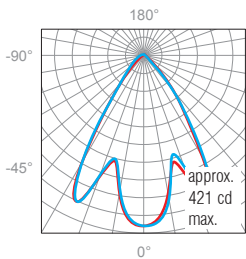

S = spot (12°)
 N = narrow flood (30°)
 F = flood (60°)

A = 12V AC
 D = DC

1 = 1" (25mm)
 X = custom

MA = matte clear anodized

Note: Standard CRI has a value of 75~82 while high CRI has 92.

DIMENSION:

PHOTOMETRIC DATA:

12W, 3000K

Polar Candela Distribution

Illuminance at a Distance

Lumen: 792lm, Spot beam

	Center Beam FC	Beam Width
3.0'	476.5	1.0'
6.0'	119.1	2.0'
9.0'	52.9	3.0'
12.0'	29.8	4.0'
15.0'	19.1	5.0'
18.0'	13.2	6.0'

0° Spread: 19.0°

Lumen: 533lm, Narrow beam (30°)

	Center Beam FC	Beam Width
3.0'	190.2	1.6'
6.0'	47.6	3.3'
9.0'	21.1	4.9'
12.0'	11.9	6.6'
15.0'	7.6	8.2'
18.0'	5.3	9.9'

0° Spread: 30.7°

Lumen: 487lm, Narrow Flood beam (60°)

	Center Beam FC	Beam Width
3.0'	46.7	3.9' 3.9'
6.0'	11.7	7.7' 7.8'
9.0'	5.2	11.6' 11.7'
12.0'	2.9	15.4' 15.6'
15.0'	1.9	19.3' 19.5'
18.0'	1.3	23.1' 23.4'

0° Spread: 65.5° 0° Spread: 66.0°