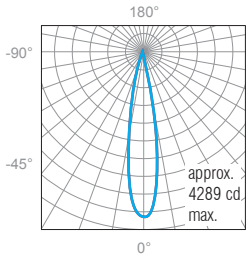

S = spot (12°)
 N = narrow flood (30°)
 F = flood (60°)

A = 12V AC
 D = DC

1 = 1" (25mm)
 X = custom

MA = matte clear anodized

Note: Standard CRI has a value of 75~82 while high CRI has 92.

DIMENSION:

PHOTOMETRIC DATA:

12W, 3000K

Polar Candela Distribution

Illuminance at a Distance

Lumen: 792lm, Spot beam

	Center Beam FC	Beam Width
3.0'	476.5	1.0'
6.0'	119.1	2.0'
9.0'	52.9	3.0'
12.0'	29.8	4.0'
15.0'	19.1	5.0'
18.0'	13.2	6.0'

0° Spread: 19.0°

Lumen: 533lm, Narrow beam (30°)

	Center Beam FC	Beam Width
3.0'	190.2	1.6'
6.0'	47.6	3.3'
9.0'	21.1	4.9'
12.0'	11.9	6.6'
15.0'	7.6	8.2'
18.0'	5.3	9.9'

0° Spread: 30.7°

Lumen: 487lm, Narrow Flood beam (60°)

	Center Beam FC	Beam Width
3.0'	46.7	3.9' 3.9'
6.0'	11.7	7.7' 7.8'
9.0'	5.2	11.6' 11.7'
12.0'	2.9	15.4' 15.6'
15.0'	1.9	19.3' 19.5'
18.0'	1.3	23.1' 23.4'

0° Spread: 65.5° 0° Spread: 66.0°