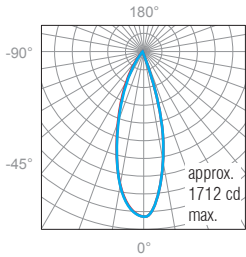

S = spot (12°)
 N = narrow flood (30°)
 F = flood (60°)

A = 12V AC
 D = DC

1 = 1" (25mm)
 X = custom

MA = matte clear anodized

Note: Standard CRI has a value of 75~82 while high CRI has 92.

DIMENSION:

PHOTOMETRIC DATA:

12W, 3000K

Polar Candela Distribution

Illuminance at a Distance

Lumen: 792lm, Spot beam

	Center Beam FC	Beam Width
3.0'	476.5	1.0'
6.0'	119.1	2.0'
9.0'	52.9	3.0'
12.0'	29.8	4.0'
15.0'	19.1	5.0'
18.0'	13.2	6.0'

0° Spread: 19.0°

Lumen: 533lm, Narrow beam (30°)

	Center Beam FC	Beam Width
3.0'	190.2	1.6'
6.0'	47.6	3.3'
9.0'	21.1	4.9'
12.0'	11.9	6.6'
15.0'	7.6	8.2'
18.0'	5.3	9.9'

0° Spread: 30.7°

Lumen: 487lm, Narrow Flood beam (60°)

	Center Beam FC	Beam Width
3.0'	46.7	3.9' 3.9'
6.0'	11.7	7.7' 7.8'
9.0'	5.2	11.6' 11.7'
12.0'	2.9	15.4' 15.6'
15.0'	1.9	19.3' 19.5'
18.0'	1.3	23.1' 23.4'

0° Spread: 65.5° 0° Spread: 66.0°