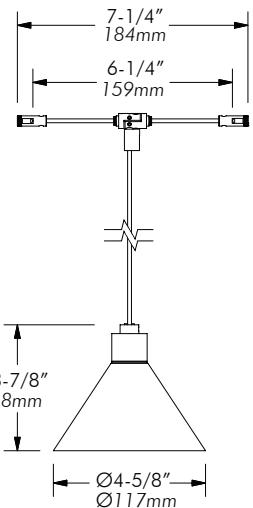

P02CS

SPEC SHEET (Old Code: CS73, CS76)

Material: Machined aluminum with electroplated finish.

Mounting: Easy to position. Standard 72" / 1829mm field adjustable coaxial cable. Longer custom length available. Designed for use on MP cable system (sold separately).

Sec. Voltage: 12V (fixture).

Lamp (not included): MR16 or BI-PIN, 50W Max.

Approval: Dry locations. Approved to US and Canadian standards by CSA.

Type:

Project:

Modified:

Quantity:

Notes:

| Code | Mount | Shade | Size | Lamp | Finish |
|------|-------|-------|------|------|--------|
| P02 | CS | - | 2 | - | |

Shade

SM = solid metal
FR = frosted glass

Finish

MC = matte chrome
BN = brushed nickel

Image here shows frosted glass shade (FR).

Size

2 = 2-3/4" / 70mm high shade

Lamp

M = MR16
B = BI-PIN

MR 16

BI-PIN

[✓] MPLIGHTING®