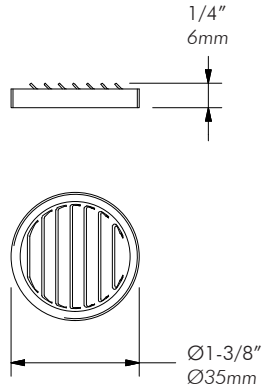

## SPEC SHEET

Louver can be ordered through individual fixture spec sheet for L01~L04. OR order extra louver here.

Ordering Code

Finish

**ACCS**

**LB**

Louver

Matte Anodized