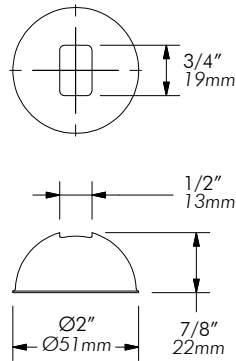

black

Solid Metal Cap Shade SPEC SHEET

Shade can be ordered through individual fixture spec sheet. OR order extra shades here.

Ordering Code

Color

SHADE

SCB

Solid Metal Cap