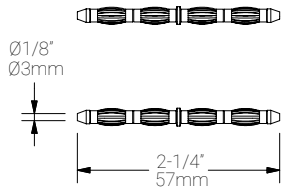

1. Refer to Appendix or MP Lighting website for track system with different finish options.

Application

Environment	Dry Location approved. IP 20.
Mounting	For Single Rail System. Used to join sections of single rail, single rail wall flush, horizontal & vertical double rail systems.
Compatible Fixtures	L225M, L72, L73, P02, P11, P96, P96L, X01, X02, X06, X31, X42, X45, X51.

Electrical

Electrical	N/A
------------	-----

Construction

Weight	N/A
Material	Brass or polycarbonate with electroplated finish.

Mounting Options & Dimensions

Dimensions

Side View

3D View