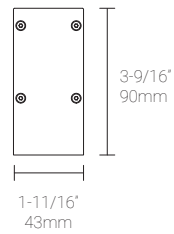

Important Notes

- Specification**
- 1.1 Maximum: 6' (1829mm), 1' (305mm) increments.
 - 1.2 Refer to Appendix/MP Lighting website for complete look of luminaire with different finish options.
 - 2.1 Fixture length is the length of the fixture without the end caps (3mm each cap).
 - 2.2 Maximum: 8' (2438mm), 1' (305mm) increments.
 - 2.3 Refer to Appendix/MP Lighting website for complete look of luminaire with different finish options.
 - 3.1 Narrow flood and flood options are only available with W27H and W30H options.

LED Fixture Dimensions | Surface-mount

Fixture

Side View

3D View

Surface-mount Installation

Fixture

Fixture installed - Side

Fixture installed - Front

Suspended-mount Installation

Fixture

Mounting Dimensions

Fixture installed

I109 6W/ft, 4' (1219mm), 2700K, 90+ CRI

Polar Candela Distribution

Beam Width: 30°

Illuminance at a Distance

Delivered Lumen: 254.4 lm (1ft), 834.3 lm (1m), 1017.4 lm (4ft)

- Vertical Beam Spread : 65.6°
- Horizontal Beam Spread : 49.3°

Polar Candela Distribution

Beam Width: 54°

Illuminance at a Distance

Distance		Center Beam fc	Beam Width			
1.5ft	0.46m	400fc	2.3ft	0.70m	1.5ft	0.45m
3.0ft	0.91m	100fc	4.5ft	1.37m	2.9ft	0.88m
4.5ft	1.37m	44.5fc	6.8ft	2.07m	4.4ft	1.34m
6.0ft	1.83m	25.0fc	9.1ft	2.77m	5.9ft	1.79m
7.5ft	2.29m	16.0fc	11.4ft	3.47m	7.4ft	2.25m
9.0ft	2.74m	11.1fc	13.6ft	4.14m	8.8ft	2.68m