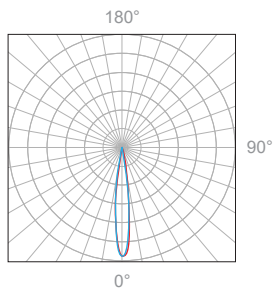

LED Fixture Dimensions | Surface-mount

Fixture

Side View

3D View

Surface-mount Installation

Fixture

Fixture installed - Side

Fixture installed - Front

Suspended-mount Installation

Fixture

Mounting Dimensions

Fixture installed

I109 6W/ft, 4' (1219mm), 2700K, 90+ CRI

Polar Candela Distribution

Beam Width: 30°

Illuminance at a Distance

Distance		Center Beam fc	Beam Width			
1.5ft	0.46m	446fc	1.9ft	0.58m	1.4ft	0.42m
3.0ft	0.91m	111fc	3.9ft	1.18m	2.8ft	0.85m
4.5ft	1.37m	49.5fc	5.8ft	1.76m	4.1ft	1.24m
6.0ft	1.83m	27.9fc	7.7ft	2.34m	5.5ft	1.67m
7.5ft	2.29m	17.8fc	9.7ft	2.95m	6.9ft	2.10m
9.0ft	2.74m	12.4fc	11.6ft	3.53m	8.3ft	2.53m

Delivered Lumen: 254.4 lm (1ft), 834.3 lm (1m), 1017.4 lm (4ft)

- Vertical Beam Spread : 65.6°
- Horizontal Beam Spread : 49.3°

Polar Candela Distribution

Beam Width: 54°

Illuminance at a Distance

Distance		Center Beam fc	Beam Width			
1.5ft	0.46m	400fc	2.3ft	0.70m	1.5ft	0.45m
3.0ft	0.91m	100fc	4.5ft	1.37m	2.9ft	0.88m
4.5ft	1.37m	44.5fc	6.8ft	2.07m	4.4ft	1.34m
6.0ft	1.83m	25.0fc	9.1ft	2.77m	5.9ft	1.79m
7.5ft	2.29m	16.0fc	11.4ft	3.47m	7.4ft	2.25m
9.0ft	2.74m	11.1fc	13.6ft	4.14m	8.8ft	2.68m