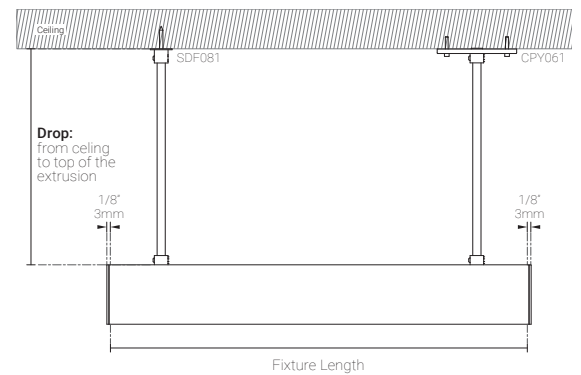

LED Fixture Dimensions | Surface-mount

Fixture

Side View

3D View

Surface-mount Installation

Fixture

Fixture installed - Side

Fixture installed - Front

Suspended-mount Installation

Fixture

Mounting Dimensions

Fixture installed

I109 6W/ft, 4' (1219mm), 2700K, 90+ CRI

Polar Candela Distribution

Beam Width: 30°

Illuminance at a Distance