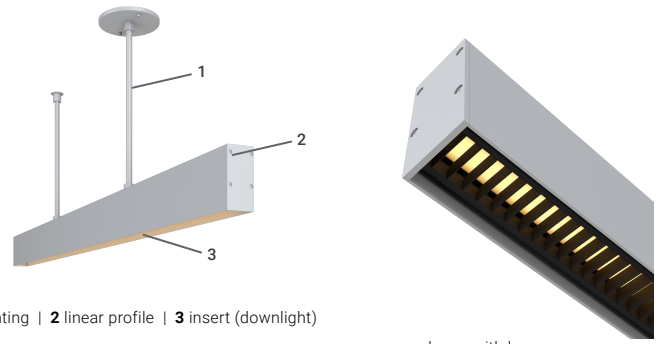

L800 series | L801-I109

INTERIOR

Linear | Linear beam series with different insert options

- Dry location

1 mounting | 2 linear profile | 3 insert (downlight)

shown with louver

Performance

Insert	Wattage	Forward Current	Power Consumption Budget per fixture (including driver)	LED output (Source)	Fixture Output (Delivered)
I109	6W/ft	250mA	7W/ft	660 lm/ft	250 lm/ft