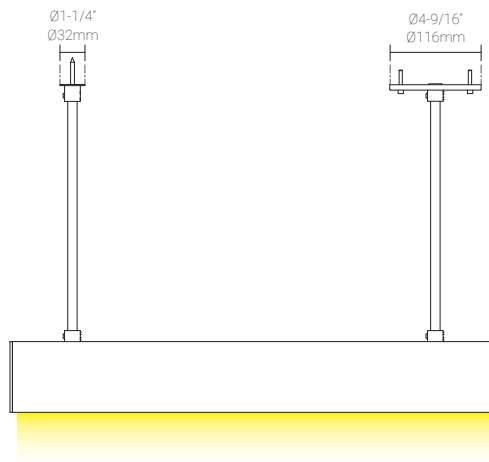

LED Fixture Dimensions | Surface-mount

Fixture

Side View

3D View

Surface-mount Installation

Fixture

Fixture installed - Side

Fixture installed - Front

Suspended-mount Installation

Fixture

Mounting Dimensions

Fixture installed

I109 6W/ft, 4' (1219mm), 2700K, 90+ CRI

Polar Candela Distribution

Beam Width: 30°

Illuminance at a Distance

Delivered Lumen: 254.4 lm (1ft), 834.3 lm (1m), 1017.4 lm (4ft)

- Vertical Beam Spread : 65.6°
- Horizontal Beam Spread : 49.3°

Polar Candela Distribution

Beam Width: 54°

Illuminance at a Distance

Distance		Center Beam fc	Beam Width			
1.5ft	0.46m	400fc	2.3ft	0.70m	1.5ft	0.45m
3.0ft	0.91m	100fc	4.5ft	1.37m	2.9ft	0.88m
4.5ft	1.37m	44.5fc	6.8ft	2.07m	4.4ft	1.34m
6.0ft	1.83m	25.0fc	9.1ft	2.77m	5.9ft	1.79m
7.5ft	2.29m	16.0fc	11.4ft	3.47m	7.4ft	2.25m
9.0ft	2.74m	11.1fc	13.6ft	4.14m	8.8ft	2.68m