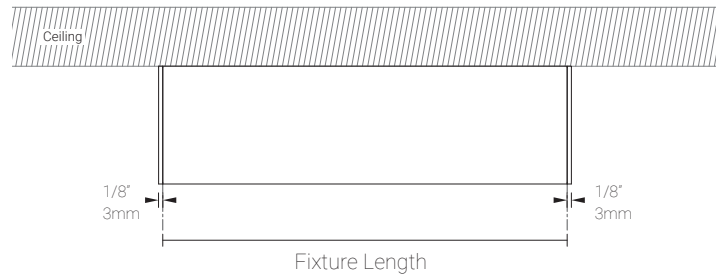

LED Fixture Dimensions | Surface-mount

Fixture

Side View

3D View

Surface-mount Installation

Fixture

Fixture installed - Side

Fixture installed - Front

Suspended-mount Installation

Fixture

Mounting Dimensions

Fixture installed

I109 6W/ft, 4' (1219mm), 2700K, 90+ CRI

Polar Candela Distribution

Beam Width: 30°

Illuminance at a Distance

Delivered Lumen: 254.4 lm (1ft), 834.3 lm (1m), 1017.4 lm (4ft)

- Vertical Beam Spread : 65.6°
- Horizontal Beam Spread : 49.3°

Polar Candela Distribution

Beam Width: 54°

Illuminance at a Distance

Distance		Center Beam fc	Beam Width			
1.5ft	0.46m	400fc	2.3ft	0.70m	1.5ft	0.45m
3.0ft	0.91m	100fc	4.5ft	1.37m	2.9ft	0.88m
4.5ft	1.37m	44.5fc	6.8ft	2.07m	4.4ft	1.34m
6.0ft	1.83m	25.0fc	9.1ft	2.77m	5.9ft	1.79m
7.5ft	2.29m	16.0fc	11.4ft	3.47m	7.4ft	2.25m
9.0ft	2.74m	11.1fc	13.6ft	4.14m	8.8ft	2.68m