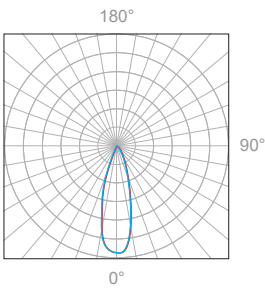

LED Fixture Dimensions | Surface-mount

Fixture

Side View

3D View

Surface-mount Installation

Fixture

Fixture installed - Side

Fixture installed - Front

Suspended-mount Installation

Fixture

Mounting Dimensions

Fixture installed

I109 6W/ft, 4' (1219mm), 2700K, 90+ CRI

Polar Candela Distribution

Beam Width: 30°

Illuminance at a Distance

Distance		Center Beam fc	Beam Width			
1.5ft	0.46m	446fc	1.9ft	0.58m	1.4ft	0.42m
3.0ft	0.91m	111fc	3.9ft	1.18m	2.8ft	0.85m
4.5ft	1.37m	49.5fc	5.8ft	1.76m	4.1ft	1.24m
6.0ft	1.83m	27.9fc	7.7ft	2.34m	5.5ft	1.67m
7.5ft	2.29m	17.8fc	9.7ft	2.95m	6.9ft	2.10m
9.0ft	2.74m	12.4fc	11.6ft	3.53m	8.3ft	2.53m

Delivered Lumen: 254.4 lm (1ft), 834.3 lm (1m), 1017.4 lm (4ft)

- Vertical Beam Spread : 65.6°
- Horizontal Beam Spread : 49.3°

Polar Candela Distribution

Beam Width: 54°

Illuminance at a Distance

Distance		Center Beam fc	Beam Width			
1.5ft	0.46m	400fc	2.3ft	0.70m	1.5ft	0.45m
3.0ft	0.91m	100fc	4.5ft	1.37m	2.9ft	0.88m
4.5ft	1.37m	44.5fc	6.8ft	2.07m	4.4ft	1.34m
6.0ft	1.83m	25.0fc	9.1ft	2.77m	5.9ft	1.79m
7.5ft	2.29m	16.0fc	11.4ft	3.47m	7.4ft	2.25m
9.0ft	2.74m	11.1fc	13.6ft	4.14m	8.8ft	2.68m