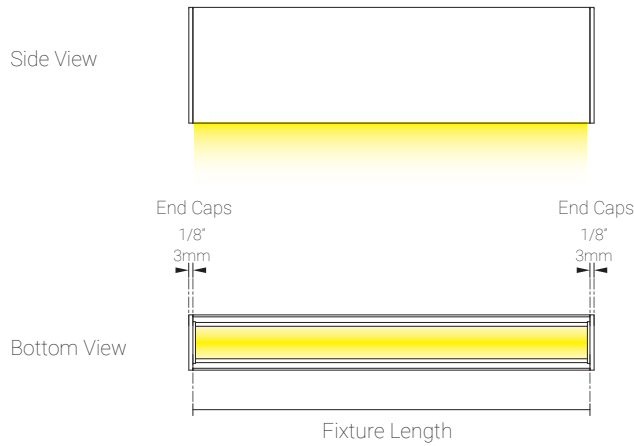

Important Notes

- Specification**
- 1.1 Maximum: 6' (1829mm), 1' (305mm) increments.
 - 1.2 Refer to Appendix/MP Lighting website for complete look of luminaire with different finish options.
 - 2.1 Fixture length is the length of the fixture without the end caps (3mm each cap).
 - 2.2 Maximum: 8' (2438mm), 1' (305mm) increments.
 - 2.3 Refer to Appendix/MP Lighting website for complete look of luminaire with different finish options.
 - 3.1 Narrow flood and flood options are only available with W27H and W30H options.

LED Fixture Dimensions | Surface-mount

Fixture

Side View

3D View

Surface-mount Installation

Fixture

Fixture installed - Side

Fixture installed - Front

Suspended-mount Installation

Fixture

Mounting Dimensions

Fixture installed

I109 6W/ft, 4' (1219mm), 2700K, 90+ CRI

Polar Candela Distribution

Beam Width: 30°

Illuminance at a Distance

Delivered Lumen: 254.4 lm (1ft), 834.3 lm (1m), 1017.4 lm (4ft)

- Vertical Beam Spread : 65.6°
- Horizontal Beam Spread : 49.3°

Polar Candela Distribution

Beam Width: 54°

Illuminance at a Distance

Distance		Center Beam fc	Beam Width			
1.5ft	0.46m	400fc	2.3ft	0.70m	1.5ft	0.45m
3.0ft	0.91m	100fc	4.5ft	1.37m	2.9ft	0.88m
4.5ft	1.37m	44.5fc	6.8ft	2.07m	4.4ft	1.34m
6.0ft	1.83m	25.0fc	9.1ft	2.77m	5.9ft	1.79m
7.5ft	2.29m	16.0fc	11.4ft	3.47m	7.4ft	2.25m
9.0ft	2.74m	11.1fc	13.6ft	4.14m	8.8ft	2.68m