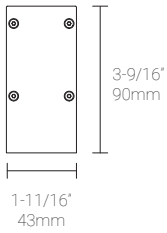

Important Notes

- Specification**
- 1.1 Maximum: 6' (1829mm), 1' (305mm) increments.
 - 1.2 Refer to Appendix/MP Lighting website for complete look of luminaire with different finish options.
 - 2.1 Fixture length is the length of the fixture without the end caps (3mm each cap).
 - 2.2 Maximum: 8' (2438mm), 1' (305mm) increments.
 - 2.3 Refer to Appendix/MP Lighting website for complete look of luminaire with different finish options.
 - 3.1 Narrow flood and flood options are only available with W27H and W30H options.

LED Fixture Dimensions | Surface-mount

Fixture

Side View

3D View

Surface-mount Installation

Fixture

Fixture installed - Side

Fixture installed - Front

Suspended-mount Installation

Fixture

Mounting Dimensions

Fixture installed

I109 6W/ft, 4' (1219mm), 2700K, 90+ CRI

Polar Candela Distribution

Beam Width: 30°

Illuminance at a Distance