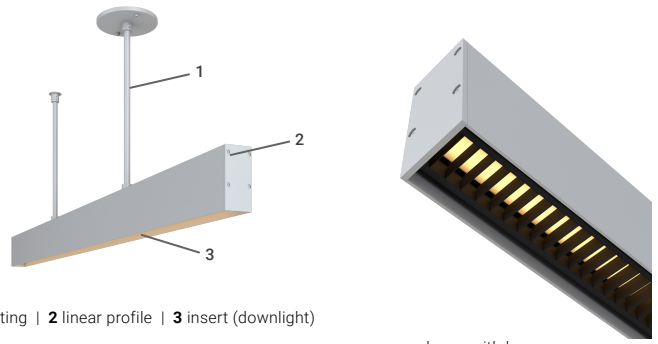

L800 series | L801-I109

INTERIOR

Linear | Linear beam series with different insert options

- Dry location

1 mounting | 2 linear profile | 3 insert (downlight)

shown with louver

Ordering Information

Clear Form

Date :	_____	Quantity :	_____
Project :	_____	Note :	_____
Type :	_____		_____

Specifications

Fixture comprises of 3 components that need to be specified separately: Mounting (only suspended-mount needs specification), Rail, and Insert

Suspended-mount Installation

Fixture

Mounting Dimensions

Fixture installed

I109 6W/ft, 4' (1219mm), 2700K, 90+ CRI

Polar Candela Distribution

Beam Width: 30°

Illuminance at a Distance