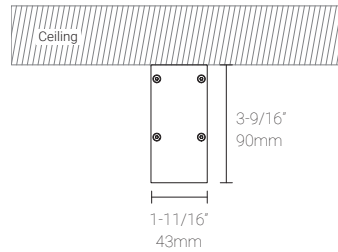

LED Fixture Dimensions | Surface-mount

Fixture

Side View

3D View

Surface-mount Installation

Fixture

Fixture installed - Side

Fixture installed - Front

Suspended-mount Installation

Fixture

Mounting Dimensions

Fixture installed

I109 6W/ft, 4' (1219mm), 2700K, 90+ CRI

Polar Candela Distribution

Beam Width: 30°

Illuminance at a Distance