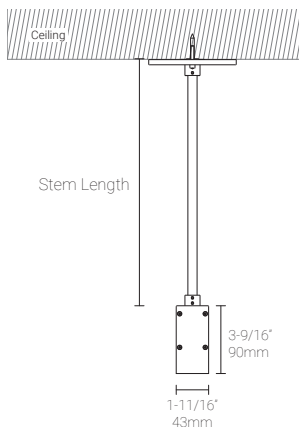

LED Fixture Dimensions | Surface-mount

Fixture

Side View

3D View

Surface-mount Installation

Fixture

Fixture installed - Side

Fixture installed - Front

Suspended-mount Installation

Fixture

Mounting Dimensions

Fixture installed

I109 6W/ft, 4' (1219mm), 2700K, 90+ CRI

Polar Candela Distribution

Beam Width: 30°

Illuminance at a Distance

Distance		Center Beam fc	Beam Width			
1.5ft	0.46m	446fc	1.9ft	0.58m	1.4ft	0.42m
3.0ft	0.91m	111fc	3.9ft	1.18m	2.8ft	0.85m
4.5ft	1.37m	49.5fc	5.8ft	1.76m	4.1ft	1.24m
6.0ft	1.83m	27.9fc	7.7ft	2.34m	5.5ft	1.67m
7.5ft	2.29m	17.8fc	9.7ft	2.95m	6.9ft	2.10m
9.0ft	2.74m	12.4fc	11.6ft	3.53m	8.3ft	2.53m

Delivered Lumen: 254.4 lm (1ft), 834.3 lm (1m), 1017.4 lm (4ft)

- Vertical Beam Spread : 65.6°
- Horizontal Beam Spread : 49.3°

Polar Candela Distribution

Beam Width: 54°

Illuminance at a Distance

Distance		Center Beam fc	Beam Width			
1.5ft	0.46m	400fc	2.3ft	0.70m	1.5ft	0.45m
3.0ft	0.91m	100fc	4.5ft	1.37m	2.9ft	0.88m
4.5ft	1.37m	44.5fc	6.8ft	2.07m	4.4ft	1.34m
6.0ft	1.83m	25.0fc	9.1ft	2.77m	5.9ft	1.79m
7.5ft	2.29m	16.0fc	11.4ft	3.47m	7.4ft	2.25m
9.0ft	2.74m	11.1fc	13.6ft	4.14m	8.8ft	2.68m