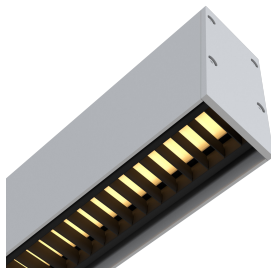

MA matte clear anodized surface mounted

LLB linear louver, black