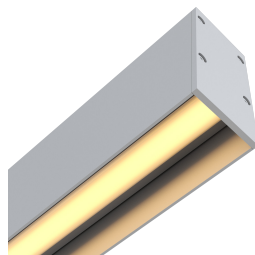

BA black anodized surface mounted

no louver