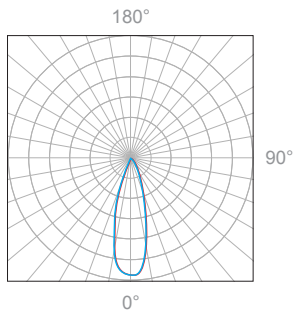

LED Fixture Dimensions

Fixture

3D View

Beam

Full Spectrum

— Full Spectrum — Standard Illuminant @ 3000K — Ra≥80

8W, 3000K, 90+ CRI

Polar Candela Distribution

Beam Width: 12°

Illuminance at a Distance

Distance		Center Beam fc	Beam Width			
1.5ft	0.46m	5423fc	0.5ft	0.15m	0.5ft	0.15m
3.0ft	0.91m	1189fc	1.0ft	0.30m	1.0ft	0.30m
6.0ft	1.83m	264fc	2.0ft	0.61m	2.0ft	0.61m
9.0ft	2.74m	112fc	3.1ft	0.94m	3.1ft	0.94m
12.0ft	3.66m	61fc	4.1ft	1.25m	4.1ft	1.25m
15.0ft	4.57m	39fc	5.1ft	1.55m	5.1ft	1.55m
18.0ft	5.49m	27fc	6.1ft	1.86m	6.1ft <td 1.86m	

Delivered Lumen: 247.1lm  
 ■ Vertical Beam Spread: 19.2°  
 ■ Horizontal Beam Spread: 19.2°

Polar Candela Distribution

Beam Width: 30°

Illuminance at a Distance

Distance		Center Beam fc	Beam Width			
1.5ft	0.46m	780fc	0.5ft	0.15m	0.5ft	0.15m
3.0ft	0.91m	205fc	1.0ft	0.30m	1.0ft	0.30m
6.0ft	1.83m	48fc	2.0ft	0.61m	2.0ft	0.61m
9.0ft	2.74m	21fc	3.1ft	0.94m	3.1ft	0.94m
12.0ft	3.66m	11fc	4.1ft	1.25m	4.1ft	1.25m
15.0ft	4.57m	7.6fc	5.1ft	1.55m	5.1ft	1.55m
18.0ft	5.49m	5.6fc	6.1ft	1.86m	6.1ft	1.86m

Delivered Lumen: 275.5lm  
 ■ Vertical Beam Spread: 29.5°  
 ■ Horizontal Beam Spread: 29.5°

Polar Candela Distribution

Beam Width: 60°

Illuminance at a Distance

Distance		Center Beam fc	Beam Width			
1.5ft	0.46m	320fc	0.5ft	0.15m	0.5ft	0.15m
3.0ft	0.91m	81fc	1.0ft	0.30m	1.0ft	0.30m
6.0ft	1.83m	20fc	2.0ft	0.61m	2.0ft	0.61m
9.0ft	2.74m	9.2fc	3.1ft	0.94m	3.1ft	0.94m
12.0ft	3.66m	5.4fc	4.1ft	1.25m	4.1ft	1.25m
15.0ft	4.57m	3.5fc	5.1ft	1.55m	5.1ft	1.55m
18.0ft	5.49m	2.6fc	6.1ft	1.86m	6.1ft	1.86m