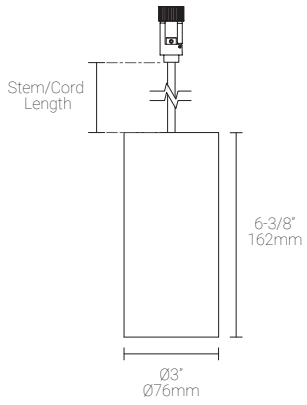

Mounting Options & Dimensions

LED Fixture Dimensions

Fixture