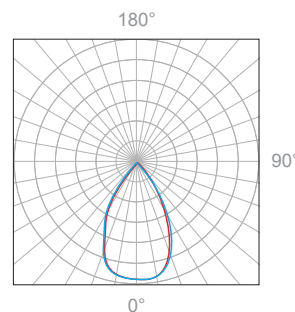

Beam Width: 12°

Illuminance at a Distance

Distance		Center Beam fc	Beam Width			
1.5ft	0.46m	5423fc	0.5ft	0.15m	0.5ft	0.15m
3.0ft	0.91m	1189fc	1.0ft	0.30m	1.0ft	0.30m
6.0ft	1.83m	264fc	2.0ft	0.61m	2.0ft	0.61m
9.0ft	2.74m	112fc	3.1ft	0.94m	3.1ft	0.94m
12.0ft	3.66m	61fc	4.1ft	1.25m	4.1ft	1.25m
15.0ft	4.57m	39fc	5.1ft	1.55m	5.1ft	1.55m
18.0ft	5.49m	27fc	6.1ft	1.86m	6.1ft <td 1.86m	

Delivered Lumen: 247.1lm  
 ■ Vertical Beam Spread: 19.2°  
 ■ Horizontal Beam Spread: 19.2°

Polar Candela Distribution

Beam Width: 30°

Illuminance at a Distance

Distance		Center Beam fc	Beam Width			
1.5ft	0.46m	780fc	0.5ft	0.15m	0.5ft	0.15m
3.0ft	0.91m	205fc	1.0ft	0.30m	1.0ft	0.30m
6.0ft	1.83m	48fc	2.0ft	0.61m	2.0ft	0.61m
9.0ft	2.74m	21fc	3.1ft	0.94m	3.1ft	0.94m
12.0ft	3.66m	11fc	4.1ft	1.25m	4.1ft	1.25m
15.0ft	4.57m	7.6fc	5.1ft	1.55m	5.1ft	1.55m
18.0ft	5.49m	5.6fc	6.1ft	1.86m	6.1ft	1.86m

Delivered Lumen: 275.5lm  
 ■ Vertical Beam Spread: 29.5°  
 ■ Horizontal Beam Spread: 29.5°

Polar Candela Distribution

Beam Width: 60°

Illuminance at a Distance

Distance		Center Beam fc	Beam Width			
1.5ft	0.46m	320fc	0.5ft	0.15m	0.5ft	0.15m
3.0ft	0.91m	81fc	1.0ft	0.30m	1.0ft	0.30m
6.0ft	1.83m	20fc	2.0ft	0.61m	2.0ft	0.61m
9.0ft	2.74m	9.2fc	3.1ft	0.94m	3.1ft	0.94m
12.0ft	3.66m	5.4fc	4.1ft	1.25m	4.1ft	1.25m
15.0ft	4.57m	3.5fc	5.1ft	1.55m	5.1ft	1.55m
18.0ft	5.49m	2.6fc	6.1ft	1.86m	6.1ft	1.86m

Delivered Lumen: 189.4lm  
 ■ Vertical Beam Spread: 60.4°  
 ■ Horizontal Beam Spread: 60.4°