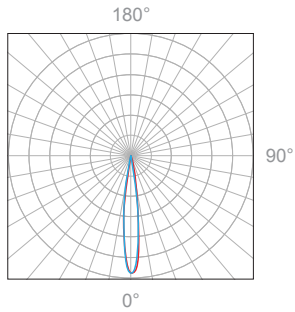

LED Fixture Dimensions

Fixture

3D View

Beam

Full Spectrum

— Full Spectrum — Standard Illuminant @ 3000K — Ra≥80

8W, 3000K, 90+ CRI

Polar Candela Distribution

Beam Width: 12°

Illuminance at a Distance

Distance		Center Beam fc	Beam Width			
1.5ft	0.46m	5423fc	0.5ft	0.15m	0.5ft	0.15m
3.0ft	0.91m	1189fc	1.0ft	0.30m	1.0ft	0.30m
6.0ft	1.83m	264fc	2.0ft	0.61m	2.0ft	0.61m
9.0ft	2.74m	112fc	3.1ft	0.94m	3.1ft	0.94m
12.0ft	3.66m	61fc	4.1ft	1.25m	4.1ft	1.25m
15.0ft	4.57m	39fc	5.1ft	1.55m	5.1ft	1.55m
18.0ft	5.49m	27fc	6.1ft	1.86m	6.1ft <td 1.86m	

Delivered Lumen: 247.1lm  
 ■ Vertical Beam Spread: 19.2°  
 ■ Horizontal Beam Spread: 19.2°

Polar Candela Distribution

Beam Width: 30°

Illuminance at a Distance

Distance		Center Beam fc	Beam Width			
1.5ft	0.46m	780fc	0.5ft	0.15m	0.5ft	0.15m
3.0ft	0.91m	205fc	1.0ft	0.30m	1.0ft	0.30m
6.0ft	1.83m	48fc	2.0ft	0.61m	2.0ft	0.61m
9.0ft	2.74m	21fc	3.1ft	0.94m	3.1ft	0.94m
12.0ft	3.66m	11fc	4.1ft	1.25m	4.1ft	1.25m
15.0ft	4.57m	7.6fc	5.1ft	1.55m	5.1ft	1.55m
18.0ft	5.49m	5.6fc	6.1ft	1.86m	6.1ft	1.86m

Delivered Lumen: 275.5lm  
 ■ Vertical Beam Spread: 29.5°  
 ■ Horizontal Beam Spread: 29.5°

Polar Candela Distribution

Beam Width: 60°

Illuminance at a Distance

Distance		Center Beam fc	Beam Width			
1.5ft	0.46m	320fc	0.5ft	0.15m	0.5ft	0.15m
3.0ft	0.91m	81fc	1.0ft	0.30m	1.0ft	0.30m
6.0ft	1.83m	20fc	2.0ft	0.61m	2.0ft	0.61m
9.0ft	2.74m	9.2fc	3.1ft	0.94m	3.1ft	0.94m
12.0ft	3.66m	5.4fc	4.1ft	1.25m	4.1ft	1.25m
15.0ft	4.57m	3.5fc	5.1ft	1.55m	5.1ft	1.55m
18.0ft	5.49m	2.6fc	6.1ft	1.86m	6.1ft	1.86m