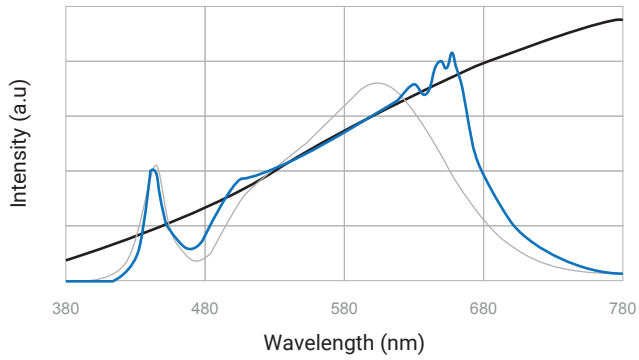

LED Fixture Dimensions

Fixture

3D View

Beam

Full Spectrum

— Full Spectrum — Standard Illuminant @ 3000K — Ra≥80

8W, 3000K, 90+ CRI

Polar Candela Distribution