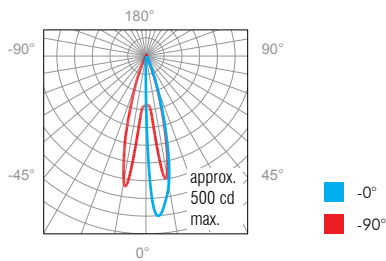

L92
12°, clear lens
3000K Std
92 lm

Polar Candela Distribution

Isofootcandle Plot

Shown with angle bracket

Shown with no angle bracket

L92
30°, clear lens
3000K Std
86 lm

Polar Candela Distribution

Isofootcandle Plot

CODE	WATTAGE	COLOR	BEAM	LENS	ANGLE BRACKET	INPUT VOLTAGE	POST HEIGHT (H)	FINISH
L92	2							MA

2 = 2.5W

W20 = 2000K
W30 = 3000K

S = spot (12°)
N = narrow flood (30°)
W = wide flood (120°)

C = clear
F = frosted

O = no angle
30 = 30° angle
X = custom (30° max.)

A = 12V AV
D = DC

24 = 24" (610mm)
36 = 36" (914mm)
48 = 48" (1219mm)

MA = matte clear anodized

Note: W20H has consistent binning that falls within 1.5 MacAdam ellipse.