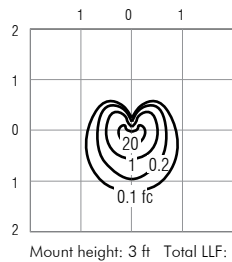

Weight: 7.15lbs (3.245kg) based on 24" (610mm) post.

Material: Anodized aluminum, insert trim with 1/4" (6mm) thick tempered glass lens. RoHS compliant.

Mounting: Mounts to 24" (610mm), 36" (614mm) or 48" (1219mm) anodized aluminum post. Comes with 24" (610mm) Cabtire lead inside post.

L92
12°, clear lens
3000K Std
92 lm

Polar Candela Distribution

Isofootcandle Plot

Shown with angle bracket

Shown with no angle bracket

L92
30°, clear lens
3000K Std
86 lm

Polar Candela Distribution

Isofootcandle Plot

CODE	WATTAGE	COLOR	BEAM	LENS	ANGLE BRACKET	INPUT VOLTAGE	POST HEIGHT (H)	FINISH
L92	2							MA

2 = 2.5W

W20 = 2000K
W30 = 3000K

S = spot (12°)
N = narrow flood (30°)
W = wide flood (120°)

C = clear
F = frosted

O = no angle
30 = 30° angle
X = custom (30° max.)

A = 12V AV
D = DC

24 = 24" (610mm)
36 = 36" (914mm)
48 = 48" (1219mm)

MA = matte clear anodized

Note: W20H has consistent binning that falls within 1.5 MacAdam ellipse.