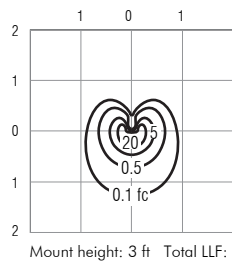

L92
12°, clear lens
3000K Std
92 lm

Polar Candela Distribution

Isofootcandle Plot

Shown with angle bracket

Shown with no angle bracket

L92
30°, clear lens
3000K Std
86 lm

Polar Candela Distribution

Isofootcandle Plot

CODE	WATTAGE	COLOR	BEAM	LENS	ANGLE BRACKET	INPUT VOLTAGE	POST HEIGHT (H)	FINISH
L92	2							MA

2 = 2.5W

W20 = 2000K
W30 = 3000K

S = spot (12°)
N = narrow flood (30°)
W = wide flood (120°)

C = clear
F = frosted

O = no angle
30 = 30° angle
X = custom (30° max.)

A = 12V AV
D = DC

24 = 24" (610mm)
36 = 36" (914mm)
48 = 48" (1219mm)

MA = matte clear anodized

Note: W20H has consistent binning that falls within 1.5 MacAdam ellipse.