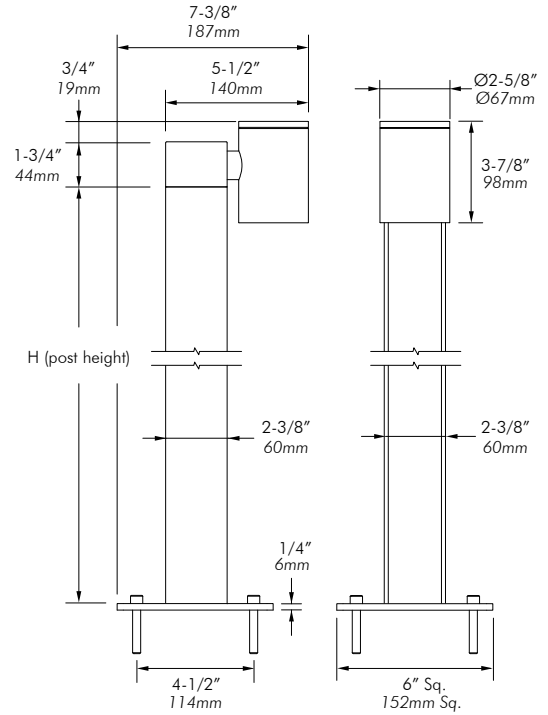

Weight: 7.15lbs (3.245kg) based on 24" (610mm) post.

Material: Anodized aluminum, insert trim with 1/4" (6mm) thick tempered glass lens. RoHS compliant.

Mounting: Mounts to 24" (610mm), 36" (614mm) or 48" (1219mm) anodized aluminum post. Comes with 24" (610mm) Cabtire lead inside post.

L92
12°, clear lens
3000K Std
92 lm

Polar Candela Distribution

Isofootcandle Plot

Shown with angle bracket

Shown with no angle bracket

L92
30°, clear lens
3000K Std
86 lm

Polar Candela Distribution

Isofootcandle Plot

CODE	WATTAGE	COLOR	BEAM	LENS	ANGLE BRACKET	INPUT VOLTAGE	POST HEIGHT (H)	FINISH
L92	2							MA

2 = 2.5W

W20 = 2000K
W30 = 3000K

S = spot (12°)
N = narrow flood (30°)
W = wide flood (120°)

C = clear
F = frosted

O = no angle
30 = 30° angle
X = custom (30° max.)

A = 12V AV
D = DC

24 = 24" (610mm)
36 = 36" (914mm)
48 = 48" (1219mm)

MA = matte clear anodized

Note: W20H has consistent binning that falls within 1.5 MacAdam ellipse.