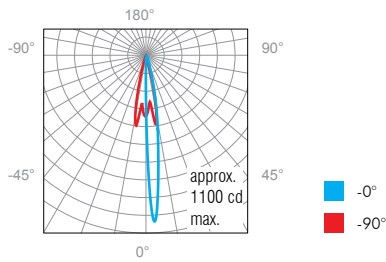

L92
12°, clear lens
3000K Std
92 lm

Polar Candela Distribution

Isofootcandle Plot

Shown with angle bracket

Shown with no angle bracket

L92
30°, clear lens
3000K Std
86 lm

Polar Candela Distribution

Isofootcandle Plot

CODE	WATTAGE	COLOR	BEAM	LENS	ANGLE BRACKET	INPUT VOLTAGE	POST HEIGHT (H)	FINISH
L92	2							MA

2 = 2.5W

W20 = 2000K
W30 = 3000K

S = spot (12°)
N = narrow flood (30°)
W = wide flood (120°)

C = clear
F = frosted

O = no angle
30 = 30° angle
X = custom (30° max.)

A = 12V AV
D = DC

24 = 24" (610mm)
36 = 36" (914mm)
48 = 48" (1219mm)

MA = matte clear anodized

Note: W20H has consistent binning that falls within 1.5 MacAdam ellipse.