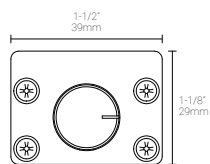

Note : _____

Specifications

Example Code: CCT-DEVICE-D

Product

CCT-DEVICE-D

Product Construction

LED Light Source

- W20H** = CCT: 2000K, CRI (Ra): 90+
- W22H** = CCT: 2200K, CRI (Ra): 90+
- W27H** = CCT: 2700K, CRI (Ra): 90+
- W30H** = CCT: 3000K, CRI (Ra): 90+
- W35H** = CCT: 3500K, CRI (Ra): 90+
- W41H** = CCT: 4100K, CRI (Ra): 90+

Standard Compliance

✓WELL standard – Feature 58: Color Quality

Dimensions

Side View

Top View & Front View