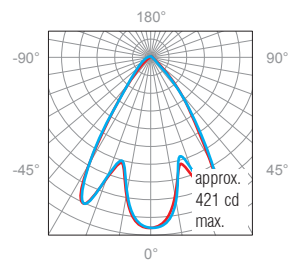

S = spot (12°)
N = narrow flood (30°)
F = flood (60°)

A = 12V AC
D = DC

1 = 1" (25mm)
X = custom

MA = matte clear anodized

Note: Standard CRI has a value of 75~82 while high CRI has 92.

DIMENSION:

PHOTOMETRIC DATA:

12W, 3000K

Polar Candela Distribution

Illuminance at a Distance

Lumen: 792lm, Spot beam

	Center Beam FC	Beam Width
3.0'	476.5	1.0'
6.0'	119.1	2.0'
9.0'	52.9	3.0'
12.0'	29.8	4.0'
15.0'	19.1	5.0'
18.0'	13.2	6.0'

0° Spread: 19.0°

Lumen: 533lm, Narrow beam (30°)

	Center Beam FC	Beam Width
3.0'	190.2	1.6'
6.0'	47.6	3.3'
9.0'	21.1	4.9'
12.0'	11.9	6.6'
15.0'	7.6	8.2'
18.0'	5.3	9.9'

0° Spread: 30.7°

Lumen: 487lm, Narrow Flood beam (60°)

	Center Beam FC	Beam Width
3.0'	46.7	3.9' 3.9'
6.0'	11.7	7.7' 7.8'
9.0'	5.2	11.6' 11.7'
12.0'	2.9	15.4' 15.6'
15.0'	1.9	19.3' 19.5'
18.0'	1.3	23.1' 23.4'

0° Spread: 65.5° 0° Spread: 66.0°