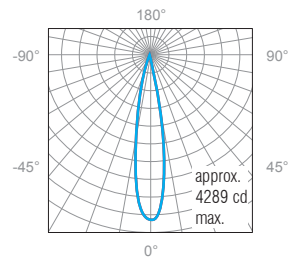

S = spot (12°)
N = narrow flood (30°)
F = flood (60°)

A = 12V AC
D = DC

1 = 1" (25mm)
X = custom

MA = matte clear anodized

Note: Standard CRI has a value of 75~82 while high CRI has 92.

DIMENSION:

PHOTOMETRIC DATA:

12W, 3000K

Polar Candela Distribution

Illuminance at a Distance

Lumen: 792lm, Spot beam

	Center Beam FC	Beam Width
3.0'	476.5	1.0'
6.0'	119.1	2.0'
9.0'	52.9	3.0'
12.0'	29.8	4.0'
15.0'	19.1	5.0'
18.0'	13.2	6.0'

0° Spread: 19.0°

Lumen: 533lm, Narrow beam (30°)

	Center Beam FC	Beam Width
3.0'	190.2	1.6'
6.0'	47.6	3.3'
9.0'	21.1	4.9'
12.0'	11.9	6.6'
15.0'	7.6	8.2'
18.0'	5.3	9.9'

0° Spread: 30.7°

Lumen: 487lm, Narrow Flood beam (60°)

	Center Beam FC	Beam Width
3.0'	46.7	3.9' 3.9'
6.0'	11.7	7.7' 7.8'
9.0'	5.2	11.6' 11.7'
12.0'	2.9	15.4' 15.6'
15.0'	1.9	19.3' 19.5'
18.0'	1.3	23.1' 23.4'

0° Spread: 65.5° 0° Spread: 66.0°