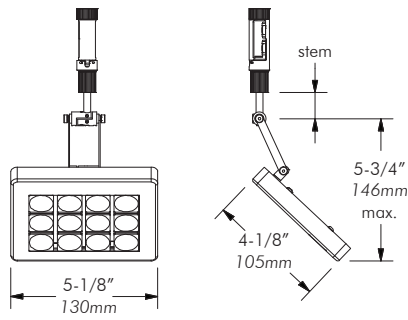

S = spot (12°)
N = narrow flood (30°)
F = flood (60°)

A = 12V AC
D = DC

1 = 1" (25mm)
X = custom

MA = matte clear anodized

Note: Standard CRI has a value of 75~82 while high CRI has 92.

DIMENSION:

PHOTOMETRIC DATA:

12W, 3000K

Polar Candela Distribution

Illuminance at a Distance

Lumen: 792lm, Spot beam

	Center Beam FC	Beam Width
3.0'	476.5	1.0'
6.0'	119.1	2.0'
9.0'	52.9	3.0'
12.0'	29.8	4.0'
15.0'	19.1	5.0'
18.0'	13.2	6.0'