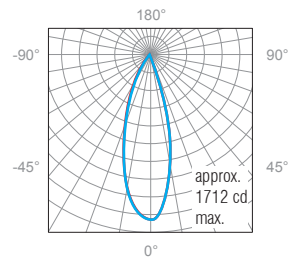

S = spot (12°)
N = narrow flood (30°)
F = flood (60°)

A = 12V AC
D = DC

1 = 1" (25mm)
X = custom

MA = matte clear anodized

Note: Standard CRI has a value of 75~82 while high CRI has 92.

DIMENSION:

PHOTOMETRIC DATA:

12W, 3000K

Polar Candela Distribution

Illuminance at a Distance

Lumen: 792lm, Spot beam

	Center Beam FC	Beam Width
3.0'	476.5	1.0'
6.0'	119.1	2.0'
9.0'	52.9	3.0'
12.0'	29.8	4.0'
15.0'	19.1	5.0'
18.0'	13.2	6.0'

0° Spread: 19.0°

Lumen: 533lm, Narrow beam (30°)

	Center Beam FC	Beam Width
3.0'	190.2	1.6'
6.0'	47.6	3.3'
9.0'	21.1	4.9'
12.0'	11.9	6.6'
15.0'	7.6	8.2'
18.0'	5.3	9.9'

0° Spread: 30.7°

Lumen: 487lm, Narrow Flood beam (60°)

	Center Beam FC	Beam Width
3.0'	46.7	3.9' 3.9'
6.0'	11.7	7.7' 7.8'
9.0'	5.2	11.6' 11.7'
12.0'	2.9	15.4' 15.6'
15.0'	1.9	19.3' 19.5'
18.0'	1.3	23.1' 23.4'

0° Spread: 65.5° 0° Spread: 66.0°