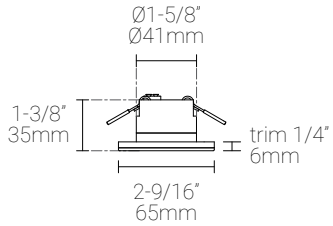

LED Insert Dimensions

Fixture

Front View

3D View

Beam

Wall Installation | shown with coil spring clips

Fixture

Fixture installed with coil spring clips.

Ceiling Installation | shown with coil spring clips

Fixture

Fixture installed with coil spring clips.

1W, 3000K, 90+ CRI

Polar Candela Distribution

Illuminance at a Distance

Distance		Center Beam fc	Beam Width			
3.0ft	0.91m	0.04fc	9.9ft	3.02m	0.7ft	0.21m
6.0ft	1.83m	0.01fc	19.8ft	6.04m	1.4ft	0.43m
9.0ft	2.74m	0.00fc	29.7ft	9.05m	2.2ft	0.67m
12.0ft	3.66m	0.00fc	39.6ft	12.07m	2.9ft	0.88m
15.0ft	4.57m	0.00fc	49.5ft	15.09m	3.6ft	1.10m
18.0ft	5.49m	0.00fc	59.4ft	18.11m	4.3ft	1.31m

Delivered Lumen: 9.1lm
 ■ Vertical Beam Spread: 117.6°
 ■ Horizontal Beam Spread: 13.7°

2W, 3000K, 90+ CRI

Polar Candela Distribution

Illuminance at a Distance

Distance		Center Beam fc	Beam Width			
3.0ft	0.91m	0.09fc	9.9ft	3.02m	0.7ft	0.21m
6.0ft	1.83m	0.02fc	19.8ft	6.04m	1.4ft	0.43m
9.0ft	2.74m	0.01fc	29.7ft	9.05m	2.2ft	0.67m
12.0ft	3.66m	0.01fc	39.6ft	12.07m	2.9ft	0.88m
15.0ft	4.57m	0.00fc	49.5ft	15.09m	3.6ft	1.10m
18.0ft	5.49m	0.00fc	59.4ft	18.11m	4.3ft	1.31m