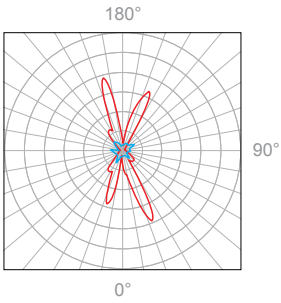

LED Insert Dimensions

Fixture

Front View

3D View

Beam

Wall Installation | shown with coil spring clips

Fixture

Fixture installed with coil spring clips.

Ceiling Installation | shown with coil spring clips

Fixture

Fixture installed with coil spring clips.

1W, 3000K, 90+ CRI

Polar Candela Distribution

Illuminance at a Distance

Distance		Center Beam fc	Beam Width			
3.0ft	0.91m	0.04fc	9.9ft	3.02m	0.7ft	0.21m
6.0ft	1.83m	0.01fc	19.8ft	6.04m	1.4ft	0.43m
9.0ft	2.74m	0.00fc	29.7ft	9.05m	2.2ft	0.67m
12.0ft	3.66m	0.00fc	39.6ft	12.07m	2.9ft	0.88m
15.0ft	4.57m	0.00fc	49.5ft	15.09m	3.6ft	1.10m
18.0ft	5.49m	0.00fc	59.4ft	18.11m	4.3ft	1.31m

Delivered Lumen: 9.1lm
 ■ Vertical Beam Spread: 117.6°
 ■ Horizontal Beam Spread: 13.7°

2W, 3000K, 90+ CRI

Polar Candela Distribution

Illuminance at a Distance

Distance		Center Beam fc	Beam Width			
3.0ft	0.91m	0.09fc	9.9ft	3.02m	0.7ft	0.21m
6.0ft	1.83m	0.02fc	19.8ft	6.04m	1.4ft	0.43m
9.0ft	2.74m	0.01fc	29.7ft	9.05m	2.2ft	0.67m
12.0ft	3.66m	0.01fc	39.6ft	12.07m	2.9ft	0.88m
15.0ft	4.57m	0.00fc	49.5ft	15.09m	3.6ft	1.10m
18.0ft	5.49m	0.00fc	59.4ft	18.11m	4.3ft	1.31m

Delivered Lumen: 16lm
 ■ Vertical Beam Spread: 117.6°
 ■ Horizontal Beam Spread: 13.7°