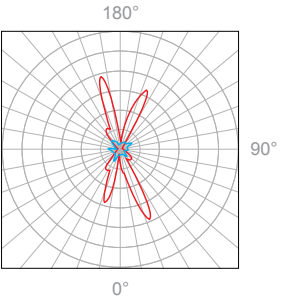

LED Insert Dimensions

Fixture

Front View

3D View

Beam

Wall Installation | shown with coil spring clips

Fixture

Fixture installed with coil spring clips.

Ceiling Installation | shown with coil spring clips

Fixture

Fixture installed with coil spring clips.

1W, 3000K, 90+ CRI

Polar Candela Distribution

Illuminance at a Distance

Distance		Center Beam fc	Beam Width			
3.0ft	0.91m	0.04fc	9.9ft	3.02m	0.7ft	0.21m
6.0ft	1.83m	0.01fc	19.8ft	6.04m	1.4ft	0.43m
9.0ft	2.74m	0.00fc	29.7ft	9.05m	2.2ft	0.67m
12.0ft	3.66m	0.00fc	39.6ft	12.07m	2.9ft	0.88m
15.0ft	4.57m	0.00fc	49.5ft	15.09m	3.6ft	1.10m
18.0ft	5.49m	0.00fc	59.4ft	18.11m	4.3ft	1.31m

Delivered Lumen: 9.1lm
 ■ Vertical Beam Spread: 117.6°
 ■ Horizontal Beam Spread: 13.7°

2W, 3000K, 90+ CRI

Polar Candela Distribution

Illuminance at a Distance

Distance		Center Beam fc	Beam Width			
3.0ft	0.91m	0.09fc	9.9ft	3.02m	0.7ft	0.21m
6.0ft	1.83m	0.02fc	19.8ft	6.04m	1.4ft	0.43m
9.0ft	2.74m	0.01fc	29.7ft	9.05m	2.2ft	0.67m
12.0ft	3.66m	0.01fc	39.6ft	12.07m	2.9ft	0.88m
15.0ft	4.57m	0.00fc	49.5ft	15.09m	3.6ft	1.10m
18.0ft	5.49m	0.00fc	59.4ft	18.11m	4.3ft	1.31m

Delivered Lumen: 16lm
 ■ Vertical Beam Spread: 117.6°
 ■ Horizontal Beam Spread: 13.7°