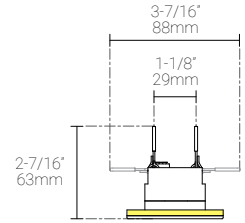

LED Insert Dimensions

Fixture

Front View

3D View

Beam

Wall Installation | shown with coil spring clips

Fixture

Fixture installed with coil spring clips.

Delivered Lumen: 9.1lm
 ■ Vertical Beam Spread: 117.6°
 ■ Horizontal Beam Spread: 13.7°

2W, 3000K, 90+ CRI

Polar Candela Distribution

Illuminance at a Distance

Distance		Center Beam fc	Beam Width			
3.0ft	0.91m	0.09fc	9.9ft	3.02m	0.7ft	0.21m
6.0ft	1.83m	0.02fc	19.8ft	6.04m	1.4ft	0.43m
9.0ft	2.74m	0.01fc	29.7ft	9.05m	2.2ft	0.67m
12.0ft	3.66m	0.01fc	39.6ft	12.07m	2.9ft	0.88m
15.0ft	4.57m	0.00fc	49.5ft	15.09m	3.6ft	1.10m
18.0ft	5.49m	0.00fc	59.4ft	18.11m	4.3ft	1.31m