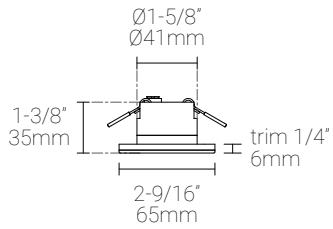

LED Insert Dimensions

Fixture

Front View

3D View

Beam

Wall Installation | shown with coil spring clips

Fixture

Fixture installed with coil spring clips.

Ceiling Installation | shown with coil spring clips

Fixture

Fixture installed with coil spring clips.

1W, 3000K, 90+ CRI

Polar Candela Distribution

Illuminance at a Distance

Distance		Center Beam fc	Beam Width			
3.0ft	0.91m	0.04fc	9.9ft	3.02m	0.7ft	0.21m
6.0ft	1.83m	0.01fc	19.8ft	6.04m	1.4ft	0.43m
9.0ft	2.74m	0.00fc	29.7ft	9.05m	2.2ft	0.67m
12.0ft	3.66m	0.00fc	39.6ft	12.07m	2.9ft	0.88m
15.0ft	4.57m	0.00fc	49.5ft	15.09m	3.6ft	1.10m
18.0ft	5.49m	0.00fc	59.4ft	18.11m	4.3ft	1.31m

Delivered Lumen: 9.1lm
 ■ Vertical Beam Spread: 117.6°
 ■ Horizontal Beam Spread: 13.7°

2W, 3000K, 90+ CRI

Polar Candela Distribution

Illuminance at a Distance

Distance		Center Beam fc	Beam Width			
3.0ft	0.91m	0.09fc	9.9ft	3.02m	0.7ft	0.21m
6.0ft	1.83m	0.02fc	19.8ft	6.04m	1.4ft	0.43m
9.0ft	2.74m	0.01fc	29.7ft	9.05m	2.2ft	0.67m
12.0ft	3.66m	0.01fc	39.6ft	12.07m	2.9ft	0.88m
15.0ft	4.57m	0.00fc	49.5ft	15.09m	3.6ft	1.10m
18.0ft	5.49m	0.00fc	59.4ft	18.11m	4.3ft	1.31m