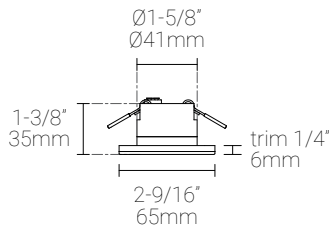

LED Insert Dimensions

Fixture

Front View

3D View

Beam

Wall Installation | shown with coil spring clips

Fixture

Fixture installed with coil spring clips.

Ceiling Installation | shown with coil spring clips

Fixture

Fixture installed with coil spring clips.

1W, 3000K, 90+ CRI

Polar Candela Distribution

Illuminance at a Distance

Distance		Center Beam fc	Beam Width			
3.0ft	0.91m	0.04fc	9.9ft	3.02m	0.7ft	0.21m
6.0ft	1.83m	0.01fc	19.8ft	6.04m	1.4ft	0.43m
9.0ft	2.74m	0.00fc	29.7ft	9.05m	2.2ft	0.67m
12.0ft	3.66m	0.00fc	39.6ft	12.07m	2.9ft	0.88m
15.0ft	4.57m	0.00fc	49.5ft	15.09m	3.6ft	1.10m
18.0ft	5.49m	0.00fc	59.4ft	18.11m	4.3ft	1.31m

Delivered Lumen: 9.1lm
 ■ Vertical Beam Spread: 117.6°
 ■ Horizontal Beam Spread: 13.7°

2W, 3000K, 90+ CRI

Polar Candela Distribution

Illuminance at a Distance

Distance		Center Beam fc	Beam Width			
3.0ft	0.91m	0.09fc	9.9ft	3.02m	0.7ft	0.21m
6.0ft	1.83m	0.02fc	19.8ft	6.04m	1.4ft	0.43m
9.0ft	2.74m	0.01fc	29.7ft	9.05m	2.2ft	0.67m
12.0ft	3.66m	0.01fc	39.6ft	12.07m	2.9ft	0.88m
15.0ft	4.57m	0.00fc	49.5ft	15.09m	3.6ft	1.10m
18.0ft	5.49m	0.00fc	59.4ft	18.11m	4.3ft	1.31m