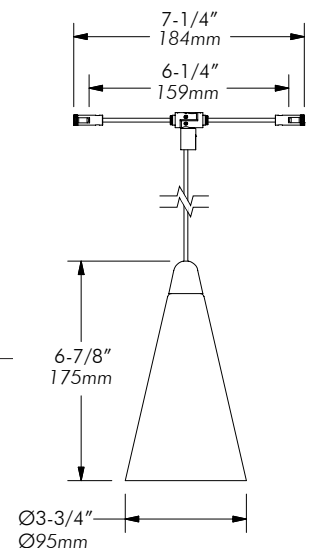

MR 16

BI-PIN

[✓] MPLIGHTING®

t 1.877.708.1184 f 604.708.1185 www.mplighting.com
16 West 4th Avenue, Vancouver BC V5Y 1G3, Canada