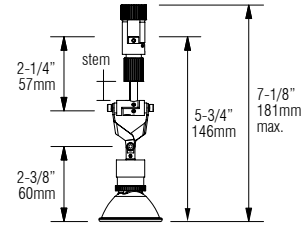

- Type:
- Project:
- Modified:
- Quantity:
- Notes:

DISCLAIMER - When using a control system, consult dimming system manufacturer with minimum load before installing. Malfunction and damage to product due to improper dimming system installation or misuse will not be covered under warranty. Only DC Drivers are recommended for dimming systems. Consult MP Lighting for recommended drivers.

*MP Lighting reserves the right, at its sole discretion, at any time and without notice, to make design changes to any of our products.

Order Guide

Example: X01-SR-NS-0-NA-MC

Code	Mounting	Shade (optional)	Stem	Accessories (optional)	Finish
X01	SR	-		-	
	SR = single rail	NS = no shade SM = solid metal cone SMB = solid metal cone, black <i>*not recommended with LED lamps.</i>	1 = 1" (25mm) X = custom	NA = no accessory SH = metal shroud SHB = metal shroud, black ELB = eggcrate louver, black BE = beam elongator CS = crystal spreader IR = infrared filter MS = mistle sprayer UV = ultraviolet filter LSB = long shroud, black LH = accessory holder***	MC = matte chrome BN = brushed nickel

**Can select multiple items. Please specify.
***Accessory holder required with accessories.*