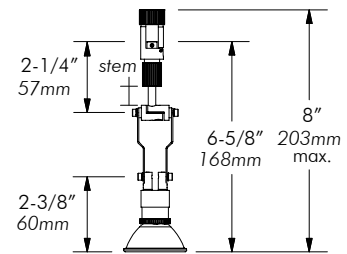

- Type:
- Project:
- Modified:
- Quantity:
- Notes:

DISCLAIMER - When using a control system, consult dimming system manufacturer with minimum load before installing. Malfunction and damage to product due to improper dimming system installation or misuse will not be covered under warranty. Only DC Drivers are recommended for dimming systems. Consult MP Lighting for recommended drivers.

*MP Lighting reserves the right, at its sole discretion, at any time and without notice, to make design changes to any of our products.

Order Guide

Example: X06-SR-NA-1-NA-MC

Code	Mounting	Shade (optional)	Stem	Accessories (optional)	Finish
X06	SR	-	1 = 1" (25mm) X = custom	-	MC = matte chrome BN = brushed nickel
	SR = single rail	NS = no shade SM = solid metal cone SMB = solid metal cone, black		NA = no accessory SH = metal shroud SHB = metal shroud, black ELB = eggcrate louver, black BE = beam elongator CS = crystal spreader IR = infrared filter MS = mistlite spreader UV = ultraviolet filter LSB = long shroud, black LH = accessory holder***	

*Can select multiple items.
Please specify.
***Accessory holder required with accessories.