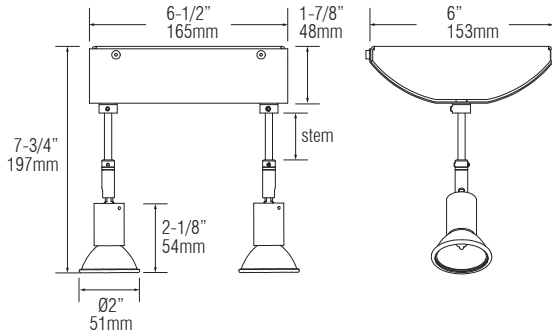

X42 CDC8

- Material** Machined aluminum with electroplated finish.
- Sec. Voltage** 12V (fixture)
- Mounting** C8 canopy 6-1/2" x 6" x 1-7/8" (165mm x 153mm x 48mm) mounts to ceiling with buried electrical box. 120V/150W electronic autoreset transformer included.
- Shade** No shade available.
- Stem** Standard 2" (51mm). Custom stem available in 1" (25mm) increments. Maximum length 96" (2438mm).
- Accessories** Sold separately.
- Lamp (not included)** MR16, 50W Max. Covered glass recommended. (Note: GE constant color lamp cannot be used with glass shade.) Also SORAA LED MR 16 lamps (10W max.) are recommended. For use with LED type MR16 check lamp manufacture for specification and compatibility.
- Warranty** - 5 years limited warranty
- Estimated useful life of LED is 50,000 hours.
- Approval** Approved to US and Canadian standards by CSA.

Dimension:

*Dimensions reflect 2" (51mm) stem.

Type:
Project:
Modified:
Quantity:
Notes:

Code	Mount	Shade	Stem	Accessories	Pri.voltage	Canopy	Finish
X42	CD	- NS			1	8	
		NS no shade	2 2" (51mm)	NA no accessory	1 120V	8 C8 square	MC matte chrome BN brushed nickel