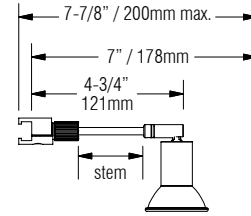

- **Type:**
- **Project:**
- **Modified:**
- **Quantity:**
- **Notes:**

DISCLAIMER - When using a control system, consult dimming system manufacturer with minimum load before installing. Malfunction and damage to product due to improper dimming system installation or misuse will not be covered under warranty. Only DC Drivers are recommended for dimming systems. Consult MP Lighting for recommended drivers.

*MP Lighting reserves the right, at its sole discretion, at any time and without notice, to make design changes to any of our products.

Order Guide

Example: X42-SF-NS-2-NA-MC

Code	Mounting	Shade (optional)	Stem	Accessories (optional)	Finish
X42	SF	-		-	MC
	SF = single rail wall flush	NS = no shade SC = solid metal cap SCB = solid metal cap, black	2 = 2" (51mm) X = custom <i>*Custom length available in 1" (25mm) increments up to 96" (2438mm)</i>	NA = no accessory SH = metal shroud SHB = metal shroud, black ELB = eggcrate louver, black BE = beam elongator CS = crystal spreader IR = infrared filter MS = mistlite spreader UV = ultraviolet filter LH = accessory holder***	MC = matte chrome

**Can select multiple items. Please specify.
***Accessory holder required with accessories.*