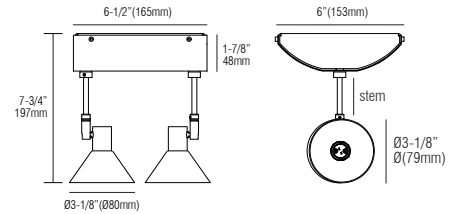

- Type:
- Project:
- Modified:
- Quantity:
- Notes:

DISCLAIMER - When using a control system, consult dimming system manufacturer with minimum load before installing. Malfunction and damage to product due to improper dimming system installation or misuse will not be covered under warranty. Only DC Drivers are recommended for dimming systems. Consult MP Lighting for recommended drivers.

*MP Lighting reserves the right, at its sole discretion, at any time and without notice, to make design changes to any of our products.

Order Guide

Example: X45-CD-NS-2-NA-1-6-MC

Code	Mounting	Shade (optional)	Stem	Accessories (optional)	Primary Voltage	Canopy	Finish
X45	CD	-	2	NA	1	8	-
		NS = no shade SM = solid metal cone	2 = 2" (51mm) X = custom	NA = no accessory	1 = 120V	8 = C8	MC = matte chrome
			*Custom length available in 1" (25mm) increments up to 96" (2438mm) long