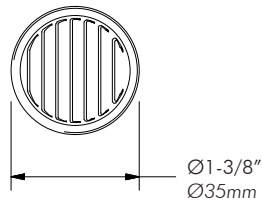

Louver - Matte Anodized

ACCS-LM

SPEC SHEET

Louver can be ordered through individual fixture spec sheet for L01~L04. OR order extra louver here.

Ordering Code

Finish

ACCS

LM