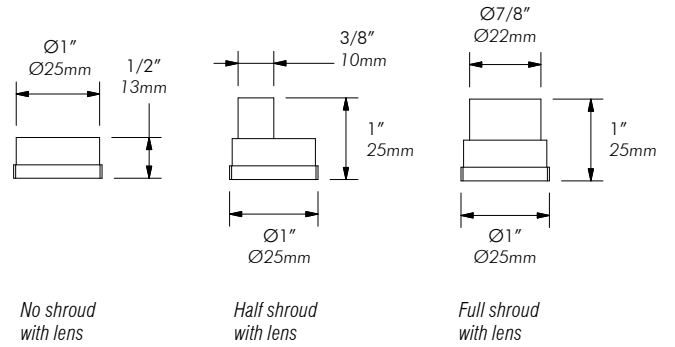

Black anodized (BA)

Full shroud (FS)

Matte clear anodized (MA)

Black anodized (BA)

Shroud can be ordered through individual fixture spec sheet for L64, L65, and L182. OR order extra shroud here.

Ordering Code	Lens	Shroud	Finish
ACCS	L		
<p>L = with lens NS = no shroud MA = matte clear anodized HS = half shroud BA = black anodized FS = full shroud WH = white BZ = bronze</p>			