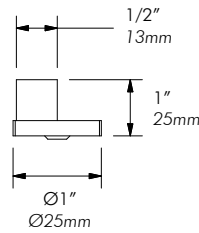

Black anodized (BA)

Half shroud
with no lens

Full shroud
with no lens

Shroud can be ordered through individual fixture spec sheet for L64, L65, and L182. OR order extra shroud here.

| Ordering Code | Lens | Shroud | Finish |
|---------------|--------------|--------------------------------------|---|
| ACCS | NL | | |
| | NL = no lens | HS = half shroud FS = full shroud | MA = matte clear anodized BA = black anodized WH = white BZ = bronze |