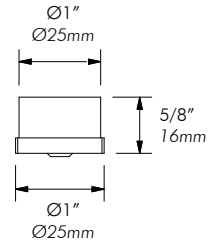

Black anodized (BA)

Half shroud
with no lens

Full shroud
with no lens

Shroud can be ordered through individual fixture spec sheet for L64, L65, and L182. OR order extra shroud here.

| Ordering Code | Lens | Shroud | Finish |
|---------------|--------------|--------------------------------------|---|
| ACCS | NL | | |
| | NL = no lens | HS = half shroud FS = full shroud | MA = matte clear anodized BA = black anodized WH = white BZ = bronze |