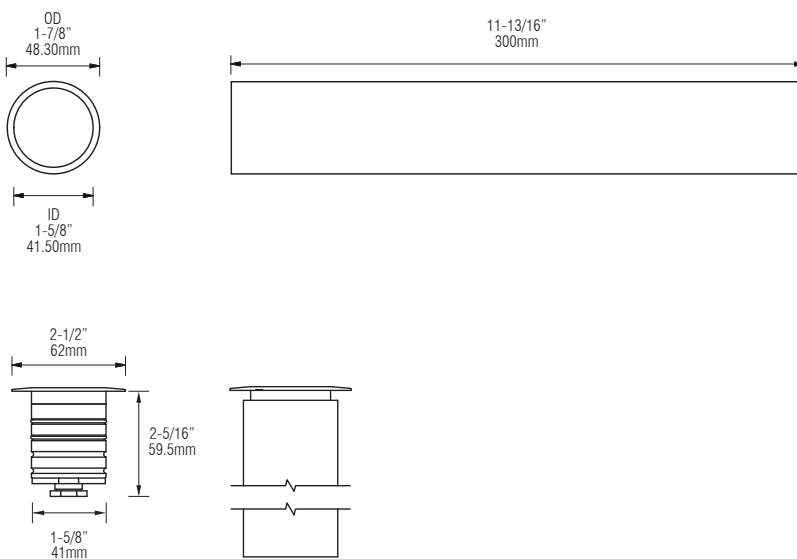

## PIPE-01-BK

- Application** Mounts to electrical and/or landscape pipes (1-1/2"/38mm).  
Compatible Fixtures: L01, L08, L300, L304, L312, L320 & L324
- Material** Black ABS, UV stabilized.
- Weight** 0.5lbs (0.23kg)

### Dimension & Installation Example

### Order Guide

Example: Pipe-01-BK

Code	Colour
<b>Pipe-01</b>	- <b>BK</b>

Code Pipe-01 :  
Factory set length of 11-13/16" (300mm).

**BK = black**

\* For details regarding further information ,  
or assembly, please consult with factory.