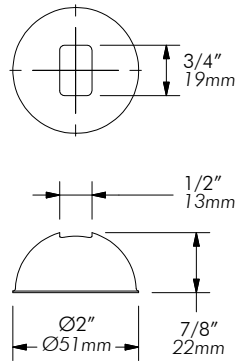

Solid Metal Cap Shade

SPEC SHEET

Shade can be ordered through individual fixture spec sheet. OR order extra shades here.

Ordering Code

Type

Finish

SHADE

SC

Metal Cap

Solid

MC = matte chrome
BN = brushed nickel

Old Code: SMC/BN

[Project]

[Quantity]

[Notes]

Version 10-2008