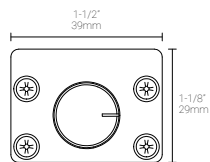

Note : _____

Specifications

Example Code: CCT-DEVICE-D

Product

CCT-DEVICE-D

Product Construction

LED Light Source

- W20H** = CCT: 2000K, CRI (Ra): 90+
- W22H** = CCT: 2200K, CRI (Ra): 90+
- W27H** = CCT: 2700K, CRI (Ra): 90+
- W30H** = CCT: 3000K, CRI (Ra): 90+
- W35H** = CCT: 3500K, CRI (Ra): 90+
- W41H** = CCT: 4100K, CRI (Ra): 90+

Standard Compliance

✓WELL standard – Feature 58: Color Quality

Dimensions

Side View

Top View & Front View