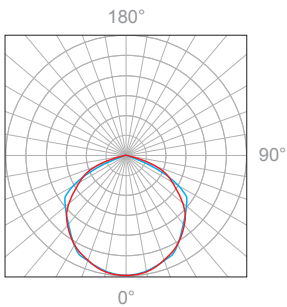

Appendix

Aluminum Finishes | whole fixture

MA matte clear anodized

BA black anodized

10W, 1' (305mm), 3000K, 90+ CRI

Frosted Lens

Polar Candela Distribution

Beam Width: 120°

Illuminance at a Distance

Distance		Center Beam fc	Beam Width			
3.0ft	0.91m	39.96fc	10.6ft	3.23m	9.5ft	2.89m
6.0ft	1.83m	10.26fc	21.3ft	6.50m	19.1ft	5.82m
9.0ft	2.74m	4.75fc	31.9ft	9.72m	28.6ft	8.72m
12.0ft	3.66m	2.81fc	42.5ft	12.95m	38.2ft	11.64m
15.0ft	4.57m	1.84fc	53.2ft	16.21m	47.7ft	14.54m
18.0ft	5.49m	1.30fc	63.8ft	19.45m	57.3ft	17.47m

Delivered Lumen: 352lm

■ Vertical Beam Spread : 121.1°

■ Horizontal Beam Spread : 115.7°

Prismatic Lens

Polar Candela Distribution

Beam Width: 120°

Illuminance at a Distance

Distance		Center Beam fc	Beam Width			
3.0ft	0.91m	59.41fc	10.3ft	3.14m	9.6ft	2.93m
6.0ft	1.83m	15.12fc	20.7ft	6.31m	19.2ft	5.85m
9.0ft	2.74m	6.91fc	31ft	9.45m	28.8ft	8.78m
12.0ft	3.66m	4.10fc	41.4ft	12.62m	38.4ft	11.70m
15.0ft	4.57m	2.70fc	51.7ft	15.76m	48ft	14.63m
18.0ft	5.49m	1.94fc	62ft	18.90m	57.6ft	17.56m