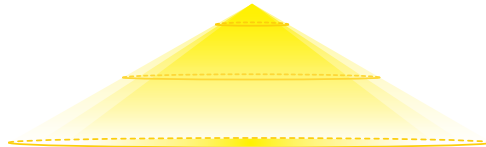

Delivered Lumen: 352lm

■ Vertical Beam Spread : 121.1°

■ Horizontal Beam Spread : 115.7°

Prismatic Lens

Polar Candela Distribution

Beam Width: 120°

Illuminance at a Distance

Distance		Center Beam fc	Beam Width			
3.0ft	0.91m	59.41fc	10.3ft	3.14m	9.6ft	2.93m
6.0ft	1.83m	15.12fc	20.7ft	6.31m	19.2ft	5.85m
9.0ft	2.74m	6.91fc	31ft	9.45m	28.8ft	8.78m
12.0ft	3.66m	4.10fc	41.4ft	12.62m	38.4ft	11.70m
15.0ft	4.57m	2.70fc	51.7ft	15.76m	48ft	14.63m
18.0ft	5.49m	1.94fc	62ft	18.90m	57.6ft	17.56m