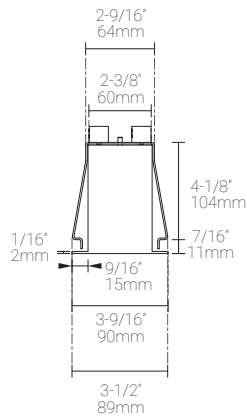

1. **Minimum:** 1' (305mm) **Maximum:** 8' (2438mm), 6" (152.4mm) increments.
2. Different finish options are only applicable to LED rail. Refer to Appendix or MP Lighting website for complete look of luminaire with different finish options.

LED Fixture Dimensions

Fixture

Side View

3D View

Recessed mount | Drywall Installation

Fixture

Fixture installed

Fixture installed

Illuminance at a Distance

Distance		Center Beam fc	Beam Width			
3.0ft	0.91m	39.96fc	10.6ft	3.23m	9.5ft	2.89m
6.0ft	1.83m	10.26fc	21.3ft	6.50m	19.1ft	5.82m
9.0ft	2.74m	4.75fc	31.9ft	9.72m	28.6ft	8.72m
12.0ft	3.66m	2.81fc	42.5ft	12.95m	38.2ft	11.64m
15.0ft	4.57m	1.84fc	53.2ft	16.21m	47.7ft	14.54m
18.0ft	5.49m	1.30fc	63.8ft	19.45m	57.3ft	17.47m

Delivered Lumen: 352lm

■ Vertical Beam Spread : 121.1°

■ Horizontal Beam Spread : 115.7°

Prismatic Lens

Polar Candela Distribution

Beam Width: 120°

Illuminance at a Distance

Distance		Center Beam fc	Beam Width			
3.0ft	0.91m	59.41fc	10.3ft	3.14m	9.6ft	2.93m
6.0ft	1.83m	15.12fc	20.7ft	6.31m	19.2ft	5.85m
9.0ft	2.74m	6.91fc	31ft	9.45m	28.8ft	8.78m
12.0ft	3.66m	4.10fc	41.4ft	12.62m	38.4ft	11.70m
15.0ft	4.57m	2.70fc	51.7ft	15.76m	48ft	14.63m
18.0ft	5.49m	1.94fc	62ft	18.90m	57.6ft	17.56m