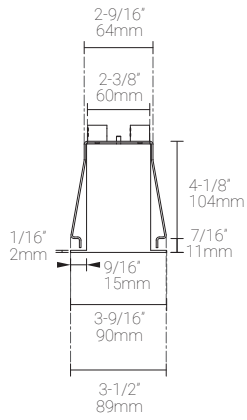

Date : _____

Quantity : _____

Project : _____

Note : _____

Type : _____

Specifications

Luminaire | Example Code: L124-10-4-W30H-W-P-MA

Product	Version	Fixture Length ¹	CCT & CRI	Beam Angle	Lens	Finish ²
L124				W		
	10 10W/ft	4 4' 6 6' 8 8' X custom	W22S 2200K 80+ W27H 2700K 90+ W30H 3000K 90+ W35H 3500K 90+ W41H 4100K 90+	W wide flood 120°	F frosted P prismatic	Aluminum Finishes: MA matte clear anodized BA black anodized

1. **Minimum:** 1' (305mm) **Maximum:** 8' (2438mm), 6" (152.4mm) increments.
2. Different finish options are only applicable to LED rail. Refer to Appendix or MP Lighting website for complete look of luminaire with different finish options.

LED Fixture Dimensions

Fixture

Side View

3D View

Recessed mount | Drywall Installation

Fixture

Fixture installed

Fixture installed

Delivered Lumen: 352lm

■ Vertical Beam Spread : 121.1°

■ Horizontal Beam Spread : 115.7°

Prismatic Lens

Polar Candela Distribution

Beam Width: 120°

Illuminance at a Distance

Distance		Center Beam fc	Beam Width			
3.0ft	0.91m	59.41fc	10.3ft	3.14m	9.6ft	2.93m
6.0ft	1.83m	15.12fc	20.7ft	6.31m	19.2ft	5.85m
9.0ft	2.74m	6.91fc	31ft	9.45m	28.8ft	8.78m
12.0ft	3.66m	4.10fc	41.4ft	12.62m	38.4ft	11.70m
15.0ft	4.57m	2.70fc	51.7ft	15.76m	48ft	14.63m
18.0ft	5.49m	1.94fc	62ft	18.90m	57.6ft	17.56m