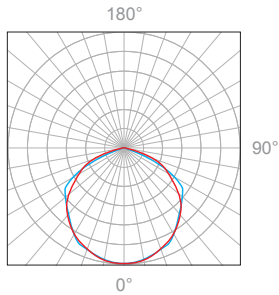

LED Fixture Dimensions

Fixture

Side View

3D View

Recessed mount | Drywall Installation

Fixture

Fixture installed

Fixture installed

Appendix

Aluminum Finishes | whole fixture

MA matte clear anodized

BA black anodized

10W, 1' (305mm), 3000K, 90+ CRI

Frosted Lens

Polar Candela Distribution

Beam Width: 120°

Illuminance at a Distance

Distance		Center Beam fc	Beam Width			
3.0ft	0.91m	39.96fc	10.6ft	3.23m	9.5ft	2.89m
6.0ft	1.83m	10.26fc	21.3ft	6.50m	19.1ft	5.82m
9.0ft	2.74m	4.75fc	31.9ft	9.72m	28.6ft	8.72m
12.0ft	3.66m	2.81fc	42.5ft	12.95m	38.2ft	11.64m
15.0ft	4.57m	1.84fc	53.2ft	16.21m	47.7ft	14.54m
18.0ft	5.49m	1.30fc	63.8ft	19.45m	57.3ft	17.47m

Delivered Lumen: 352lm

■ Vertical Beam Spread : 121.1°

■ Horizontal Beam Spread : 115.7°

Prismatic Lens

Polar Candela Distribution

Beam Width: 120°

Illuminance at a Distance

Distance		Center Beam fc	Beam Width			
3.0ft	0.91m	59.41fc	10.3ft	3.14m	9.6ft	2.93m
6.0ft	1.83m	15.12fc	20.7ft	6.31m	19.2ft	5.85m
9.0ft	2.74m	6.91fc	31ft	9.45m	28.8ft	8.78m
12.0ft	3.66m	4.10fc	41.4ft	12.62m	38.4ft	11.70m
15.0ft	4.57m	2.70fc	51.7ft	15.76m	48ft	14.63m
18.0ft	5.49m	1.94fc	62ft	18.90m	57.6ft	17.56m