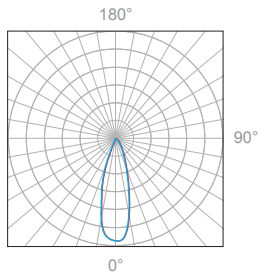

Delivered Lumen: 261 lm
 ■ Vertical Beam Spread: 19.5°
 ■ Horizontal Beam Spread: 19.5°

Polar Candela Distribution

Beam Width: 30°

Illuminance at a Distance

Distance		Center Beam fc	Beam Width			
3.0ft	0.91m	114.2fc	1.4ft	0.43m	1.4ft	0.43m
6.0ft	1.83m	28.8fc	2.9ft	0.88m	2.9ft	0.88m
9.0ft	2.74m	12.8fc	4.3ft	1.31m	4.3ft	1.31m
12.0ft	3.66m	7.5fc	5.7ft	1.74m	5.7ft	1.74m
15.0ft	4.57m	4.8fc	7.2ft	2.19m	7.2ft	2.19m
18.0ft	5.49m	3.4fc	8.6ft	2.62m	8.6ft	2.62m

Delivered Lumen: 251 lm
 ■ Vertical Beam Spread: 26.9°
 ■ Horizontal Beam Spread: 26.9°

Polar Candela Distribution

Beam Width: 48°

Illuminance at a Distance

Distance		Center Beam fc	Beam Width			
3.0ft	0.91m	45.9fc	2.6ft	0.79m	2.6ft	0.79m
6.0ft	1.83m	11.7fc	5.3ft	1.62m	5.3ft	1.62m
9.0ft	2.74m	5.2fc	7.9ft	2.41m	7.9ft	2.41m
12.0ft	3.66m	3fc	10.6ft	3.23m	10.6ft	3.23m
15.0ft	4.57m	2fc	13.2ft	4.02m	13.2ft	4.02m
18.0ft	5.49m	1.6fc	15.9ft	4.85m	15.9ft	4.85m

Delivered Lumen: 224 lm
 ■ Vertical Beam Spread: 47.6°
 ■ Horizontal Beam Spread: 47.6°

Polar Candela Distribution

Beam Width: 12°

Illuminance at a Distance

Distance		Center Beam fc	Beam Width			
3.0ft	0.91m	328.6fc	1.0ft	0.30m	1.0ft	0.30m
6.0ft	1.83m	79fc	2.1ft	0.64m	2.1ft	0.64m
9.0ft	2.74m	35.2fc	3.1ft	0.94m	3.1ft	0.94m
12.0ft	3.66m	19.2fc	4.1ft	1.25m	4.1ft	1.25m
15.0ft	4.57m	12.8fc	5.2ft	1.58m	5.2ft	1.58m
18.0ft	5.49m	9.1fc	6.2ft	1.89m	6.2ft	1.89m

Delivered Lumen: 433 lm
 ■ Vertical Beam Spread: 19.5°
 ■ Horizontal Beam Spread: 19.5°

Polar Candela Distribution

Beam Width: 30°

Illuminance at a Distance

Distance		Center Beam fc	Beam Width			
3.0ft	0.91m	202.7fc	1.4ft	0.43m	1.4ft	0.43m
6.0ft	1.83m	50.1fc	2.9ft	0.88m	2.9ft	0.88m
9.0ft	2.74m	21.3fc	4.3ft	1.31m	4.3ft	1.31m
12.0ft	3.66m	11.7fc	5.7ft	1.74m	5.7ft	1.74m
15.0ft	4.57m	8.2fc	7.2ft	2.19m	7.2ft	2.19m
18.0ft	5.49m	6.3fc	8.6ft	2.62m	8.6ft	2.62m