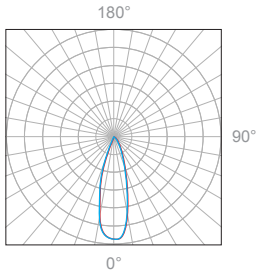

Delivered Lumen: 251 lm
 ■ Vertical Beam Spread: 26.9°
 ■ Horizontal Beam Spread: 26.9°

Polar Candela Distribution

Beam Width: 48°

Illuminance at a Distance

Distance		Center Beam fc	Beam Width			
3.0ft	0.91m	45.9fc	2.6ft	0.79m	2.6ft	0.79m
6.0ft	1.83m	11.7fc	5.3ft	1.62m	5.3ft	1.62m
9.0ft	2.74m	5.2fc	7.9ft	2.41m	7.9ft	2.41m
12.0ft	3.66m	3fc	10.6ft	3.23m	10.6ft	3.23m
15.0ft	4.57m	2fc	13.2ft	4.02m	13.2ft	4.02m
18.0ft	5.49m	1.6fc	15.9ft	4.85m	15.9ft	4.85m

Delivered Lumen: 224 lm
 ■ Vertical Beam Spread: 47.6°
 ■ Horizontal Beam Spread: 47.6°

Polar Candela Distribution

Beam Width: 12°

Illuminance at a Distance

Distance		Center Beam fc	Beam Width			
3.0ft	0.91m	328.6fc	1.0ft	0.30m	1.0ft	0.30m
6.0ft	1.83m	79fc	2.1ft	0.64m	2.1ft	0.64m
9.0ft	2.74m	35.2fc	3.1ft	0.94m	3.1ft	0.94m
12.0ft	3.66m	19.2fc	4.1ft	1.25m	4.1ft	1.25m
15.0ft	4.57m	12.8fc	5.2ft	1.58m	5.2ft	1.58m
18.0ft	5.49m	9.1fc	6.2ft	1.89m	6.2ft	1.89m

Delivered Lumen: 433 lm
 ■ Vertical Beam Spread: 19.5°
 ■ Horizontal Beam Spread: 19.5°

Polar Candela Distribution

Beam Width: 30°

Illuminance at a Distance

Distance		Center Beam fc	Beam Width			
3.0ft	0.91m	202.7fc	1.4ft	0.43m	1.4ft	0.43m
6.0ft	1.83m	50.1fc	2.9ft	0.88m	2.9ft	0.88m
9.0ft	2.74m	21.3fc	4.3ft	1.31m	4.3ft	1.31m
12.0ft	3.66m	11.7fc	5.7ft	1.74m	5.7ft	1.74m
15.0ft	4.57m	8.2fc	7.2ft	2.19m	7.2ft	2.19m
18.0ft	5.49m	6.3fc	8.6ft	2.62m	8.6ft	2.62m

Delivered Lumen: 418 lm
 ■ Vertical Beam Spread: 26.9°
 ■ Horizontal Beam Spread: 26.9°

Polar Candela Distribution

Beam Width: 48°

Illuminance at a Distance

Distance		Center Beam fc	Beam Width			
3.0ft	0.91m	75.7fc	2.6ft	0.79m	2.6ft	0.79m
6.0ft	1.83m	19.2fc	5.3ft	1.62m	5.3ft	1.62m
9.0ft	2.74m	8.5fc	7.9ft	2.41m	7.9ft	2.41m
12.0ft	3.66m	4.9fc	10.6ft	3.23m	10.6ft	3.23m
15.0ft	4.57m	3.3fc	13.2ft	4.02m	13.2ft	4.02m
18.0ft	5.49m	2.3fc	15.9ft	4.85m	15.9ft	4.85m