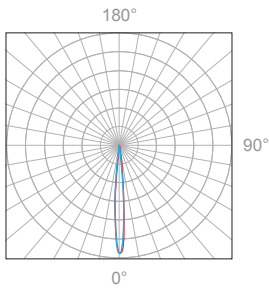

LED Fixture Dimensions

Fixture (shown with adaptor)

Front View (shown with adaptor)

3D View

Beam

Appendix

Aluminum Finishes

BA black anodized

Polar Candela Distribution

Beam Width: 12°

Illuminance at a Distance

Distance		Center Beam fc	Beam Width			
3.0ft	0.91m	180.3fc	1.0ft	0.30m	1.0ft	0.30m
6.0ft	1.83m	30.9fc	2.1ft	0.64m	2.1ft	0.64m
9.0ft	2.74m	19.2fc	3.1ft	0.94m	3.1ft	0.94m
12.0ft	3.66m	10.7fc	4.1ft	1.25m	4.1ft	1.25m
15.0ft	4.57m	7.3fc	5.2ft	1.58m	5.2ft	1.58m
18.0ft	5.49m	5fc	6.2ft	1.89m	6.2ft	1.89m

Delivered Lumen: 261 lm
 ■ Vertical Beam Spread: 19.5°
 ■ Horizontal Beam Spread: 19.5°

Polar Candela Distribution

Beam Width: 30°

Illuminance at a Distance

Distance		Center Beam fc	Beam Width			
3.0ft	0.91m	114.2fc	1.4ft	0.43m	1.4ft	0.43m
6.0ft	1.83m	28.8fc	2.9ft	0.88m	2.9ft	0.88m
9.0ft	2.74m	12.8fc	4.3ft	1.31m	4.3ft	1.31m
12.0ft	3.66m	7.5fc	5.7ft	1.74m	5.7ft	1.74m
15.0ft	4.57m	4.8fc	7.2ft	2.19m	7.2ft	2.19m
18.0ft	5.49m	3.4fc	8.6ft	2.62m	8.6ft	2.62m

Delivered Lumen: 251 lm
 ■ Vertical Beam Spread: 26.9°
 ■ Horizontal Beam Spread: 26.9°

Polar Candela Distribution

Beam Width: 48°

Illuminance at a Distance

Distance		Center Beam fc	Beam Width			
3.0ft	0.91m	45.9fc	2.6ft	0.79m	2.6ft	0.79m
6.0ft	1.83m	11.7fc	5.3ft	1.62m	5.3ft	1.62m
9.0ft	2.74m	5.2fc	7.9ft	2.41m	7.9ft	2.41m
12.0ft	3.66m	3fc	10.6ft	3.23m	10.6ft	3.23m
15.0ft	4.57m	2fc	13.2ft	4.02m	13.2ft	4.02m
18.0ft	5.49m	1.6fc	15.9ft	4.85m	15.9ft	4.85m