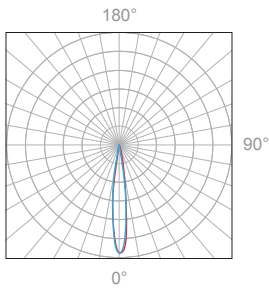

Polar Candela Distribution

Beam Width: 12°

Illuminance at a Distance

Distance		Center Beam fc	Beam Width			
3.0ft	0.91m	180.3fc	1.0ft	0.30m	1.0ft	0.30m
6.0ft	1.83m	30.9fc	2.1ft	0.64m	2.1ft	0.64m
9.0ft	2.74m	19.2fc	3.1ft	0.94m	3.1ft	0.94m
12.0ft	3.66m	10.7fc	4.1ft	1.25m	4.1ft	1.25m
15.0ft	4.57m	7.3fc	5.2ft	1.58m	5.2ft	1.58m
18.0ft	5.49m	5fc	6.2ft	1.89m	6.2ft	1.89m

Delivered Lumen: 261 lm
 ■ Vertical Beam Spread: 19.5°
 ■ Horizontal Beam Spread: 19.5°

Polar Candela Distribution

Beam Width: 30°

Illuminance at a Distance

Distance		Center Beam fc	Beam Width			
3.0ft	0.91m	114.2fc	1.4ft	0.43m	1.4ft	0.43m
6.0ft	1.83m	28.8fc	2.9ft	0.88m	2.9ft	0.88m
9.0ft	2.74m	12.8fc	4.3ft	1.31m	4.3ft	1.31m
12.0ft	3.66m	7.5fc	5.7ft	1.74m	5.7ft	1.74m
15.0ft	4.57m	4.8fc	7.2ft	2.19m	7.2ft	2.19m
18.0ft	5.49m	3.4fc	8.6ft	2.62m	8.6ft	2.62m

Delivered Lumen: 251 lm
 ■ Vertical Beam Spread: 26.9°
 ■ Horizontal Beam Spread: 26.9°

Polar Candela Distribution

Beam Width: 48°

Illuminance at a Distance

Distance		Center Beam fc	Beam Width			
3.0ft	0.91m	45.9fc	2.6ft	0.79m	2.6ft	0.79m
6.0ft	1.83m	11.7fc	5.3ft	1.62m	5.3ft	1.62m
9.0ft	2.74m	5.2fc	7.9ft	2.41m	7.9ft	2.41m
12.0ft	3.66m	3fc	10.6ft	3.23m	10.6ft	3.23m
15.0ft	4.57m	2fc	13.2ft	4.02m	13.2ft	4.02m
18.0ft	5.49m	1.6fc	15.9ft	4.85m	15.9ft	4.85m

Delivered Lumen: 224 lm
 ■ Vertical Beam Spread: 47.6°
 ■ Horizontal Beam Spread: 47.6°

Polar Candela Distribution

Beam Width: 12°

Illuminance at a Distance

Distance		Center Beam fc	Beam Width			
3.0ft	0.91m	328.6fc	1.0ft	0.30m	1.0ft	0.30m
6.0ft	1.83m	79fc	2.1ft	0.64m	2.1ft	0.64m
9.0ft	2.74m	35.2fc	3.1ft	0.94m	3.1ft	0.94m
12.0ft	3.66m	19.2fc	4.1ft	1.25m	4.1ft	1.25m
15.0ft	4.57m	12.8fc	5.2ft	1.58m	5.2ft	1.58m
18.0ft	5.49m	9.1fc	6.2ft	1.89m	6.2ft	1.89m