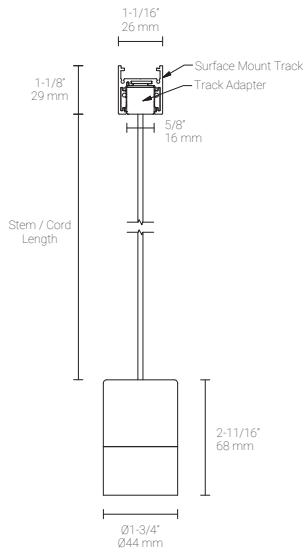

Mounting Options & Dimensions

LED Fixture Dimensions

Fixture (shown with adaptor)