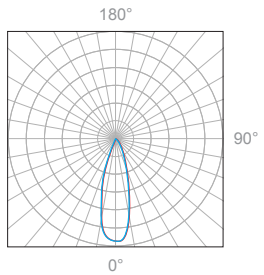

Polar Candela Distribution

Beam Width: 12°

Illuminance at a Distance

Distance		Center Beam fc	Beam Width			
3.0ft	0.91m	180.3fc	1.0ft	0.30m	1.0ft	0.30m
6.0ft	1.83m	30.9fc	2.1ft	0.64m	2.1ft	0.64m
9.0ft	2.74m	19.2fc	3.1ft	0.94m	3.1ft	0.94m
12.0ft	3.66m	10.7fc	4.1ft	1.25m	4.1ft	1.25m
15.0ft	4.57m	7.3fc	5.2ft	1.58m	5.2ft	1.58m
18.0ft	5.49m	5fc	6.2ft	1.89m	6.2ft	1.89m

Delivered Lumen: 261 lm
 ■ Vertical Beam Spread: 19.5°
 ■ Horizontal Beam Spread: 19.5°

Polar Candela Distribution

Beam Width: 30°

Illuminance at a Distance

Distance		Center Beam fc	Beam Width			
3.0ft	0.91m	114.2fc	1.4ft	0.43m	1.4ft	0.43m
6.0ft	1.83m	28.8fc	2.9ft	0.88m	2.9ft	0.88m
9.0ft	2.74m	12.8fc	4.3ft	1.31m	4.3ft	1.31m
12.0ft	3.66m	7.5fc	5.7ft	1.74m	5.7ft	1.74m
15.0ft	4.57m	4.8fc	7.2ft	2.19m	7.2ft	2.19m
18.0ft	5.49m	3.4fc	8.6ft	2.62m	8.6ft	2.62m

Delivered Lumen: 251 lm
 ■ Vertical Beam Spread: 26.9°
 ■ Horizontal Beam Spread: 26.9°

Polar Candela Distribution

Beam Width: 48°

Illuminance at a Distance

Distance		Center Beam fc	Beam Width			
3.0ft	0.91m	45.9fc	2.6ft	0.79m	2.6ft	0.79m
6.0ft	1.83m	11.7fc	5.3ft	1.62m	5.3ft	1.62m
9.0ft	2.74m	5.2fc	7.9ft	2.41m	7.9ft	2.41m
12.0ft	3.66m	3fc	10.6ft	3.23m	10.6ft	3.23m
15.0ft	4.57m	2fc	13.2ft	4.02m	13.2ft	4.02m
18.0ft	5.49m	1.6fc	15.9ft	4.85m	15.9ft	4.85m

Delivered Lumen: 224 lm
 ■ Vertical Beam Spread: 47.6°
 ■ Horizontal Beam Spread: 47.6°

Polar Candela Distribution

Beam Width: 12°

Illuminance at a Distance

Distance		Center Beam fc	Beam Width			
3.0ft	0.91m	328.6fc	1.0ft	0.30m	1.0ft	0.30m
6.0ft	1.83m	79fc	2.1ft	0.64m	2.1ft	0.64m
9.0ft	2.74m	35.2fc	3.1ft	0.94m	3.1ft	0.94m
12.0ft	3.66m	19.2fc	4.1ft	1.25m	4.1ft	1.25m
15.0ft	4.57m	12.8fc	5.2ft	1.58m	5.2ft	1.58m
18.0ft	5.49m	9.1fc	6.2ft	1.89m	6.2ft	1.89m