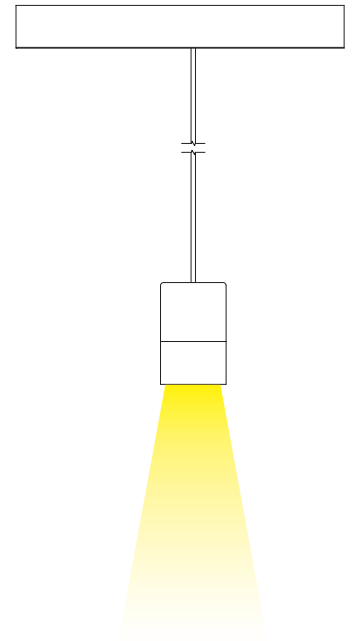

Quantity : _____

Project : _____

Note : _____

Type : _____

Specifications

Luminaire | Example Code: L199-1CT-8-W30H-S-C72-MA

Product	Canopy ¹	Version	CCT & CRI ²	Beam Angle ³	Cord/Stem Length ⁴	Finish ⁵
L199	1CT single circuit track	4 4W 8 8W	W27H 2700K 90+ W30H 3000K 90+	S spot 12° N narrow flood 30° F flood 48°	Cord: C72 72" (1830mm) CX custom length Stem: S6 6" (152mm) SX custom length	Aluminum Finishes: MA matte clear anodized BA black anodized WH white powder coat

LED Fixture Dimensions

Fixture (shown with adaptor)

Front View (shown with adaptor)

3D View

Beam

Appendix

Aluminum Finishes

BA black anodized

Polar Candela Distribution

Beam Width: 12°

Illuminance at a Distance

Distance		Center Beam fc	Beam Width			
3.0ft	0.91m	180.3fc	1.0ft	0.30m	1.0ft	0.30m
6.0ft	1.83m	30.9fc	2.1ft	0.64m	2.1ft	0.64m
9.0ft	2.74m	19.2fc	3.1ft	0.94m	3.1ft	0.94m
12.0ft	3.66m	10.7fc	4.1ft	1.25m	4.1ft	1.25m
15.0ft	4.57m	7.3fc	5.2ft	1.58m	5.2ft	1.58m
18.0ft	5.49m	5fc	6.2ft	1.89m	6.2ft	1.89m

Delivered Lumen: 261 lm
 ■ Vertical Beam Spread: 19.5°
 ■ Horizontal Beam Spread: 19.5°

Polar Candela Distribution

Beam Width: 30°

Illuminance at a Distance

Distance		Center Beam fc	Beam Width			
3.0ft	0.91m	114.2fc	1.4ft	0.43m	1.4ft	0.43m
6.0ft	1.83m	28.8fc	2.9ft	0.88m	2.9ft	0.88m
9.0ft	2.74m	12.8fc	4.3ft	1.31m	4.3ft	1.31m
12.0ft	3.66m	7.5fc	5.7ft	1.74m	5.7ft	1.74m
15.0ft	4.57m	4.8fc	7.2ft	2.19m	7.2ft	2.19m
18.0ft	5.49m	3.4fc	8.6ft	2.62m	8.6ft	2.62m