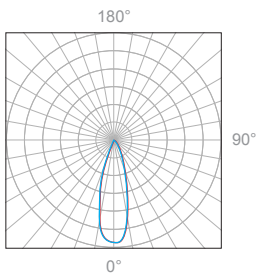

Polar Candela Distribution

Beam Width: 12°

Illuminance at a Distance

Distance		Center Beam fc	Beam Width			
3.0ft	0.91m	180.3fc	1.0ft	0.30m	1.0ft	0.30m
6.0ft	1.83m	30.9fc	2.1ft	0.64m	2.1ft	0.64m
9.0ft	2.74m	19.2fc	3.1ft	0.94m	3.1ft	0.94m
12.0ft	3.66m	10.7fc	4.1ft	1.25m	4.1ft	1.25m
15.0ft	4.57m	7.3fc	5.2ft	1.58m	5.2ft	1.58m
18.0ft	5.49m	5fc	6.2ft	1.89m	6.2ft	1.89m

Delivered Lumen: 261 lm
 ■ Vertical Beam Spread: 19.5°
 ■ Horizontal Beam Spread: 19.5°

Polar Candela Distribution

Beam Width: 30°

Illuminance at a Distance

Distance		Center Beam fc	Beam Width			
3.0ft	0.91m	114.2fc	1.4ft	0.43m	1.4ft	0.43m
6.0ft	1.83m	28.8fc	2.9ft	0.88m	2.9ft	0.88m
9.0ft	2.74m	12.8fc	4.3ft	1.31m	4.3ft	1.31m
12.0ft	3.66m	7.5fc	5.7ft	1.74m	5.7ft	1.74m
15.0ft	4.57m	4.8fc	7.2ft	2.19m	7.2ft	2.19m
18.0ft	5.49m	3.4fc	8.6ft	2.62m	8.6ft	2.62m

Delivered Lumen: 251 lm
 ■ Vertical Beam Spread: 26.9°
 ■ Horizontal Beam Spread: 26.9°

Polar Candela Distribution

Beam Width: 48°

Illuminance at a Distance

Distance		Center Beam fc	Beam Width			
3.0ft	0.91m	45.9fc	2.6ft	0.79m	2.6ft	0.79m
6.0ft	1.83m	11.7fc	5.3ft	1.62m	5.3ft	1.62m
9.0ft	2.74m	5.2fc	7.9ft	2.41m	7.9ft	2.41m
12.0ft	3.66m	3fc	10.6ft	3.23m	10.6ft	3.23m
15.0ft	4.57m	2fc	13.2ft	4.02m	13.2ft	4.02m
18.0ft	5.49m	1.6fc	15.9ft	4.85m	15.9ft	4.85m

Delivered Lumen: 224 lm
 ■ Vertical Beam Spread: 47.6°
 ■ Horizontal Beam Spread: 47.6°

Polar Candela Distribution

Beam Width: 12°

Illuminance at a Distance

Distance		Center Beam fc	Beam Width			
3.0ft	0.91m	328.6fc	1.0ft	0.30m	1.0ft	0.30m
6.0ft	1.83m	79fc	2.1ft	0.64m	2.1ft	0.64m
9.0ft	2.74m	35.2fc	3.1ft	0.94m	3.1ft	0.94m
12.0ft	3.66m	19.2fc	4.1ft	1.25m	4.1ft	1.25m
15.0ft	4.57m	12.8fc	5.2ft	1.58m	5.2ft	1.58m
18.0ft	5.49m	9.1fc	6.2ft	1.89m	6.2ft	1.89m