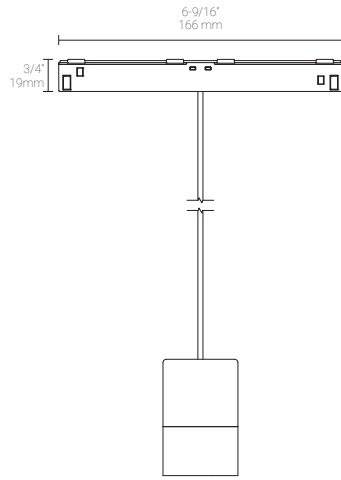

Quantity : _____

Project : _____

Note : _____

Type : _____

Specifications

Luminaire | Example Code: L199-1CT-8-W30H-S-C72-MA

Product	Canopy ¹	Version	CCT & CRI ²	Beam Angle ³	Cord/Stem Length ⁴	Finish ⁵
L199	1CT single circuit track	4 4W 8 8W	W27H 2700K 90+ W30H 3000K 90+	S spot 12° N narrow flood 30° F flood 48°	Cord: C72 72" (1830mm) CX custom length Stem: S6 6" (152mm) SX custom length	Aluminum Finishes: MA matte clear anodized BA black anodized WH white powder coat

LED Fixture Dimensions

Fixture (shown with adaptor)

Front View (shown with adaptor)

3D View

Beam

Appendix

Aluminum Finishes

BA black anodized

Polar Candela Distribution

Beam Width: 12°

Illuminance at a Distance

Distance		Center Beam fc	Beam Width			
3.0ft	0.91m	180.3fc	1.0ft	0.30m	1.0ft	0.30m
6.0ft	1.83m	30.9fc	2.1ft	0.64m	2.1ft	0.64m
9.0ft	2.74m	19.2fc	3.1ft	0.94m	3.1ft	0.94m
12.0ft	3.66m	10.7fc	4.1ft	1.25m	4.1ft	1.25m
15.0ft	4.57m	7.3fc	5.2ft	1.58m	5.2ft	1.58m
18.0ft	5.49m	5fc	6.2ft	1.89m	6.2ft	1.89m

Delivered Lumen: 261 lm
 ■ Vertical Beam Spread: 19.5°
 ■ Horizontal Beam Spread: 19.5°

Polar Candela Distribution

Beam Width: 30°

Illuminance at a Distance

Distance		Center Beam fc	Beam Width			
3.0ft	0.91m	114.2fc	1.4ft	0.43m	1.4ft	0.43m
6.0ft	1.83m	28.8fc	2.9ft	0.88m	2.9ft	0.88m
9.0ft	2.74m	12.8fc	4.3ft	1.31m	4.3ft	1.31m
12.0ft	3.66m	7.5fc	5.7ft	1.74m	5.7ft	1.74m
15.0ft	4.57m	4.8fc	7.2ft	2.19m	7.2ft	2.19m
18.0ft	5.49m	3.4fc	8.6ft	2.62m	8.6ft	2.62m