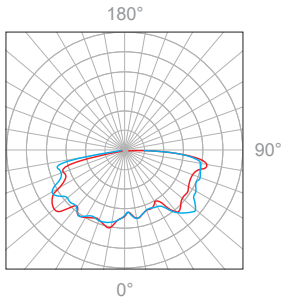

Polar Candela Distribution

Illuminance at a Distance

Distance		Center Beam fc	Beam Width			
1.5ft	0.46m	0.72fc	10.2ft	3.1m	21.6ft	6.6m
3.0ft	0.91m	0.18fc	20.4ft	6.2m	43.1ft	13.1m
4.5ft	1.37m	0.08fc	30.7ft	9.3m	64.7ft	19.7m
6.0ft	1.83m	0.04fc	40.9ft	12.4m	86.3ft	26.3m
7.5ft	2.29m	0.03fc	51.1ft	15.6m	107.9ft	32.9m
9.0ft	2.74m	0.02fc	61.3ft	18.7m	129.4ft	39.4m

Delivered Lumen: 11.4lm
 ■ Vertical Beam Spread: 147.3°
 ■ Horizontal Beam Spread: 164.2°

2W, 3000K, 90+ CRI

Polar Candela Distribution

Illuminance at a Distance

Distance		Center Beam fc	Beam Width			
1.5ft	0.46m	1.43fc	9.6ft	2.9m	21.2ft	6.4m
3.0ft	0.91m	0.36fc	19.1ft	5.8m	42.4ft	12.8m
4.5ft	1.37m	0.16fc	28.7ft	8.7m	63.6ft	19.7m
6.0ft	1.83m	0.09fc	38.3ft	11.6m	84.7ft	26.3m
7.5ft	2.29m	0.06fc	47.9ft	14.6m	105.9ft	32.9m
9.0ft	2.74m	0.04fc	57.4ft	17.5m	127.1ft	39.4m

Delivered Lumen: 22.6lm
 ■ Vertical Beam Spread: 145.2°
 ■ Horizontal Beam Spread: 163.9°