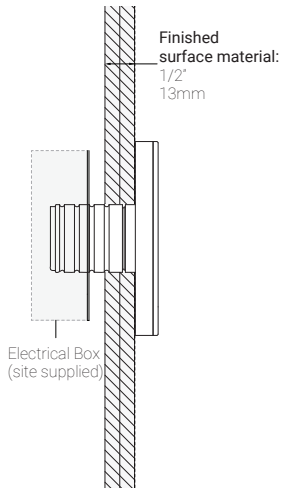

Ceiling, Wall, and Stair Riser Installation (shown with a mounting flange)

Wall installation