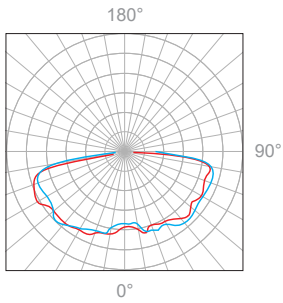

Polar Candela Distribution

Illuminance at a Distance

Distance		Center Beam fc	Beam Width			
1.5ft	0.46m	0.72fc	10.2ft	3.1m	21.6ft	6.6m
3.0ft	0.91m	0.18fc	20.4ft	6.2m	43.1ft	13.1m
4.5ft	1.37m	0.08fc	30.7ft	9.3m	64.7ft	19.7m
6.0ft	1.83m	0.04fc	40.9ft	12.4m	86.3ft	26.3m
7.5ft	2.29m	0.03fc	51.1ft	15.6m	107.9ft	32.9m
9.0ft	2.74m	0.02fc	61.3ft	18.7m	129.4ft	39.4m

Delivered Lumen: 11.4lm
 ■ Vertical Beam Spread: 147.3°
 ■ Horizontal Beam Spread: 164.2°

2W, 3000K, 90+ CRI

Polar Candela Distribution

Illuminance at a Distance

Distance		Center Beam fc	Beam Width			
1.5ft	0.46m	1.43fc	9.6ft	2.9m	21.2ft	6.4m
3.0ft	0.91m	0.36fc	19.1ft	5.8m	42.4ft	12.8m
4.5ft	1.37m	0.16fc	28.7ft	8.7m	63.6ft	19.7m
6.0ft	1.83m	0.09fc	38.3ft	11.6m	84.7ft	26.3m
7.5ft	2.29m	0.06fc	47.9ft	14.6m	105.9ft	32.9m
9.0ft	2.74m	0.04fc	57.4ft	17.5m	127.1ft	39.4m

Delivered Lumen: 22.6lm
 ■ Vertical Beam Spread: 145.2°
 ■ Horizontal Beam Spread: 163.9°