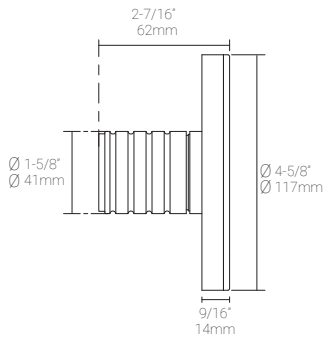

Ordered Separately

System Components	Power supplies: remote driver
-------------------	--------------------------------------

Mounting Options & Dimensions

LED Insert Dimensions

Fixture

Front View

3D View

Beam

Polar Candela Distribution

Illuminance at a Distance

Distance		Center Beam fc	Beam Width			
1.5ft	0.46m	0.72fc	10.2ft	3.1m	21.6ft	6.6m
3.0ft	0.91m	0.18fc	20.4ft	6.2m	43.1ft	13.1m
4.5ft	1.37m	0.08fc	30.7ft	9.3m	64.7ft	19.7m
6.0ft	1.83m	0.04fc	40.9ft	12.4m	86.3ft	26.3m
7.5ft	2.29m	0.03fc	51.1ft	15.6m	107.9ft	32.9m
9.0ft	2.74m	0.02fc	61.3ft	18.7m	129.4ft	39.4m

Delivered Lumen: 11.4lm
 ■ Vertical Beam Spread: 147.3°
 ■ Horizontal Beam Spread: 164.2°

2W, 3000K, 90+ CRI

Polar Candela Distribution

Illuminance at a Distance

Distance		Center Beam fc	Beam Width			
1.5ft	0.46m	1.43fc	9.6ft	2.9m	21.2ft	6.4m
3.0ft	0.91m	0.36fc	19.1ft	5.8m	42.4ft	12.8m
4.5ft	1.37m	0.16fc	28.7ft	8.7m	63.6ft	19.7m
6.0ft	1.83m	0.09fc	38.3ft	11.6m	84.7ft	26.3m
7.5ft	2.29m	0.06fc	47.9ft	14.6m	105.9ft	32.9m
9.0ft	2.74m	0.04fc	57.4ft	17.5m	127.1ft	39.4m