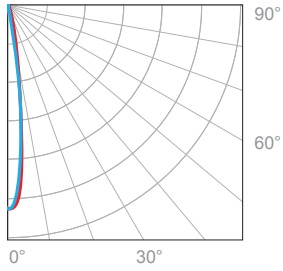

Side View

Front View

3D View

Standard LED Module | 26W, 3000K, 90+ CRI | Silver Reflector

Polar Candela Distribution

Beam Width: 15°

Illuminance at a Distance

Distance		Center Beam fc	Beam Width			
3.0ft	0.91m	1298fc	0.8ft	0.24m	0.8ft	0.24m
6.0ft	1.83m	324.6fc	1.6ft	0.48m	1.6ft	0.48m
9.0ft	2.74m	144.3fc	2.4ft	0.73m	2.4ft	0.73m
12ft	3.66m	81.1fc	3.2ft	0.97m	3.2ft	0.97m
15ft	4.57m	51.9fc	3.9ft	1.19m	4.0ft	1.22m
18ft	5.49m	36.1fc	4.7ft	1.43m	4.8ft	1.46m

Delivered Lumen: 1580 lm
 ■ Vertical Beam Spread: 15.0°
 ■ Horizontal Beam Spread: 15.2°

Polar Candela Distribution

Beam Width: 30°

Illuminance at a Distance

Distance		Center Beam fc	Beam Width			
3.0ft	0.91m	316.3fc	1.6ft	0.48m	1.6ft	0.48m
6.0ft	1.83m	79.1fc	3.3ft	1.00m	3.3ft	1.00m
9.0ft	2.74m	35.1fc	4.9ft	1.49m	4.9ft	1.49m
12ft	3.66m	19.8fc	6.5ft	1.98m	6.5ft	1.98m
15ft	4.57m	12.7fc	8.2ft	2.49m	8.2ft	2.49m
18ft	5.49m	8.8fc	9.9ft	3.01m	9.9ft	3.01m

Delivered Lumen: 1190 lm
 ■ Vertical Beam Spread: 30.7°
 ■ Horizontal Beam Spread: 30.7°

Polar Candela Distribution

Beam Width: 40°

Illuminance at a Distance

Distance		Center Beam fc	Beam Width			
3.0ft	0.91m	243.2fc	2.2ft	0.67m	2.2ft	0.67m
6.0ft	1.83m	60.8fc	4.4ft	1.34m	4.3ft	1.31m
9.0ft	2.74m	27.0fc	6.6ft	2.01m	6.5ft	1.98m
12ft	3.66m	15.2fc	8.8ft	2.68m	8.7ft	2.65m
15ft	4.57m	9.7fc	11.0ft	3.35m	10.9ft	3.32m
18ft	5.49m	6.8fc	13.1ft	3.99m	13.0ft	3.96m