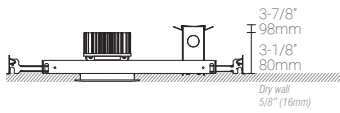

System Components	Power supplies: remote driver
-------------------	--------------------------------------

Mounting Options & Dimensions

LED Insert Dimensions

Fixture

Front View

3D View

Beam

Non-Insulated Housing

Side View

Front View

3D View

Standard LED Module | 26W, 3000K, 90+ CRI | Silver Reflector

Polar Candela Distribution

Beam Width: 15°

Illuminance at a Distance

Distance		Center Beam fc	Beam Width			
3.0ft	0.91m	1298fc	0.8ft	0.24m	0.8ft	0.24m
6.0ft	1.83m	324.6fc	1.6ft	0.48m	1.6ft	0.48m
9.0ft	2.74m	144.3fc	2.4ft	0.73m	2.4ft	0.73m
12ft	3.66m	81.1fc	3.2ft	0.97m	3.2ft	0.97m
15ft	4.57m	51.9fc	3.9ft	1.19m	4.0ft	1.22m
18ft	5.49m	36.1fc	4.7ft	1.43m	4.8ft	1.46m