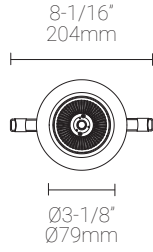

Luminaire Construction

Weight	1.2 lbs (548 g).
Material	Fixture: aluminum
Supplied with	Non-insulated housing
Warranty & LED Life	5 years limited warranty Estimated useful life of LED is 50,000 hours.

Ordered Separately

System Components	Power supplies: remote driver
-------------------	--------------------------------------

Mounting Options & Dimensions

LED Insert Dimensions

Fixture

Front View

3D View

Beam

Non-Insulated Housing

Side View

Front View

3D View

Standard LED Module | 26W, 3000K, 90+ CRI | Silver Reflector

Polar Candela Distribution

Beam Width: 15°

Illuminance at a Distance

Distance		Center Beam fc	Beam Width			
3.0ft	0.91m	1298fc	0.8ft	0.24m	0.8ft	0.24m
6.0ft	1.83m	324.6fc	1.6ft	0.48m	1.6ft	0.48m
9.0ft	2.74m	144.3fc	2.4ft	0.73m	2.4ft	0.73m
12ft	3.66m	81.1fc	3.2ft	0.97m	3.2ft	0.97m
15ft	4.57m	51.9fc	3.9ft	1.19m	4.0ft	1.22m
18ft	5.49m	36.1fc	4.7ft	1.43m	4.8ft	1.46m

Delivered Lumen: 1580 lm
 ■ Vertical Beam Spread: 15.0°
 ■ Horizontal Beam Spread: 15.2°

Polar Candela Distribution

Beam Width: 30°

Illuminance at a Distance

Distance		Center Beam fc	Beam Width			
3.0ft	0.91m	316.3fc	1.6ft	0.48m	1.6ft	0.48m
6.0ft	1.83m	79.1fc	3.3ft	1.00m	3.3ft	1.00m
9.0ft	2.74m	35.1fc	4.9ft	1.49m	4.9ft	1.49m
12ft	3.66m	19.8fc	6.5ft	1.98m	6.5ft	1.98m
15ft	4.57m	12.7fc	8.2ft	2.49m	8.2ft	2.49m
18ft	5.49m	8.8fc	9.9ft	3.01m	9.9ft	3.01m