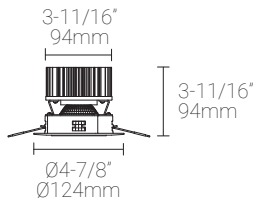

System Components	Power supplies: remote driver
-------------------	--------------------------------------

Mounting Options & Dimensions

LED Insert Dimensions

Fixture

Front View

3D View

Beam

Non-Insulated Housing

Side View

Front View

3D View

Standard LED Module | 26W, 3000K, 90+ CRI | Silver Reflector

Polar Candela Distribution

Beam Width: 15°

Illuminance at a Distance

Distance		Center Beam fc	Beam Width			
3.0ft	0.91m	1298fc	0.8ft	0.24m	0.8ft	0.24m
6.0ft	1.83m	324.6fc	1.6ft	0.48m	1.6ft	0.48m
9.0ft	2.74m	144.3fc	2.4ft	0.73m	2.4ft	0.73m
12ft	3.66m	81.1fc	3.2ft	0.97m	3.2ft	0.97m
15ft	4.57m	51.9fc	3.9ft	1.19m	4.0ft	1.22m
18ft	5.49m	36.1fc	4.7ft	1.43m	4.8ft	1.46m

Delivered Lumen: 1580 lm
 ■ Vertical Beam Spread: 15.0°
 ■ Horizontal Beam Spread: 15.2°

Polar Candela Distribution

Beam Width: 30°

Illuminance at a Distance

Distance		Center Beam fc	Beam Width			
3.0ft	0.91m	316.3fc	1.6ft	0.48m	1.6ft	0.48m
6.0ft	1.83m	79.1fc	3.3ft	1.00m	3.3ft	1.00m
9.0ft	2.74m	35.1fc	4.9ft	1.49m	4.9ft	1.49m
12ft	3.66m	19.8fc	6.5ft	1.98m	6.5ft	1.98m
15ft	4.57m	12.7fc	8.2ft	2.49m	8.2ft	2.49m
18ft	5.49m	8.8fc	9.9ft	3.01m	9.9ft	3.01m