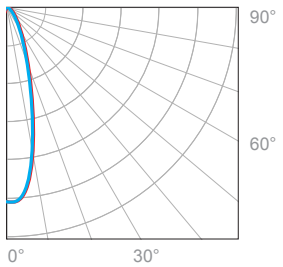

Side View

Front View

3D View

Standard LED Module | 26W, 3000K, 90+ CRI | Silver Reflector

Polar Candela Distribution

Beam Width: 15°

Illuminance at a Distance

Distance		Center Beam fc	Beam Width			
3.0ft	0.91m	1298fc	0.8ft	0.24m	0.8ft	0.24m
6.0ft	1.83m	324.6fc	1.6ft	0.48m	1.6ft	0.48m
9.0ft	2.74m	144.3fc	2.4ft	0.73m	2.4ft	0.73m
12ft	3.66m	81.1fc	3.2ft	0.97m	3.2ft	0.97m
15ft	4.57m	51.9fc	3.9ft	1.19m	4.0ft	1.22m
18ft	5.49m	36.1fc	4.7ft	1.43m	4.8ft	1.46m

Delivered Lumen: 1580 lm
 ■ Vertical Beam Spread: 15.0°
 ■ Horizontal Beam Spread: 15.2°

Polar Candela Distribution

Beam Width: 30°

Illuminance at a Distance

Distance		Center Beam fc	Beam Width			
3.0ft	0.91m	316.3fc	1.6ft	0.48m	1.6ft	0.48m
6.0ft	1.83m	79.1fc	3.3ft	1.00m	3.3ft	1.00m
9.0ft	2.74m	35.1fc	4.9ft	1.49m	4.9ft	1.49m
12ft	3.66m	19.8fc	6.5ft	1.98m	6.5ft	1.98m
15ft	4.57m	12.7fc	8.2ft	2.49m	8.2ft	2.49m
18ft	5.49m	8.8fc	9.9ft	3.01m	9.9ft	3.01m

Delivered Lumen: 1190 lm
 ■ Vertical Beam Spread: 30.7°
 ■ Horizontal Beam Spread: 30.7°

Polar Candela Distribution

Beam Width: 40°

Illuminance at a Distance

Distance		Center Beam fc	Beam Width			
3.0ft	0.91m	243.2fc	2.2ft	0.67m	2.2ft	0.67m
6.0ft	1.83m	60.8fc	4.4ft	1.34m	4.3ft	1.31m
9.0ft	2.74m	27.0fc	6.6ft	2.01m	6.5ft	1.98m
12ft	3.66m	15.2fc	8.8ft	2.68m	8.7ft	2.65m
15ft	4.57m	9.7fc	11.0ft	3.35m	10.9ft	3.32m
18ft	5.49m	6.8fc	13.1ft	3.99m	13.0ft	3.96m