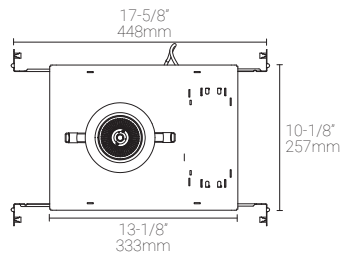

System Components	Power supplies: remote driver
-------------------	--------------------------------------

Mounting Options & Dimensions

LED Insert Dimensions

Fixture

Front View

3D View

Beam

Non-Insulated Housing

Side View

Front View

3D View

Standard LED Module | 26W, 3000K, 90+ CRI | Silver Reflector

Polar Candela Distribution

Beam Width: 15°

Illuminance at a Distance

Distance		Center Beam fc	Beam Width			
3.0ft	0.91m	1298fc	0.8ft	0.24m	0.8ft	0.24m
6.0ft	1.83m	324.6fc	1.6ft	0.48m	1.6ft	0.48m
9.0ft	2.74m	144.3fc	2.4ft	0.73m	2.4ft	0.73m
12ft	3.66m	81.1fc	3.2ft	0.97m	3.2ft	0.97m
15ft	4.57m	51.9fc	3.9ft	1.19m	4.0ft	1.22m
18ft	5.49m	36.1fc	4.7ft	1.43m	4.8ft	1.46m

Delivered Lumen: 1580 lm
 ■ Vertical Beam Spread: 15.0°
 ■ Horizontal Beam Spread: 15.2°

Polar Candela Distribution

Beam Width: 30°

Illuminance at a Distance

Distance		Center Beam fc	Beam Width			
3.0ft	0.91m	316.3fc	1.6ft	0.48m	1.6ft	0.48m
6.0ft	1.83m	79.1fc	3.3ft	1.00m	3.3ft	1.00m
9.0ft	2.74m	35.1fc	4.9ft	1.49m	4.9ft	1.49m
12ft	3.66m	19.8fc	6.5ft	1.98m	6.5ft	1.98m
15ft	4.57m	12.7fc	8.2ft	2.49m	8.2ft	2.49m
18ft	5.49m	8.8fc	9.9ft	3.01m	9.9ft	3.01m