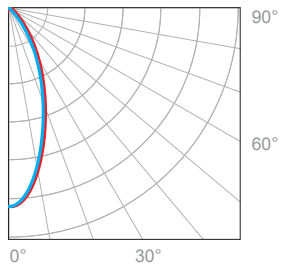

Side View

Front View

3D View

Standard LED Module | 26W, 3000K, 90+ CRI | Silver Reflector

Polar Candela Distribution

Beam Width: 15°

Illuminance at a Distance

Distance		Center Beam fc	Beam Width			
3.0ft	0.91m	1298fc	0.8ft	0.24m	0.8ft	0.24m
6.0ft	1.83m	324.6fc	1.6ft	0.48m	1.6ft	0.48m
9.0ft	2.74m	144.3fc	2.4ft	0.73m	2.4ft	0.73m
12ft	3.66m	81.1fc	3.2ft	0.97m	3.2ft	0.97m
15ft	4.57m	51.9fc	3.9ft	1.19m	4.0ft	1.22m
18ft	5.49m	36.1fc	4.7ft	1.43m	4.8ft	1.46m

Delivered Lumen: 1580 lm
 ■ Vertical Beam Spread: 15.0°
 ■ Horizontal Beam Spread: 15.2°

Polar Candela Distribution

Beam Width: 30°

Illuminance at a Distance

Distance		Center Beam fc	Beam Width			
3.0ft	0.91m	316.3fc	1.6ft	0.48m	1.6ft	0.48m
6.0ft	1.83m	79.1fc	3.3ft	1.00m	3.3ft	1.00m
9.0ft	2.74m	35.1fc	4.9ft	1.49m	4.9ft	1.49m
12ft	3.66m	19.8fc	6.5ft	1.98m	6.5ft	1.98m
15ft	4.57m	12.7fc	8.2ft	2.49m	8.2ft	2.49m
18ft	5.49m	8.8fc	9.9ft	3.01m	9.9ft	3.01m

Delivered Lumen: 1190 lm
 ■ Vertical Beam Spread: 30.7°
 ■ Horizontal Beam Spread: 30.7°

Polar Candela Distribution

Beam Width: 40°

Illuminance at a Distance

Distance		Center Beam fc	Beam Width			
3.0ft	0.91m	243.2fc	2.2ft	0.67m	2.2ft	0.67m
6.0ft	1.83m	60.8fc	4.4ft	1.34m	4.3ft	1.31m
9.0ft	2.74m	27.0fc	6.6ft	2.01m	6.5ft	1.98m
12ft	3.66m	15.2fc	8.8ft	2.68m	8.7ft	2.65m
15ft	4.57m	9.7fc	11.0ft	3.35m	10.9ft	3.32m
18ft	5.49m	6.8fc	13.1ft	3.99m	13.0ft	3.96m