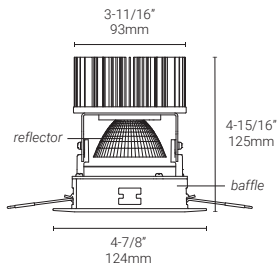

System Components	Power supplies: remote driver
-------------------	--------------------------------------

Mounting Options & Dimensions

LED Insert Dimensions

Fixture

Front View

3D View

Beam

Non-Insulated Housing

Side View

Front View

3D View

Standard LED Module | 26W, 3000K, 90+ CRI | Silver Reflector and Silver Baffle

Polar Candela Distribution

Beam Width: 15°

Illuminance at a Distance

Distance		Center Beam fc	Beam Width			
3.0ft	0.91m	958fc	0.9ft	0.27m	0.9ft	0.27m
6.0ft	1.83m	239fc	1.9ft	0.58m	1.9ft	0.58m
9.0ft	2.74m	106fc	2.8ft	0.85m	2.8ft	0.85m
12ft	3.66m	59.9fc	3.8ft	1.15m	3.8ft	1.15m
15ft	4.57m	38.3fc	4.7ft	1.43m	4.7ft	1.43m
18ft	5.49m	26.6fc	5.7ft	1.73m	5.7ft	1.73m

Delivered Lumen: 1602.4 lm
 ■ Vertical Beam Spread: 17.9°
 ■ Horizontal Beam Spread: 17.9°

Polar Candela Distribution

Beam Width: 30°

Illuminance at a Distance

Distance		Center Beam fc	Beam Width			
3.0ft	0.91m	444fc	1.7ft	0.51m	1.7ft	0.51m
6.0ft	1.83m	111fc	3.4ft	1.03m	3.4ft	1.03m
9.0ft	2.74m	49.3fc	5.2ft	1.58m	5.2ft	1.58m
12ft	3.66m	27.7fc	6.9ft	2.10m	6.9ft	2.10m
15ft	4.57m	17.8fc	8.6ft	2.62m	8.6ft	2.62m
18ft	5.49m	12.3fc	10.3ft	3.14m	10.3ft	3.14m