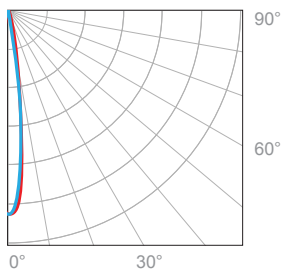

Side View

Front View

3D View

Standard LED Module | 26W, 3000K, 90+ CRI | Silver Reflector and Silver Baffle

Polar Candela Distribution

Beam Width: 15°

Illuminance at a Distance

Distance		Center Beam fc	Beam Width			
3.0ft	0.91m	958fc	0.9ft	0.27m	0.9ft	0.27m
6.0ft	1.83m	239fc	1.9ft	0.58m	1.9ft	0.58m
9.0ft	2.74m	106fc	2.8ft	0.85m	2.8ft	0.85m
12ft	3.66m	59.9fc	3.8ft	1.15m	3.8ft	1.15m
15ft	4.57m	38.3fc	4.7ft	1.43m	4.7ft	1.43m
18ft	5.49m	26.6fc	5.7ft	1.73m	5.7ft	1.73m

Delivered Lumen: 1602.4 lm
 ■ Vertical Beam Spread: 17.9°
 ■ Horizontal Beam Spread: 17.9°

Polar Candela Distribution

Beam Width: 30°

Illuminance at a Distance

Distance		Center Beam fc	Beam Width			
3.0ft	0.91m	444fc	1.7ft	0.51m	1.7ft	0.51m
6.0ft	1.83m	111fc	3.4ft	1.03m	3.4ft	1.03m
9.0ft	2.74m	49.3fc	5.2ft	1.58m	5.2ft	1.58m
12ft	3.66m	27.7fc	6.9ft	2.10m	6.9ft	2.10m
15ft	4.57m	17.8fc	8.6ft	2.62m	8.6ft	2.62m
18ft	5.49m	12.3fc	10.3ft	3.14m	10.3ft	3.14m

Delivered Lumen: 1612.3 lm
 ■ Vertical Beam Spread: 32°
 ■ Horizontal Beam Spread: 32°

Appendix

Aluminum Finishes

WH white trim with silver specular

WH white trim with black specular

BK black trim with silver specular