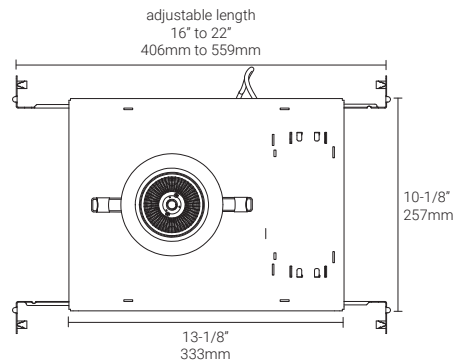

System Components	Power supplies: remote driver
-------------------	--------------------------------------

Mounting Options & Dimensions

LED Insert Dimensions

Fixture

Front View

3D View

Beam

Non-Insulated Housing

Side View

Front View

3D View

Standard LED Module | 26W, 3000K, 90+ CRI | Silver Reflector and Silver Baffle

Polar Candela Distribution

Beam Width: 15°

Illuminance at a Distance

Distance		Center Beam fc	Beam Width			
3.0ft	0.91m	958fc	0.9ft	0.27m	0.9ft	0.27m
6.0ft	1.83m	239fc	1.9ft	0.58m	1.9ft	0.58m
9.0ft	2.74m	106fc	2.8ft	0.85m	2.8ft	0.85m
12ft	3.66m	59.9fc	3.8ft	1.15m	3.8ft	1.15m
15ft	4.57m	38.3fc	4.7ft	1.43m	4.7ft	1.43m
18ft	5.49m	26.6fc	5.7ft	1.73m	5.7ft	1.73m

Delivered Lumen: 1602.4 lm
 ■ Vertical Beam Spread: 17.9°
 ■ Horizontal Beam Spread: 17.9°

Polar Candela Distribution

Beam Width: 30°

Illuminance at a Distance

Distance		Center Beam fc	Beam Width			
3.0ft	0.91m	444fc	1.7ft	0.51m	1.7ft	0.51m
6.0ft	1.83m	111fc	3.4ft	1.03m	3.4ft	1.03m
9.0ft	2.74m	49.3fc	5.2ft	1.58m	5.2ft	1.58m
12ft	3.66m	27.7fc	6.9ft	2.10m	6.9ft	2.10m
15ft	4.57m	17.8fc	8.6ft	2.62m	8.6ft	2.62m
18ft	5.49m	12.3fc	10.3ft	3.14m	10.3ft	3.14m