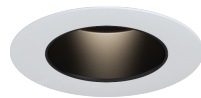

Delivered Lumen: 1602.4 lm
 ■ Vertical Beam Spread: 17.9°
 ■ Horizontal Beam Spread: 17.9°

Polar Candela Distribution

Beam Width: 30°

Illuminance at a Distance

Distance		Center Beam fc	Beam Width			
3.0ft	0.91m	444fc	1.7ft	0.51m	1.7ft	0.51m
6.0ft	1.83m	111fc	3.4ft	1.03m	3.4ft	1.03m
9.0ft	2.74m	49.3fc	5.2ft	1.58m	5.2ft	1.58m
12ft	3.66m	27.7fc	6.9ft	2.10m	6.9ft	2.10m
15ft	4.57m	17.8fc	8.6ft	2.62m	8.6ft	2.62m
18ft	5.49m	12.3fc	10.3ft	3.14m	10.3ft	3.14m

Delivered Lumen: 1612.3 lm
 ■ Vertical Beam Spread: 32°
 ■ Horizontal Beam Spread: 32°

Appendix

Aluminum Finishes

WH white trim with silver specular

WH white trim with black specular

BK black trim with silver specular