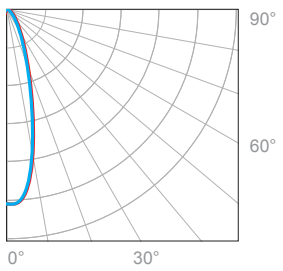

Side View

Front View

3D View

Standard LED Module | 26W, 3000K, 90+ CRI | Silver Reflector and Silver Baffle

Polar Candela Distribution

Beam Width: 15°

Illuminance at a Distance

Distance		Center Beam fc	Beam Width			
3.0ft	0.91m	958fc	0.9ft	0.27m	0.9ft	0.27m
6.0ft	1.83m	239fc	1.9ft	0.58m	1.9ft	0.58m
9.0ft	2.74m	106fc	2.8ft	0.85m	2.8ft	0.85m
12ft	3.66m	59.9fc	3.8ft	1.15m	3.8ft	1.15m
15ft	4.57m	38.3fc	4.7ft	1.43m	4.7ft	1.43m
18ft	5.49m	26.6fc	5.7ft	1.73m	5.7ft	1.73m

Delivered Lumen: 1602.4 lm
 ■ Vertical Beam Spread: 17.9°
 ■ Horizontal Beam Spread: 17.9°

Polar Candela Distribution

Beam Width: 30°

Illuminance at a Distance

Distance		Center Beam fc	Beam Width			
3.0ft	0.91m	444fc	1.7ft	0.51m	1.7ft	0.51m
6.0ft	1.83m	111fc	3.4ft	1.03m	3.4ft	1.03m
9.0ft	2.74m	49.3fc	5.2ft	1.58m	5.2ft	1.58m
12ft	3.66m	27.7fc	6.9ft	2.10m	6.9ft	2.10m
15ft	4.57m	17.8fc	8.6ft	2.62m	8.6ft	2.62m
18ft	5.49m	12.3fc	10.3ft	3.14m	10.3ft	3.14m

Delivered Lumen: 1612.3 lm
 ■ Vertical Beam Spread: 32°
 ■ Horizontal Beam Spread: 32°

Appendix

Aluminum Finishes

WH white trim with silver specular

WH white trim with black specular

BK black trim with silver specular