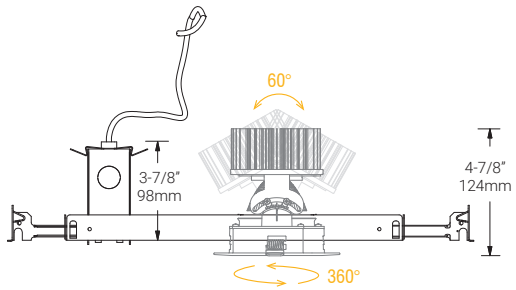

System Components	Power supplies: remote driver
-------------------	--------------------------------------

Mounting Options & Dimensions

LED Insert Dimensions

Fixture

Front View

3D View

Beam

Non-Insulated Housing

Side View

Front View

3D View

Standard LED Module | 26W, 3000K, 90+ CRI | Silver Reflector and Silver Baffle

Polar Candela Distribution

Beam Width: 15°

Illuminance at a Distance

Distance		Center Beam fc	Beam Width			
3.0ft	0.91m	958fc	0.9ft	0.27m	0.9ft	0.27m
6.0ft	1.83m	239fc	1.9ft	0.58m	1.9ft	0.58m
9.0ft	2.74m	106fc	2.8ft	0.85m	2.8ft	0.85m
12ft	3.66m	59.9fc	3.8ft	1.15m	3.8ft	1.15m
15ft	4.57m	38.3fc	4.7ft	1.43m	4.7ft	1.43m
18ft	5.49m	26.6fc	5.7ft	1.73m	5.7ft	1.73m

Delivered Lumen: 1602.4 lm
 ■ Vertical Beam Spread: 17.9°
 ■ Horizontal Beam Spread: 17.9°

Polar Candela Distribution

Beam Width: 30°

Illuminance at a Distance

Distance		Center Beam fc	Beam Width			
3.0ft	0.91m	444fc	1.7ft	0.51m	1.7ft	0.51m
6.0ft	1.83m	111fc	3.4ft	1.03m	3.4ft	1.03m
9.0ft	2.74m	49.3fc	5.2ft	1.58m	5.2ft	1.58m
12ft	3.66m	27.7fc	6.9ft	2.10m	6.9ft	2.10m
15ft	4.57m	17.8fc	8.6ft	2.62m	8.6ft	2.62m
18ft	5.49m	12.3fc	10.3ft	3.14m	10.3ft	3.14m