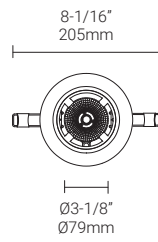

L405

EXTERIOR | INTERIOR
Recessed Downlight

○ Damp and Dry location

Performance

LED Module	Wattage	Forward Current	Power Consumption Budget per fixture (including driver)	LED output (Source)	Fixture Output (Delivered)
Standard	26W	700mA	31W	2860 lm	1602-1613 lm
Xicato Artist	17W	500mA	21W	1870 lm	645-689.5 lm
Lumenetix	26W	700mA	31W	2860 lm	1190-1271.5 lm
Warm Dim	26W	700mA	31W	2860 lm	887-948 lm

System Components	Power supplies: remote driver
-------------------	--------------------------------------

Mounting Options & Dimensions

LED Insert Dimensions

Fixture

Front View

3D View

Beam

Non-Insulated Housing

Side View

Front View

3D View

Standard LED Module | 26W, 3000K, 90+ CRI | Silver Reflector and Silver Baffle

Polar Candela Distribution

Beam Width: 15°

Illuminance at a Distance

Distance		Center Beam fc	Beam Width			
3.0ft	0.91m	958fc	0.9ft	0.27m	0.9ft	0.27m
6.0ft	1.83m	239fc	1.9ft	0.58m	1.9ft	0.58m
9.0ft	2.74m	106fc	2.8ft	0.85m	2.8ft	0.85m
12ft	3.66m	59.9fc	3.8ft	1.15m	3.8ft	1.15m
15ft	4.57m	38.3fc	4.7ft	1.43m	4.7ft	1.43m
18ft	5.49m	26.6fc	5.7ft	1.73m	5.7ft	1.73m

Delivered Lumen: 1602.4 lm
 ■ Vertical Beam Spread: 17.9°
 ■ Horizontal Beam Spread: 17.9°

Polar Candela Distribution

Beam Width: 30°

Illuminance at a Distance

Distance		Center Beam fc	Beam Width			
3.0ft	0.91m	444fc	1.7ft	0.51m	1.7ft	0.51m
6.0ft	1.83m	111fc	3.4ft	1.03m	3.4ft	1.03m
9.0ft	2.74m	49.3fc	5.2ft	1.58m	5.2ft	1.58m
12ft	3.66m	27.7fc	6.9ft	2.10m	6.9ft	2.10m
15ft	4.57m	17.8fc	8.6ft	2.62m	8.6ft	2.62m
18ft	5.49m	12.3fc	10.3ft	3.14m	10.3ft	3.14m