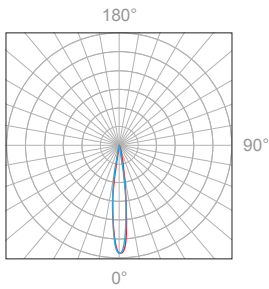

Mounting Options & Dimensions

LED Fixture Dimensions

Fixture

Top View

3D View

Beam

Non-insulated housing with driver

Side View

Bottom View

3D View

Retrofit housing with driver

Side View

Top View

3D View

13W, 3000K, 90+ CRI, Silver Reflector

Polar Candela Distribution

Beam Width: 15°

Illuminance at a Distance

| Distance |       | Center Beam fc | Beam Width |       |       |       |
|----------|-------|----------------|------------|-------|-------|-------|
| 3.0ft    | 0.91m | 1281fc         | 0.4ft      | 0.12m | 0.4ft | 0.12m |
| 6.0ft    | 1.83m | 310fc          | 0.7ft      | 0.21m | 0.8ft | 0.24m |
| 9.0ft    | 2.74m | 135fc          | 1.1ft      | 0.34m | 1.1ft | 0.34m |
| 12.0ft   | 3.66m | 76fc           | 1.5ft      | 0.46m | 1.5ft | 0.46m |
| 15.0ft   | 4.57m | 48fc           | 1.8ft      | 0.55m | 1.9ft | 0.58m |
| 18.0ft   | 5.49m | 33fc           | 2.2ft      | 0.67m | 2.3ft | 0.70m |

Delivered Lumen: 976 lm  
 ■ Vertical Beam Spread: 17.1°  
 ■ Horizontal Beam Spread: 18.1°

Polar Candela Distribution

Beam Width: 30°

Illuminance at a Distance

| Distance |       | Center Beam fc | Beam Width |       |       |       |
|----------|-------|----------------|------------|-------|-------|-------|
| 3.0ft    | 0.91m | 412fc          | 0.9ft      | 0.27m | 0.9ft | 0.27m |
| 6.0ft    | 1.83m | 98fc           | 1.7ft      | 0.52m | 1.7ft | 0.52m |
| 9.0ft    | 2.74m | 42fc           | 2.6ft      | 0.79m | 2.6ft | 0.79m |
| 12.0ft   | 3.66m | 24fc           | 3.5ft      | 1.07m | 3.5ft | 1.07m |
| 15.0ft   | 4.57m | 15fc           | 4.4ft      | 1.34m | 4.4ft | 1.34m |
| 18.0ft   | 5.49m | 11fc           | 5.2ft      | 1.58m | 5.2ft | 1.58m |