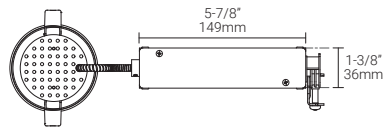

Mounting Options & Dimensions

LED Fixture Dimensions

Top View

3D View

Beam

Non-insulated housing with driver

Side View

Retrofit housing with driver

Side View

Top View

3D View