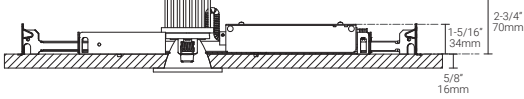

### Luminaire Construction

|                     |   |
|---------------------|---|
| LED Light Source    | <b>W27H</b> = CCT: 2700K, CRI (Ra): 90+, Colour Consistency: 2SDCM<br><b>W30H</b> = CCT: 3000K, CRI (Ra): 90+, Colour Consistency: 2SDCM<br><b>W35H</b> = CCT: 3500K, CRI (Ra): 90+, Colour Consistency: 2SDCM<br><b>W27V</b> = CCT: 2700K, CRI (Ra): 97+, Colour Consistency: 2SDCM<br><b>W30V</b> = CCT: 3000K, CRI (Ra): 97+, Colour Consistency: 2SDCM<br><b>WD</b> = CCT: 1800K-3000K, CRI (Ra): 95+ |
| Weight              | 2lbs (0.45kg) fixture only  |
| Material            | <b>Fixture:</b> machined marine-grade aluminum  |
| Supplied with       | <b>Non-insulated housing:</b> Comes with frame, built-in nailer, housing cover, and cord<br><b>Retrofit driver:</b> remote driver housing and cord  |
| Warranty & LED Life | 5 years limited warranty<br>Estimated useful life of LED is 50,000 hours.   |

Mounting Options & Dimensions

LED Fixture Dimensions

Fixture

Top View

3D View

Beam

Non-insulated housing with driver

Side View