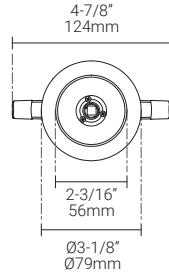

### Application

|             |  |
|-------------|--|
| Environment | Damp and Dry Location approved. IP 54.   |
| Mounting    | Mounts with spring clips.<br><b>Cut-out size:</b> Ø 2-1/2" (63.5mm)<br><b>Cord Length:</b> 22-1/4" (565mm) |

Mounting Options & Dimensions

LED Fixture Dimensions

Fixture

Top View

3D View

Beam

Non-insulated housing with driver

Side View