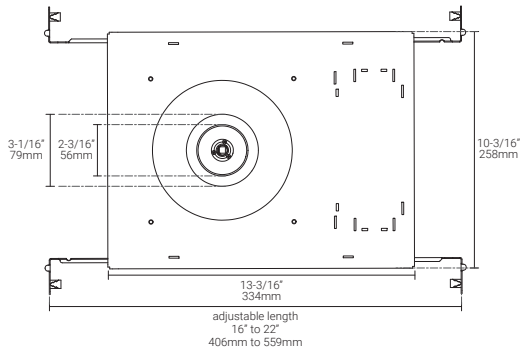

Non-insulated housing with driver

Side View

Bottom View