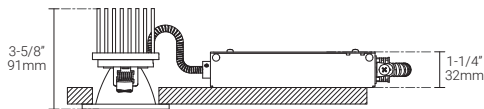

Retrofit housing with driver

Side View