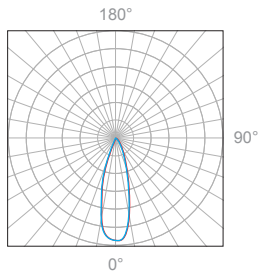

Beam Width: 15°

Illuminance at a Distance

| Distance |       | Center Beam fc | Beam Width |       |       |       |
|----------|-------|----------------|------------|-------|-------|-------|
| 3.0ft    | 0.91m | 1281fc         | 0.4ft      | 0.12m | 0.4ft | 0.12m |
| 6.0ft    | 1.83m | 310fc          | 0.7ft      | 0.21m | 0.8ft | 0.24m |
| 9.0ft    | 2.74m | 135fc          | 1.1ft      | 0.34m | 1.1ft | 0.34m |
| 12.0ft   | 3.66m | 76fc           | 1.5ft      | 0.46m | 1.5ft | 0.46m |
| 15.0ft   | 4.57m | 48fc           | 1.8ft      | 0.55m | 1.9ft | 0.58m |
| 18.0ft   | 5.49m | 33fc           | 2.2ft      | 0.67m | 2.3ft | 0.70m |

Delivered Lumen: 976 lm  
 ■ Vertical Beam Spread: 17.1°  
 ■ Horizontal Beam Spread: 18.1°

Polar Candela Distribution

Beam Width: 30°

Illuminance at a Distance

| Distance |       | Center Beam fc | Beam Width |       |       |       |
|----------|-------|----------------|------------|-------|-------|-------|
| 3.0ft    | 0.91m | 412fc          | 0.9ft      | 0.27m | 0.9ft | 0.27m |
| 6.0ft    | 1.83m | 98fc           | 1.7ft      | 0.52m | 1.7ft | 0.52m |
| 9.0ft    | 2.74m | 42fc           | 2.6ft      | 0.79m | 2.6ft | 0.79m |
| 12.0ft   | 3.66m | 24fc           | 3.5ft      | 1.07m | 3.5ft | 1.07m |
| 15.0ft   | 4.57m | 15fc           | 4.4ft      | 1.34m | 4.4ft | 1.34m |
| 18.0ft   | 5.49m | 11fc           | 5.2ft      | 1.58m | 5.2ft | 1.58m |