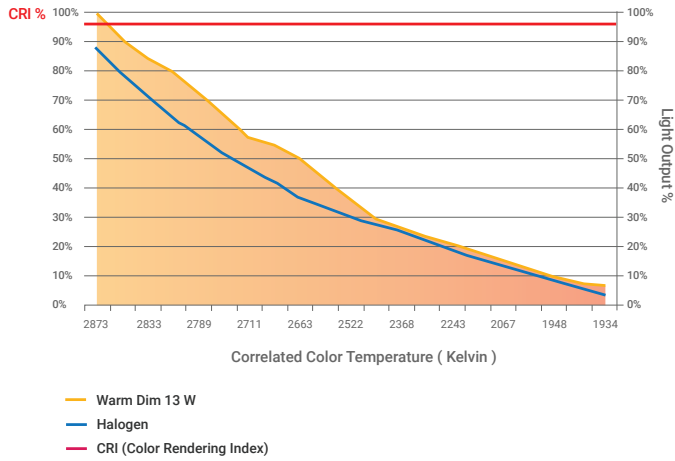

Warm Dimming VS. Halogen