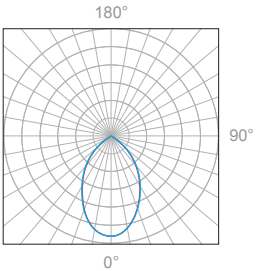

Delivered Lumen: 976 lm  
 ■ Vertical Beam Spread: 17.1°  
 ■ Horizontal Beam Spread: 18.1°

Polar Candela Distribution

Beam Width: 30°

Illuminance at a Distance

| Distance |       | Center Beam fc | Beam Width |       |       |       |
|----------|-------|----------------|------------|-------|-------|-------|
| 3.0ft    | 0.91m | 412fc          | 0.9ft      | 0.27m | 0.9ft | 0.27m |
| 6.0ft    | 1.83m | 98fc           | 1.7ft      | 0.52m | 1.7ft | 0.52m |
| 9.0ft    | 2.74m | 42fc           | 2.6ft      | 0.79m | 2.6ft | 0.79m |
| 12.0ft   | 3.66m | 24fc           | 3.5ft      | 1.07m | 3.5ft | 1.07m |
| 15.0ft   | 4.57m | 15fc           | 4.4ft      | 1.34m | 4.4ft | 1.34m |
| 18.0ft   | 5.49m | 11fc           | 5.2ft      | 1.58m | 5.2ft | 1.58m |

Delivered Lumen: 983 lm  
 ■ Vertical Beam Spread: 32.5°  
 ■ Horizontal Beam Spread: 32.1°

Polar Candela Distribution

Beam Width: 60°

Illuminance at a Distance

| Distance |       | Center Beam fc | Beam Width |       |        |       |
|----------|-------|----------------|------------|-------|--------|-------|
| 3.0ft    | 0.91m | 90.7fc         | 3.5ft      | 1.07m | 3.4ft  | 1.36m |
| 6.0ft    | 1.83m | 22.7fc         | 6.9ft      | 2.10m | 6.9ft  | 2.10m |
| 9.0ft    | 2.74m | 10.1fc         | 10.4ft     | 3.17m | 10.3ft | 3.14m |
| 12.0ft   | 3.66m | 5.67fc         | 13.8ft     | 4.21m | 13.8ft | 4.21m |
| 15.0ft   | 4.57m | 3.63fc         | 17.3ft     | 5.27m | 17.2ft | 5.24m |
| 18.0ft   | 5.49m | 2.52fc         | 20.7ft     | 6.31m | 20.6ft | 6.28m |