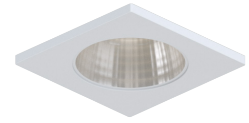

## INTERIOR

Recessed Downlight | For ceilings, soffits

○ Damp and Dry location