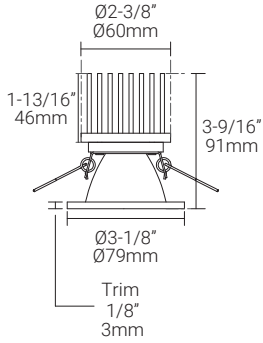

### Application

|             |  |
|-------------|--|
| Environment | Damp and Dry Location approved. IP 54.   |
| Mounting    | Mounts with spring clips.<br><b>Cut-out size:</b> Ø 2-1/2" (63.5mm)<br><b>Cord Length:</b> 22-1/4" (565mm) |

Mounting Options & Dimensions

LED Fixture Dimensions

Fixture

Top View

3D View

Beam

Non-insulated housing with driver

Side View