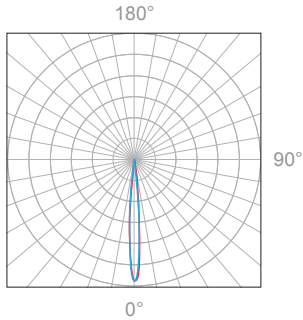

Delivered Lumen: 261 lm  
 ■ Vertical Beam Spread: 19.5°  
 ■ Horizontal Beam Spread: 19.5°

Polar Candela Distribution

Beam Width: 30°

Illuminance at a Distance

Distance		Center Beam fc	Beam Width			
3.0ft	0.91m	114.2fc	1.4ft	0.43m	1.4ft	0.43m
6.0ft	1.83m	28.8fc	2.9ft	0.88m	2.9ft	0.88m
9.0ft	2.74m	12.8fc	4.3ft	1.31m	4.3ft	1.31m
12.0ft	3.66m	7.5fc	5.7ft	1.74m	5.7ft	1.74m
15.0ft	4.57m	4.8fc	7.2ft	2.19m	7.2ft	2.19m
18.0ft	5.49m	3.4fc	8.6ft	2.62m	8.6ft	2.62m

Delivered Lumen: 251 lm  
 ■ Vertical Beam Spread: 26.9°  
 ■ Horizontal Beam Spread: 26.9°

Polar Candela Distribution

Beam Width: 48°

Illuminance at a Distance

Distance		Center Beam fc	Beam Width			
3.0ft	0.91m	45.9fc	2.6ft	0.79m	2.6ft	0.79m
6.0ft	1.83m	11.7fc	5.3ft	1.62m	5.3ft	1.62m
9.0ft	2.74m	5.2fc	7.9ft	2.41m	7.9ft	2.41m
12.0ft	3.66m	3fc	10.6ft	3.23m	10.6ft	3.23m
15.0ft	4.57m	2fc	13.2ft	4.02m	13.2ft	4.02m
18.0ft	5.49m	1.6fc	15.9ft	4.85m	15.9ft	4.85m

Delivered Lumen: 224 lm  
 ■ Vertical Beam Spread: 47.6°  
 ■ Horizontal Beam Spread: 47.6°

8W, 3000K, 90+ CRI

**Polar Candela Distribution**

**Beam Width: 12°**

**Illuminance at a Distance**

Distance		Center Beam fc	Beam Width			
3.0ft	0.91m	328.6fc	1.0ft	0.30m	1.0ft	0.30m
6.0ft	1.83m	79fc	2.1ft	0.64m	2.1ft	0.64m
9.0ft	2.74m	35.2fc	3.1ft	0.94m	3.1ft	0.94m
12.0ft	3.66m	19.2fc	4.1ft	1.25m	4.1ft	1.25m
15.0ft	4.57m	12.8fc	5.2ft	1.58m	5.2ft	1.58m
18.0ft	5.49m	9.1fc	6.2ft	1.89m	6.2ft	1.89m

Delivered Lumen: 433 lm  
 ■ Vertical Beam Spread: 19.5°  
 ■ Horizontal Beam Spread: 19.5°

**Polar Candela Distribution**

**Beam Width: 30°**

**Illuminance at a Distance**

Distance		Center Beam fc	Beam Width			
3.0ft	0.91m	202.7fc	1.4ft	0.43m	1.4ft	0.43m
6.0ft	1.83m	50.1fc	2.9ft	0.88m	2.9ft	0.88m
9.0ft	2.74m	21.3fc	4.3ft	1.31m	4.3ft	1.31m
12.0ft	3.66m	11.7fc	5.7ft	1.74m	5.7ft	1.74m
15.0ft	4.57m	8.2fc	7.2ft	2.19m	7.2ft	2.19m
18.0ft	5.49m	6.3fc	8.6ft	2.62m	8.6ft	2.62m