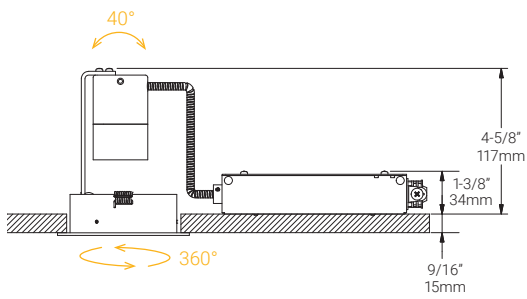

LED Insert Dimensions

Fixture

Front View

3D View

3D View (with Spring Clips)

Retrofit Housing

Side View

Bottom View

3D View

Non-Insulated Housing

Bottom View

3D View

Side View

4W, 3000K, 90+ CRI

Polar Candela Distribution

Beam Width: 12°

Illuminance at a Distance

Distance		Center Beam fc	Beam Width			
3.0ft	0.91m	180.3fc	1.0ft	0.30m	1.0ft	0.30m
6.0ft	1.83m	30.9fc	2.1ft	0.64m	2.1ft	0.64m
9.0ft	2.74m	19.2fc	3.1ft	0.94m	3.1ft	0.94m
12.0ft	3.66m	10.7fc	4.1ft	1.25m	4.1ft	1.25m
15.0ft	4.57m	7.3fc	5.2ft	1.58m	5.2ft	1.58m
18.0ft	5.49m	5fc	6.2ft	1.89m	6.2ft	1.89m