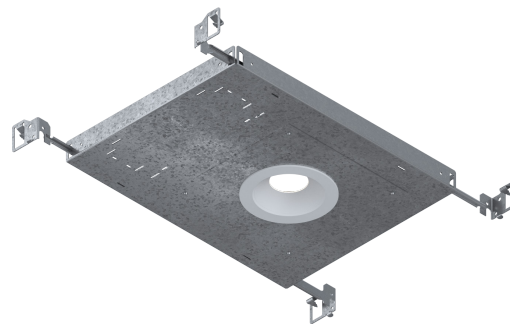

LED Insert Dimensions

Fixture

Front View

3D View

3D View (with Spring Clips)

Retrofit Housing

Side View

Bottom View

3D View

Non-Insulated Housing

Bottom View

3D View

Side View

4W, 3000K, 90+ CRI

Polar Candela Distribution

Beam Width: 12°

Illuminance at a Distance

Distance		Center Beam fc	Beam Width			
3.0ft	0.91m	180.3fc	1.0ft	0.30m	1.0ft	0.30m
6.0ft	1.83m	30.9fc	2.1ft	0.64m	2.1ft	0.64m
9.0ft	2.74m	19.2fc	3.1ft	0.94m	3.1ft	0.94m
12.0ft	3.66m	10.7fc	4.1ft	1.25m	4.1ft	1.25m
15.0ft	4.57m	7.3fc	5.2ft	1.58m	5.2ft	1.58m
18.0ft	5.49m	5fc	6.2ft	1.89m	6.2ft	1.89m