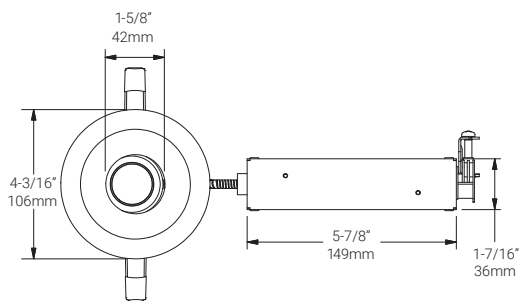

LED Insert Dimensions

Fixture

Front View

3D View

3D View (with Spring Clips)

Retrofit Housing

Side View

Bottom View

3D View

Non-Insulated Housing

Bottom View

3D View

Side View

4W, 3000K, 90+ CRI

Polar Candela Distribution

Beam Width: 12°

Illuminance at a Distance

Distance		Center Beam fc	Beam Width			
3.0ft	0.91m	180.3fc	1.0ft	0.30m	1.0ft	0.30m
6.0ft	1.83m	30.9fc	2.1ft	0.64m	2.1ft	0.64m
9.0ft	2.74m	19.2fc	3.1ft	0.94m	3.1ft	0.94m
12.0ft	3.66m	10.7fc	4.1ft	1.25m	4.1ft	1.25m
15.0ft	4.57m	7.3fc	5.2ft	1.58m	5.2ft	1.58m
18.0ft	5.49m	5fc	6.2ft	1.89m	6.2ft	1.89m