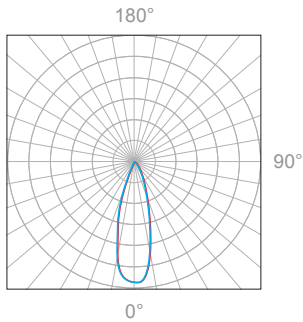

Delivered Lumen: 261 lm  
 ■ Vertical Beam Spread: 19.5°  
 ■ Horizontal Beam Spread: 19.5°

Polar Candela Distribution

Beam Width: 30°

Illuminance at a Distance

Distance		Center Beam fc	Beam Width			
3.0ft	0.91m	114.2fc	1.4ft	0.43m	1.4ft	0.43m
6.0ft	1.83m	28.8fc	2.9ft	0.88m	2.9ft	0.88m
9.0ft	2.74m	12.8fc	4.3ft	1.31m	4.3ft	1.31m
12.0ft	3.66m	7.5fc	5.7ft	1.74m	5.7ft	1.74m
15.0ft	4.57m	4.8fc	7.2ft	2.19m	7.2ft	2.19m
18.0ft	5.49m	3.4fc	8.6ft	2.62m	8.6ft	2.62m

Delivered Lumen: 251 lm  
 ■ Vertical Beam Spread: 26.9°  
 ■ Horizontal Beam Spread: 26.9°

Polar Candela Distribution

Beam Width: 48°

Illuminance at a Distance

Distance		Center Beam fc	Beam Width			
3.0ft	0.91m	45.9fc	2.6ft	0.79m	2.6ft	0.79m
6.0ft	1.83m	11.7fc	5.3ft	1.62m	5.3ft	1.62m
9.0ft	2.74m	5.2fc	7.9ft	2.41m	7.9ft	2.41m
12.0ft	3.66m	3fc	10.6ft	3.23m	10.6ft	3.23m
15.0ft	4.57m	2fc	13.2ft	4.02m	13.2ft	4.02m
18.0ft	5.49m	1.6fc	15.9ft	4.85m	15.9ft	4.85m

Delivered Lumen: 224 lm  
 ■ Vertical Beam Spread: 47.6°  
 ■ Horizontal Beam Spread: 47.6°

8W, 3000K, 90+ CRI

**Polar Candela Distribution**

**Beam Width: 12°**

**Illuminance at a Distance**

Distance		Center Beam fc	Beam Width			
3.0ft	0.91m	328.6fc	1.0ft	0.30m	1.0ft	0.30m
6.0ft	1.83m	79fc	2.1ft	0.64m	2.1ft	0.64m
9.0ft	2.74m	35.2fc	3.1ft	0.94m	3.1ft	0.94m
12.0ft	3.66m	19.2fc	4.1ft	1.25m	4.1ft	1.25m
15.0ft	4.57m	12.8fc	5.2ft	1.58m	5.2ft	1.58m
18.0ft	5.49m	9.1fc	6.2ft	1.89m	6.2ft	1.89m

Delivered Lumen: 433 lm  
 ■ Vertical Beam Spread: 19.5°  
 ■ Horizontal Beam Spread: 19.5°

**Polar Candela Distribution**

**Beam Width: 30°**

**Illuminance at a Distance**

Distance		Center Beam fc	Beam Width			
3.0ft	0.91m	202.7fc	1.4ft	0.43m	1.4ft	0.43m
6.0ft	1.83m	50.1fc	2.9ft	0.88m	2.9ft	0.88m
9.0ft	2.74m	21.3fc	4.3ft	1.31m	4.3ft	1.31m
12.0ft	3.66m	11.7fc	5.7ft	1.74m	5.7ft	1.74m
15.0ft	4.57m	8.2fc	7.2ft	2.19m	7.2ft	2.19m
18.0ft	5.49m	6.3fc	8.6ft	2.62m	8.6ft	2.62m