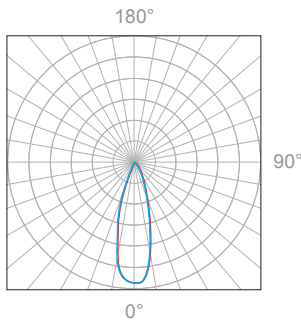

3D View

Non-Insulated Housing

Bottom View

3D View

Side View

4W, 3000K, 90+ CRI

Polar Candela Distribution

Beam Width: 12°

Illuminance at a Distance

Distance		Center Beam fc	Beam Width			
3.0ft	0.91m	180.3fc	1.0ft	0.30m	1.0ft	0.30m
6.0ft	1.83m	30.9fc	2.1ft	0.64m	2.1ft	0.64m
9.0ft	2.74m	19.2fc	3.1ft	0.94m	3.1ft	0.94m
12.0ft	3.66m	10.7fc	4.1ft	1.25m	4.1ft	1.25m
15.0ft	4.57m	7.3fc	5.2ft	1.58m	5.2ft	1.58m
18.0ft	5.49m	5fc	6.2ft	1.89m	6.2ft	1.89m

Delivered Lumen: 261 lm  
 ■ Vertical Beam Spread: 19.5°  
 ■ Horizontal Beam Spread: 19.5°

Polar Candela Distribution

Beam Width: 30°

Illuminance at a Distance

Distance		Center Beam fc	Beam Width			
3.0ft	0.91m	114.2fc	1.4ft	0.43m	1.4ft	0.43m
6.0ft	1.83m	28.8fc	2.9ft	0.88m	2.9ft	0.88m
9.0ft	2.74m	12.8fc	4.3ft	1.31m	4.3ft	1.31m
12.0ft	3.66m	7.5fc	5.7ft	1.74m	5.7ft	1.74m
15.0ft	4.57m	4.8fc	7.2ft	2.19m	7.2ft	2.19m
18.0ft	5.49m	3.4fc	8.6ft	2.62m	8.6ft	2.62m

Delivered Lumen: 251 lm  
 ■ Vertical Beam Spread: 26.9°  
 ■ Horizontal Beam Spread: 26.9°

Polar Candela Distribution

Beam Width: 48°

Illuminance at a Distance

Distance		Center Beam fc	Beam Width			
3.0ft	0.91m	45.9fc	2.6ft	0.79m	2.6ft	0.79m
6.0ft	1.83m	11.7fc	5.3ft	1.62m	5.3ft	1.62m
9.0ft	2.74m	5.2fc	7.9ft	2.41m	7.9ft	2.41m
12.0ft	3.66m	3fc	10.6ft	3.23m	10.6ft	3.23m
15.0ft	4.57m	2fc	13.2ft	4.02m	13.2ft	4.02m
18.0ft	5.49m	1.6fc	15.9ft	4.85m	15.9ft	4.85m