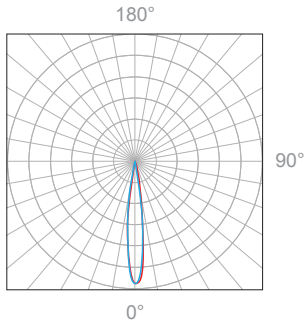

3D View

Non-Insulated Housing

Bottom View

3D View

Side View

4W, 3000K, 90+ CRI

Polar Candela Distribution

Beam Width: 12°

Illuminance at a Distance

Distance		Center Beam fc	Beam Width			
3.0ft	0.91m	180.3fc	1.0ft	0.30m	1.0ft	0.30m
6.0ft	1.83m	30.9fc	2.1ft	0.64m	2.1ft	0.64m
9.0ft	2.74m	19.2fc	3.1ft	0.94m	3.1ft	0.94m
12.0ft	3.66m	10.7fc	4.1ft	1.25m	4.1ft	1.25m
15.0ft	4.57m	7.3fc	5.2ft	1.58m	5.2ft	1.58m
18.0ft	5.49m	5fc	6.2ft	1.89m	6.2ft	1.89m

Delivered Lumen: 261 lm  
 ■ Vertical Beam Spread: 19.5°  
 ■ Horizontal Beam Spread: 19.5°

Polar Candela Distribution

Beam Width: 30°

Illuminance at a Distance

Distance		Center Beam fc	Beam Width			
3.0ft	0.91m	114.2fc	1.4ft	0.43m	1.4ft	0.43m
6.0ft	1.83m	28.8fc	2.9ft	0.88m	2.9ft	0.88m
9.0ft	2.74m	12.8fc	4.3ft	1.31m	4.3ft	1.31m
12.0ft	3.66m	7.5fc	5.7ft	1.74m	5.7ft	1.74m
15.0ft	4.57m	4.8fc	7.2ft	2.19m	7.2ft	2.19m
18.0ft	5.49m	3.4fc	8.6ft	2.62m	8.6ft	2.62m

Delivered Lumen: 251 lm  
 ■ Vertical Beam Spread: 26.9°  
 ■ Horizontal Beam Spread: 26.9°

Polar Candela Distribution

Beam Width: 48°

Illuminance at a Distance

Distance		Center Beam fc	Beam Width			
3.0ft	0.91m	45.9fc	2.6ft	0.79m	2.6ft	0.79m
6.0ft	1.83m	11.7fc	5.3ft	1.62m	5.3ft	1.62m
9.0ft	2.74m	5.2fc	7.9ft	2.41m	7.9ft	2.41m
12.0ft	3.66m	3fc	10.6ft	3.23m	10.6ft	3.23m
15.0ft	4.57m	2fc	13.2ft	4.02m	13.2ft	4.02m
18.0ft	5.49m	1.6fc	15.9ft	4.85m	15.9ft	4.85m