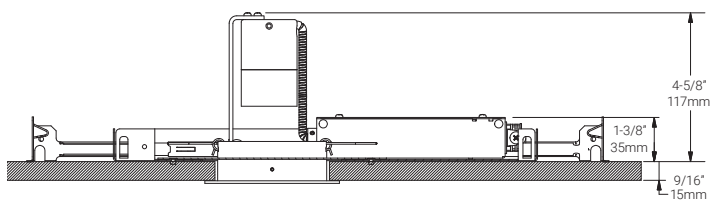

LED Insert Dimensions

Fixture

Front View

3D View

3D View (with Spring Clips)

Retrofit Housing

Side View

Bottom View

3D View

Non-Insulated Housing

Bottom View

3D View

Side View

4W, 3000K, 90+ CRI

Polar Candela Distribution

Beam Width: 12°

Illuminance at a Distance

Distance		Center Beam fc	Beam Width			
3.0ft	0.91m	180.3fc	1.0ft	0.30m	1.0ft	0.30m
6.0ft	1.83m	30.9fc	2.1ft	0.64m	2.1ft	0.64m
9.0ft	2.74m	19.2fc	3.1ft	0.94m	3.1ft	0.94m
12.0ft	3.66m	10.7fc	4.1ft	1.25m	4.1ft	1.25m
15.0ft	4.57m	7.3fc	5.2ft	1.58m	5.2ft	1.58m
18.0ft	5.49m	5fc	6.2ft	1.89m	6.2ft	1.89m