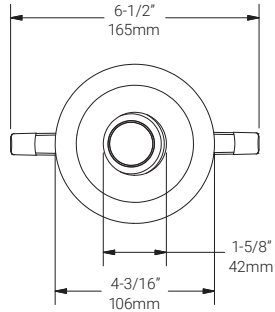

## Application

Environment	Dry Location approved. IP 42.
Mounting	Recessed mount with spring clips. Cut-out size: Ø 3-5/8" (92.08mm). Cord Length: 22-1/4" (565mm)

LED Insert Dimensions

Fixture

Front View

3D View

3D View (with Spring Clips)

Retrofit Housing

Side View

Bottom View