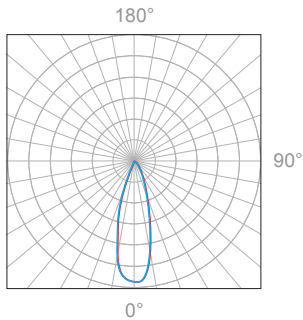

Delivered Lumen: 251 lm  
 ■ Vertical Beam Spread: 26.9°  
 ■ Horizontal Beam Spread: 26.9°

Polar Candela Distribution

Beam Width: 48°

Illuminance at a Distance

Distance		Center Beam fc	Beam Width			
3.0ft	0.91m	45.9fc	2.6ft	0.79m	2.6ft	0.79m
6.0ft	1.83m	11.7fc	5.3ft	1.62m	5.3ft	1.62m
9.0ft	2.74m	5.2fc	7.9ft	2.41m	7.9ft	2.41m
12.0ft	3.66m	3fc	10.6ft	3.23m	10.6ft	3.23m
15.0ft	4.57m	2fc	13.2ft	4.02m	13.2ft	4.02m
18.0ft	5.49m	1.6fc	15.9ft	4.85m	15.9ft	4.85m

Delivered Lumen: 224 lm  
 ■ Vertical Beam Spread: 47.6°  
 ■ Horizontal Beam Spread: 47.6°

8W, 3000K, 90+ CRI

**Polar Candela Distribution**

**Beam Width: 12°**

**Illuminance at a Distance**

Distance		Center Beam fc	Beam Width			
3.0ft	0.91m	328.6fc	1.0ft	0.30m	1.0ft	0.30m
6.0ft	1.83m	79fc	2.1ft	0.64m	2.1ft	0.64m
9.0ft	2.74m	35.2fc	3.1ft	0.94m	3.1ft	0.94m
12.0ft	3.66m	19.2fc	4.1ft	1.25m	4.1ft	1.25m
15.0ft	4.57m	12.8fc	5.2ft	1.58m	5.2ft	1.58m
18.0ft	5.49m	9.1fc	6.2ft	1.89m	6.2ft	1.89m

Delivered Lumen: 433 lm  
 ■ Vertical Beam Spread: 19.5°  
 ■ Horizontal Beam Spread: 19.5°

**Polar Candela Distribution**

**Beam Width: 30°**

**Illuminance at a Distance**

Distance		Center Beam fc	Beam Width			
3.0ft	0.91m	202.7fc	1.4ft	0.43m	1.4ft	0.43m
6.0ft	1.83m	50.1fc	2.9ft	0.88m	2.9ft	0.88m
9.0ft	2.74m	21.3fc	4.3ft	1.31m	4.3ft	1.31m
12.0ft	3.66m	11.7fc	5.7ft	1.74m	5.7ft	1.74m
15.0ft	4.57m	8.2fc	7.2ft	2.19m	7.2ft	2.19m
18.0ft	5.49m	6.3fc	8.6ft	2.62m	8.6ft	2.62m

Delivered Lumen: 418 lm  
 ■ Vertical Beam Spread: 26.9°  
 ■ Horizontal Beam Spread: 26.9°

**Polar Candela Distribution**

**Beam Width: 48°**

**Illuminance at a Distance**

Distance		Center Beam fc	Beam Width			
3.0ft	0.91m	75.7fc	2.6ft	0.79m	2.6ft	0.79m
6.0ft	1.83m	19.2fc	5.3ft	1.62m	5.3ft	1.62m
9.0ft	2.74m	8.5fc	7.9ft	2.41m	7.9ft	2.41m
12.0ft	3.66m	4.9fc	10.6ft	3.23m	10.6ft	3.23m
15.0ft	4.57m	3.3fc	13.2ft	4.02m	13.2ft	4.02m
18.0ft	5.49m	2.3fc	15.9ft	4.85m	15.9ft	4.85m