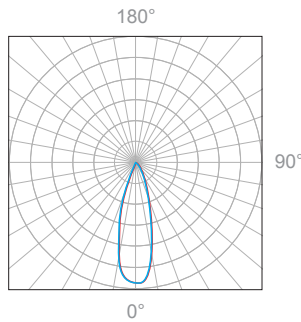

3D View

Non-Insulated Housing

Bottom View

3D View

Side View

4W, 3000K, 90+ CRI

Polar Candela Distribution

Beam Width: 12°

Illuminance at a Distance

Distance		Center Beam fc	Beam Width			
3.0ft	0.91m	180.3fc	1.0ft	0.30m	1.0ft	0.30m
6.0ft	1.83m	30.9fc	2.1ft	0.64m	2.1ft	0.64m
9.0ft	2.74m	19.2fc	3.1ft	0.94m	3.1ft	0.94m
12.0ft	3.66m	10.7fc	4.1ft	1.25m	4.1ft	1.25m
15.0ft	4.57m	7.3fc	5.2ft	1.58m	5.2ft	1.58m
18.0ft	5.49m	5fc	6.2ft	1.89m	6.2ft	1.89m

Delivered Lumen: 261 lm  
 ■ Vertical Beam Spread: 19.5°  
 ■ Horizontal Beam Spread: 19.5°

Polar Candela Distribution

Beam Width: 30°

Illuminance at a Distance

Distance		Center Beam fc	Beam Width			
3.0ft	0.91m	114.2fc	1.4ft	0.43m	1.4ft	0.43m
6.0ft	1.83m	28.8fc	2.9ft	0.88m	2.9ft	0.88m
9.0ft	2.74m	12.8fc	4.3ft	1.31m	4.3ft	1.31m
12.0ft	3.66m	7.5fc	5.7ft	1.74m	5.7ft	1.74m
15.0ft	4.57m	4.8fc	7.2ft	2.19m	7.2ft	2.19m
18.0ft	5.49m	3.4fc	8.6ft	2.62m	8.6ft	2.62m

Delivered Lumen: 251 lm  
 ■ Vertical Beam Spread: 26.9°  
 ■ Horizontal Beam Spread: 26.9°

Polar Candela Distribution

Beam Width: 48°

Illuminance at a Distance

Distance		Center Beam fc	Beam Width			
3.0ft	0.91m	45.9fc	2.6ft	0.79m	2.6ft	0.79m
6.0ft	1.83m	11.7fc	5.3ft	1.62m	5.3ft	1.62m
9.0ft	2.74m	5.2fc	7.9ft	2.41m	7.9ft	2.41m
12.0ft	3.66m	3fc	10.6ft	3.23m	10.6ft	3.23m
15.0ft	4.57m	2fc	13.2ft	4.02m	13.2ft	4.02m
18.0ft	5.49m	1.6fc	15.9ft	4.85m	15.9ft	4.85m