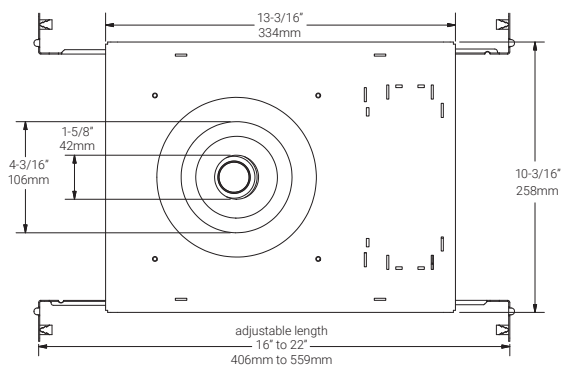

LED Insert Dimensions

Fixture

Front View

3D View

3D View (with Spring Clips)

Retrofit Housing

Side View

Bottom View

3D View

Non-Insulated Housing

Bottom View

3D View

Side View

4W, 3000K, 90+ CRI

Polar Candela Distribution

Beam Width: 12°

Illuminance at a Distance

Distance		Center Beam fc	Beam Width			
3.0ft	0.91m	180.3fc	1.0ft	0.30m	1.0ft	0.30m
6.0ft	1.83m	30.9fc	2.1ft	0.64m	2.1ft	0.64m
9.0ft	2.74m	19.2fc	3.1ft	0.94m	3.1ft	0.94m
12.0ft	3.66m	10.7fc	4.1ft	1.25m	4.1ft	1.25m
15.0ft	4.57m	7.3fc	5.2ft	1.58m	5.2ft	1.58m
18.0ft	5.49m	5fc	6.2ft	1.89m	6.2ft	1.89m