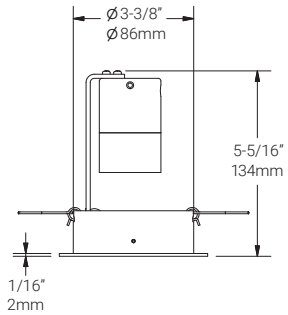

## Application

Environment	Dry Location approved. IP 42.
Mounting	Recessed mount with spring clips. Cut-out size: Ø 3-5/8" (92.08mm). Cord Length: 22-1/4" (565mm)

LED Insert Dimensions

Fixture

Front View

3D View

3D View (with Spring Clips)

Retrofit Housing

Side View

Bottom View