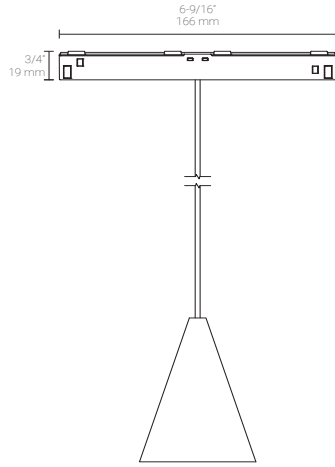

System Components (Ordered Separately)

Remote Driver : _____

* Consult MP Lighting Website or Factory.

Important Notes

Specification

1. See pg.3-5 - for different canopy options and its dimensions.
2. See pg.2 - for light quality and colour consistency details.
3. 72" (1830mm) cord or 6" (152mm) stem is included. Consult factory for custom cord/stem length.
4. Refer to Appendix or MP Lighting website for complete look of luminaire with different finish options. Please consult factory for custom finish for shrouds.

LED Fixture Dimensions

Fixture (shown with adaptor)

Front View (shown with adaptor)

3D View

Beam

Appendix

Aluminum Finishes

BA black anodized

Polar Candela Distribution

Beam Width: 12°

Illuminance at a Distance

Distance		Center Beam fc	Beam Width			
3.0ft	0.91m	180.3fc	1.0ft	0.30m	1.0ft	0.30m
6.0ft	1.83m	30.9fc	2.1ft	0.64m	2.1ft	0.64m
9.0ft	2.74m	19.2fc	3.1ft	0.94m	3.1ft	0.94m
12.0ft	3.66m	10.7fc	4.1ft	1.25m	4.1ft	1.25m
15.0ft	4.57m	7.3fc	5.2ft	1.58m	5.2ft	1.58m
18.0ft	5.49m	5fc	6.2ft	1.89m	6.2ft	1.89m

Delivered Lumen: 261 lm
 ■ Vertical Beam Spread: 19.5°
 ■ Horizontal Beam Spread: 19.5°

Polar Candela Distribution

Beam Width: 30°

Illuminance at a Distance

Distance		Center Beam fc	Beam Width			
3.0ft	0.91m	114.2fc	1.4ft	0.43m	1.4ft	0.43m
6.0ft	1.83m	28.8fc	2.9ft	0.88m	2.9ft	0.88m
9.0ft	2.74m	12.8fc	4.3ft	1.31m	4.3ft	1.31m
12.0ft	3.66m	7.5fc	5.7ft	1.74m	5.7ft	1.74m
15.0ft	4.57m	4.8fc	7.2ft	2.19m	7.2ft	2.19m
18.0ft	5.49m	3.4fc	8.6ft	2.62m	8.6ft	2.62m