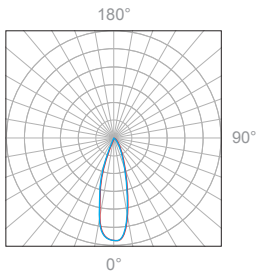

Polar Candela Distribution

Beam Width: 12°

Illuminance at a Distance

Distance		Center Beam fc	Beam Width			
3.0ft	0.91m	180.3fc	1.0ft	0.30m	1.0ft	0.30m
6.0ft	1.83m	30.9fc	2.1ft	0.64m	2.1ft	0.64m
9.0ft	2.74m	19.2fc	3.1ft	0.94m	3.1ft	0.94m
12.0ft	3.66m	10.7fc	4.1ft	1.25m	4.1ft	1.25m
15.0ft	4.57m	7.3fc	5.2ft	1.58m	5.2ft	1.58m
18.0ft	5.49m	5fc	6.2ft	1.89m	6.2ft	1.89m

Delivered Lumen: 261 lm
 ■ Vertical Beam Spread: 19.5°
 ■ Horizontal Beam Spread: 19.5°

Polar Candela Distribution

Beam Width: 30°

Illuminance at a Distance

Distance		Center Beam fc	Beam Width			
3.0ft	0.91m	114.2fc	1.4ft	0.43m	1.4ft	0.43m
6.0ft	1.83m	28.8fc	2.9ft	0.88m	2.9ft	0.88m
9.0ft	2.74m	12.8fc	4.3ft	1.31m	4.3ft	1.31m
12.0ft	3.66m	7.5fc	5.7ft	1.74m	5.7ft	1.74m
15.0ft	4.57m	4.8fc	7.2ft	2.19m	7.2ft	2.19m
18.0ft	5.49m	3.4fc	8.6ft	2.62m	8.6ft	2.62m

Delivered Lumen: 251 lm
 ■ Vertical Beam Spread: 26.9°
 ■ Horizontal Beam Spread: 26.9°

Polar Candela Distribution

Beam Width: 48°

Illuminance at a Distance

Distance		Center Beam fc	Beam Width			
3.0ft	0.91m	45.9fc	2.6ft	0.79m	2.6ft	0.79m
6.0ft	1.83m	11.7fc	5.3ft	1.62m	5.3ft	1.62m
9.0ft	2.74m	5.2fc	7.9ft	2.41m	7.9ft	2.41m
12.0ft	3.66m	3fc	10.6ft	3.23m	10.6ft	3.23m
15.0ft	4.57m	2fc	13.2ft	4.02m	13.2ft	4.02m
18.0ft	5.49m	1.6fc	15.9ft	4.85m	15.9ft	4.85m

Delivered Lumen: 224 lm
 ■ Vertical Beam Spread: 47.6°
 ■ Horizontal Beam Spread: 47.6°

Polar Candela Distribution

Beam Width: 12°

Illuminance at a Distance

Distance		Center Beam fc	Beam Width			
3.0ft	0.91m	328.6fc	1.0ft	0.30m	1.0ft	0.30m
6.0ft	1.83m	79fc	2.1ft	0.64m	2.1ft	0.64m
9.0ft	2.74m	35.2fc	3.1ft	0.94m	3.1ft	0.94m
12.0ft	3.66m	19.2fc	4.1ft	1.25m	4.1ft	1.25m
15.0ft	4.57m	12.8fc	5.2ft	1.58m	5.2ft	1.58m
18.0ft	5.49m	9.1fc	6.2ft	1.89m	6.2ft	1.89m