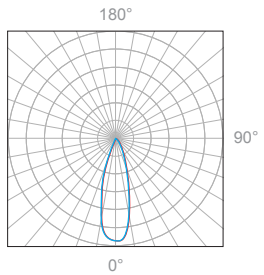

Delivered Lumen: 261 lm
 ■ Vertical Beam Spread: 19.5°
 ■ Horizontal Beam Spread: 19.5°

Polar Candela Distribution

Beam Width: 30°

Illuminance at a Distance

Distance		Center Beam fc	Beam Width			
3.0ft	0.91m	114.2fc	1.4ft	0.43m	1.4ft	0.43m
6.0ft	1.83m	28.8fc	2.9ft	0.88m	2.9ft	0.88m
9.0ft	2.74m	12.8fc	4.3ft	1.31m	4.3ft	1.31m
12.0ft	3.66m	7.5fc	5.7ft	1.74m	5.7ft	1.74m
15.0ft	4.57m	4.8fc	7.2ft	2.19m	7.2ft	2.19m
18.0ft	5.49m	3.4fc	8.6ft	2.62m	8.6ft	2.62m

Delivered Lumen: 251 lm
 ■ Vertical Beam Spread: 26.9°
 ■ Horizontal Beam Spread: 26.9°

Polar Candela Distribution

Beam Width: 48°

Illuminance at a Distance

Distance		Center Beam fc	Beam Width			
3.0ft	0.91m	45.9fc	2.6ft	0.79m	2.6ft	0.79m
6.0ft	1.83m	11.7fc	5.3ft	1.62m	5.3ft	1.62m
9.0ft	2.74m	5.2fc	7.9ft	2.41m	7.9ft	2.41m
12.0ft	3.66m	3fc	10.6ft	3.23m	10.6ft	3.23m
15.0ft	4.57m	2fc	13.2ft	4.02m	13.2ft	4.02m
18.0ft	5.49m	1.6fc	15.9ft	4.85m	15.9ft	4.85m

Delivered Lumen: 224 lm
 ■ Vertical Beam Spread: 47.6°
 ■ Horizontal Beam Spread: 47.6°

Polar Candela Distribution

Beam Width: 12°

Illuminance at a Distance

Distance		Center Beam fc	Beam Width			
3.0ft	0.91m	328.6fc	1.0ft	0.30m	1.0ft	0.30m
6.0ft	1.83m	79fc	2.1ft	0.64m	2.1ft	0.64m
9.0ft	2.74m	35.2fc	3.1ft	0.94m	3.1ft	0.94m
12.0ft	3.66m	19.2fc	4.1ft	1.25m	4.1ft	1.25m
15.0ft	4.57m	12.8fc	5.2ft	1.58m	5.2ft	1.58m
18.0ft	5.49m	9.1fc	6.2ft	1.89m	6.2ft	1.89m

Delivered Lumen: 433 lm
 ■ Vertical Beam Spread: 19.5°
 ■ Horizontal Beam Spread: 19.5°

Polar Candela Distribution

Beam Width: 30°

Illuminance at a Distance

Distance		Center Beam fc	Beam Width			
3.0ft	0.91m	202.7fc	1.4ft	0.43m	1.4ft	0.43m
6.0ft	1.83m	50.1fc	2.9ft	0.88m	2.9ft	0.88m
9.0ft	2.74m	21.3fc	4.3ft	1.31m	4.3ft	1.31m
12.0ft	3.66m	11.7fc	5.7ft	1.74m	5.7ft	1.74m
15.0ft	4.57m	8.2fc	7.2ft	2.19m	7.2ft	2.19m
18.0ft	5.49m	6.3fc	8.6ft	2.62m	8.6ft	2.62m