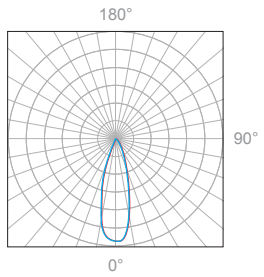

Polar Candela Distribution

Beam Width: 12°

Illuminance at a Distance

Distance		Center Beam fc	Beam Width			
3.0ft	0.91m	180.3fc	1.0ft	0.30m	1.0ft	0.30m
6.0ft	1.83m	30.9fc	2.1ft	0.64m	2.1ft	0.64m
9.0ft	2.74m	19.2fc	3.1ft	0.94m	3.1ft	0.94m
12.0ft	3.66m	10.7fc	4.1ft	1.25m	4.1ft	1.25m
15.0ft	4.57m	7.3fc	5.2ft	1.58m	5.2ft	1.58m
18.0ft	5.49m	5fc	6.2ft	1.89m	6.2ft	1.89m

Delivered Lumen: 261 lm
 ■ Vertical Beam Spread: 19.5°
 ■ Horizontal Beam Spread: 19.5°

Polar Candela Distribution

Beam Width: 30°

Illuminance at a Distance

Distance		Center Beam fc	Beam Width			
3.0ft	0.91m	114.2fc	1.4ft	0.43m	1.4ft	0.43m
6.0ft	1.83m	28.8fc	2.9ft	0.88m	2.9ft	0.88m
9.0ft	2.74m	12.8fc	4.3ft	1.31m	4.3ft	1.31m
12.0ft	3.66m	7.5fc	5.7ft	1.74m	5.7ft	1.74m
15.0ft	4.57m	4.8fc	7.2ft	2.19m	7.2ft	2.19m
18.0ft	5.49m	3.4fc	8.6ft	2.62m	8.6ft	2.62m

Delivered Lumen: 251 lm
 ■ Vertical Beam Spread: 26.9°
 ■ Horizontal Beam Spread: 26.9°

Polar Candela Distribution

Beam Width: 48°

Illuminance at a Distance

Distance		Center Beam fc	Beam Width			
3.0ft	0.91m	45.9fc	2.6ft	0.79m	2.6ft	0.79m
6.0ft	1.83m	11.7fc	5.3ft	1.62m	5.3ft	1.62m
9.0ft	2.74m	5.2fc	7.9ft	2.41m	7.9ft	2.41m
12.0ft	3.66m	3fc	10.6ft	3.23m	10.6ft	3.23m
15.0ft	4.57m	2fc	13.2ft	4.02m	13.2ft	4.02m
18.0ft	5.49m	1.6fc	15.9ft	4.85m	15.9ft	4.85m

Delivered Lumen: 224 lm
 ■ Vertical Beam Spread: 47.6°
 ■ Horizontal Beam Spread: 47.6°

Polar Candela Distribution

Beam Width: 12°

Illuminance at a Distance

Distance		Center Beam fc	Beam Width			
3.0ft	0.91m	328.6fc	1.0ft	0.30m	1.0ft	0.30m
6.0ft	1.83m	79fc	2.1ft	0.64m	2.1ft	0.64m
9.0ft	2.74m	35.2fc	3.1ft	0.94m	3.1ft	0.94m
12.0ft	3.66m	19.2fc	4.1ft	1.25m	4.1ft	1.25m
15.0ft	4.57m	12.8fc	5.2ft	1.58m	5.2ft	1.58m
18.0ft	5.49m	9.1fc	6.2ft	1.89m	6.2ft	1.89m