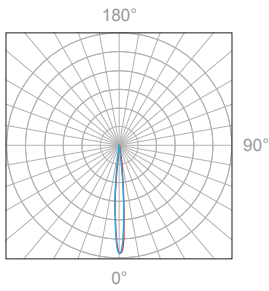

LED Fixture Dimensions

Fixture (shown with adaptor)

Front View (shown with adaptor)

3D View

Beam

Appendix

Aluminum Finishes

BA black anodized

Polar Candela Distribution

Beam Width: 12°

Illuminance at a Distance

Distance		Center Beam fc	Beam Width			
3.0ft	0.91m	180.3fc	1.0ft	0.30m	1.0ft	0.30m
6.0ft	1.83m	30.9fc	2.1ft	0.64m	2.1ft	0.64m
9.0ft	2.74m	19.2fc	3.1ft	0.94m	3.1ft	0.94m
12.0ft	3.66m	10.7fc	4.1ft	1.25m	4.1ft	1.25m
15.0ft	4.57m	7.3fc	5.2ft	1.58m	5.2ft	1.58m
18.0ft	5.49m	5fc	6.2ft	1.89m	6.2ft	1.89m

Delivered Lumen: 261 lm
 ■ Vertical Beam Spread: 19.5°
 ■ Horizontal Beam Spread: 19.5°

Polar Candela Distribution

Beam Width: 30°

Illuminance at a Distance

Distance		Center Beam fc	Beam Width			
3.0ft	0.91m	114.2fc	1.4ft	0.43m	1.4ft	0.43m
6.0ft	1.83m	28.8fc	2.9ft	0.88m	2.9ft	0.88m
9.0ft	2.74m	12.8fc	4.3ft	1.31m	4.3ft	1.31m
12.0ft	3.66m	7.5fc	5.7ft	1.74m	5.7ft	1.74m
15.0ft	4.57m	4.8fc	7.2ft	2.19m	7.2ft	2.19m
18.0ft	5.49m	3.4fc	8.6ft	2.62m	8.6ft	2.62m

Delivered Lumen: 251 lm
 ■ Vertical Beam Spread: 26.9°
 ■ Horizontal Beam Spread: 26.9°

Polar Candela Distribution

Beam Width: 48°

Illuminance at a Distance

Distance		Center Beam fc	Beam Width			
3.0ft	0.91m	45.9fc	2.6ft	0.79m	2.6ft	0.79m
6.0ft	1.83m	11.7fc	5.3ft	1.62m	5.3ft	1.62m
9.0ft	2.74m	5.2fc	7.9ft	2.41m	7.9ft	2.41m
12.0ft	3.66m	3fc	10.6ft	3.23m	10.6ft	3.23m
15.0ft	4.57m	2fc	13.2ft	4.02m	13.2ft	4.02m
18.0ft	5.49m	1.6fc	15.9ft	4.85m	15.9ft	4.85m