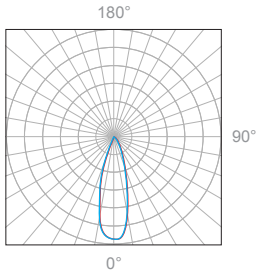

Delivered Lumen: 251 lm
 ■ Vertical Beam Spread: 26.9°
 ■ Horizontal Beam Spread: 26.9°

Polar Candela Distribution

Beam Width: 48°

Illuminance at a Distance

Distance		Center Beam fc	Beam Width			
3.0ft	0.91m	45.9fc	2.6ft	0.79m	2.6ft	0.79m
6.0ft	1.83m	11.7fc	5.3ft	1.62m	5.3ft	1.62m
9.0ft	2.74m	5.2fc	7.9ft	2.41m	7.9ft	2.41m
12.0ft	3.66m	3fc	10.6ft	3.23m	10.6ft	3.23m
15.0ft	4.57m	2fc	13.2ft	4.02m	13.2ft	4.02m
18.0ft	5.49m	1.6fc	15.9ft	4.85m	15.9ft	4.85m

Delivered Lumen: 224 lm
 ■ Vertical Beam Spread: 47.6°
 ■ Horizontal Beam Spread: 47.6°

Polar Candela Distribution

Beam Width: 12°

Illuminance at a Distance

Distance		Center Beam fc	Beam Width			
3.0ft	0.91m	328.6fc	1.0ft	0.30m	1.0ft	0.30m
6.0ft	1.83m	79fc	2.1ft	0.64m	2.1ft	0.64m
9.0ft	2.74m	35.2fc	3.1ft	0.94m	3.1ft	0.94m
12.0ft	3.66m	19.2fc	4.1ft	1.25m	4.1ft	1.25m
15.0ft	4.57m	12.8fc	5.2ft	1.58m	5.2ft	1.58m
18.0ft	5.49m	9.1fc	6.2ft	1.89m	6.2ft	1.89m

Delivered Lumen: 433 lm
 ■ Vertical Beam Spread: 19.5°
 ■ Horizontal Beam Spread: 19.5°

Polar Candela Distribution

Beam Width: 30°

Illuminance at a Distance

Distance		Center Beam fc	Beam Width			
3.0ft	0.91m	202.7fc	1.4ft	0.43m	1.4ft	0.43m
6.0ft	1.83m	50.1fc	2.9ft	0.88m	2.9ft	0.88m
9.0ft	2.74m	21.3fc	4.3ft	1.31m	4.3ft	1.31m
12.0ft	3.66m	11.7fc	5.7ft	1.74m	5.7ft	1.74m
15.0ft	4.57m	8.2fc	7.2ft	2.19m	7.2ft	2.19m
18.0ft	5.49m	6.3fc	8.6ft	2.62m	8.6ft	2.62m

Delivered Lumen: 418 lm
 ■ Vertical Beam Spread: 26.9°
 ■ Horizontal Beam Spread: 26.9°

Polar Candela Distribution

Beam Width: 48°

Illuminance at a Distance

Distance		Center Beam fc	Beam Width			
3.0ft	0.91m	75.7fc	2.6ft	0.79m	2.6ft	0.79m
6.0ft	1.83m	19.2fc	5.3ft	1.62m	5.3ft	1.62m
9.0ft	2.74m	8.5fc	7.9ft	2.41m	7.9ft	2.41m
12.0ft	3.66m	4.9fc	10.6ft	3.23m	10.6ft	3.23m
15.0ft	4.57m	3.3fc	13.2ft	4.02m	13.2ft	4.02m
18.0ft	5.49m	2.3fc	15.9ft	4.85m	15.9ft	4.85m