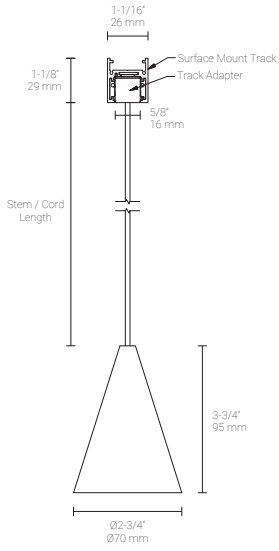

Mounting Options & Dimensions

LED Fixture Dimensions

Fixture (shown with adaptor)