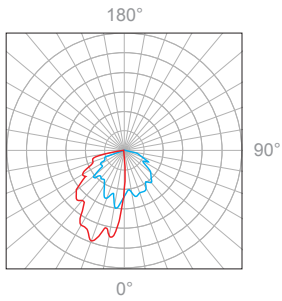

LED Insert Dimensions

Fixture

Side View

3D View

Beam

* Recommended Back box:
Iberville | BCMBD-1-K

Appendix

Aluminum Finishes

MA matte clear anodized

BK black powder coat

MA matte clear anodized
EN engraved

1W, 3000K, 90+ CRI

Polar Candela Distribution

Beam Width: 120°

Illuminance at a Distance

Distance		Center Beam fc	Beam Width			
1.5ft	0.46m	7.30fc	3.0ft	0.91m	1.6ft	0.49m
3.0ft	0.91m	1.82fc	6.0ft	1.82m	3.1ft	0.94m
4.5ft	1.37m	0.81fc	9.0ft	2.74m	4.7ft	1.43m
6.0ft	1.83m	0.46fc	12.1ft	3.68m	6.2ft	1.88m
7.5ft	2.29m	0.29fc	15.1ft	4.60m	7.8ft	2.37m
9.0ft	2.74m	0.20fc	18.1ft	5.52m	9.3ft	2.83m

Delivered Lumen: 57.6lm

■ Vertical Beam Spread: 90.2°

■ Horizontal Beam Spread: 54.7°

2W, 3000K, 90+ CRI

Polar Candela Distribution

Beam Width: 120°

Illuminance at a Distance

Distance		Center Beam fc	Beam Width			
1.5ft	0.46m	14.4fc	3.0ft	0.91m	1.6ft	0.49m
3.0ft	0.91m	3.61fc	6.0ft	1.82m	3.1ft	0.94m
4.5ft	1.37m	1.6fc	9.0ft	2.74m	4.7ft	1.43m
6.0ft	1.83m	23fc	12.1ft	3.68m	6.2ft	1.88m
7.5ft	2.29m	15fc	15.1ft	4.60m	7.8ft	2.37m
9.0ft	2.74m	11fc	18.1ft	5.52m	9.3ft	2.83m

Delivered Lumen: 113.9lm

■ Vertical Beam Spread: 90.3°

■ Horizontal Beam Spread: 54.7°