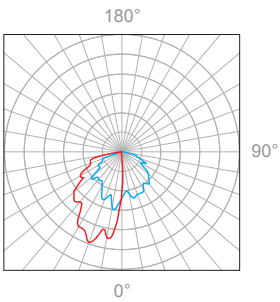

MA matte clear anodized

BK black powder coat

MA matte clear anodized
EN engraved

1W, 3000K, 90+ CRI

Polar Candela Distribution

Beam Width: 120°

Illuminance at a Distance

Distance		Center Beam fc	Beam Width			
1.5ft	0.46m	7.30fc	3.0ft	0.91m	1.6ft	0.49m
3.0ft	0.91m	1.82fc	6.0ft	1.82m	3.1ft	0.94m
4.5ft	1.37m	0.81fc	9.0ft	2.74m	4.7ft	1.43m
6.0ft	1.83m	0.46fc	12.1ft	3.68m	6.2ft	1.88m
7.5ft	2.29m	0.29fc	15.1ft	4.60m	7.8ft	2.37m
9.0ft	2.74m	0.20fc	18.1ft	5.52m	9.3ft	2.83m

Delivered Lumen: 57.6lm

■ Vertical Beam Spread: 90.2°

■ Horizontal Beam Spread: 54.7°

2W, 3000K, 90+ CRI

Polar Candela Distribution

Beam Width: 120°

Illuminance at a Distance

Distance		Center Beam fc	Beam Width			
1.5ft	0.46m	14.4fc	3.0ft	0.91m	1.6ft	0.49m
3.0ft	0.91m	3.61fc	6.0ft	1.82m	3.1ft	0.94m
4.5ft	1.37m	1.6fc	9.0ft	2.74m	4.7ft	1.43m
6.0ft	1.83m	23fc	12.1ft	3.68m	6.2ft	1.88m
7.5ft	2.29m	15fc	15.1ft	4.60m	7.8ft	2.37m
9.0ft	2.74m	11fc	18.1ft	5.52m	9.3ft	2.83m

Delivered Lumen: 113.9lm

■ Vertical Beam Spread: 90.3°

■ Horizontal Beam Spread: 54.7°