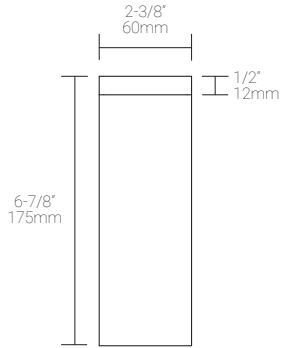

LED Insert Dimensions

Fixture

Side View

3D View

Beam

* Recommended Back box:
Iberville | BCMBD-1-K

Appendix

Aluminum Finishes

MA matte clear anodized

BK black powder coat

MA matte clear anodized
EN engraved

1W, 3000K, 90+ CRI

Polar Candela Distribution

Beam Width: 120°

Illuminance at a Distance

Distance		Center Beam fc	Beam Width			
1.5ft	0.46m	7.30fc	3.0ft	0.91m	1.6ft	0.49m
3.0ft	0.91m	1.82fc	6.0ft	1.82m	3.1ft	0.94m
4.5ft	1.37m	0.81fc	9.0ft	2.74m	4.7ft	1.43m
6.0ft	1.83m	0.46fc	12.1ft	3.68m	6.2ft	1.88m
7.5ft	2.29m	0.29fc	15.1ft	4.60m	7.8ft	2.37m
9.0ft	2.74m	0.20fc	18.1ft	5.52m	9.3ft	2.83m

Delivered Lumen: 57.6lm

■ Vertical Beam Spread: 90.2°

■ Horizontal Beam Spread: 54.7°

2W, 3000K, 90+ CRI

Polar Candela Distribution

Beam Width: 120°

Illuminance at a Distance

Distance		Center Beam fc	Beam Width			
1.5ft	0.46m	14.4fc	3.0ft	0.91m	1.6ft	0.49m
3.0ft	0.91m	3.61fc	6.0ft	1.82m	3.1ft	0.94m
4.5ft	1.37m	1.6fc	9.0ft	2.74m	4.7ft	1.43m
6.0ft	1.83m	23fc	12.1ft	3.68m	6.2ft	1.88m
7.5ft	2.29m	15fc	15.1ft	4.60m	7.8ft	2.37m
9.0ft	2.74m	11fc	18.1ft	5.52m	9.3ft	2.83m

Delivered Lumen: 113.9lm

■ Vertical Beam Spread: 90.3°

■ Horizontal Beam Spread: 54.7°