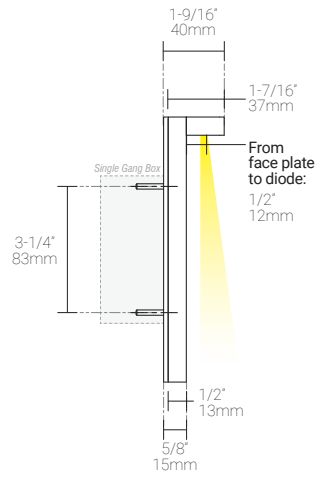

LED Insert Dimensions

Fixture

Side View

3D View

Beam

* Recommended Back box:
Iberville | BCMBD-1-K

Appendix

Aluminum Finishes

MA matte clear anodized

BK black powder coat

MA matte clear anodized
EN engraved

1W, 3000K, 90+ CRI

Polar Candela Distribution

Beam Width: 120°

Illuminance at a Distance

Distance		Center Beam fc	Beam Width			
1.5ft	0.46m	7.30fc	3.0ft	0.91m	1.6ft	0.49m
3.0ft	0.91m	1.82fc	6.0ft	1.82m	3.1ft	0.94m
4.5ft	1.37m	0.81fc	9.0ft	2.74m	4.7ft	1.43m
6.0ft	1.83m	0.46fc	12.1ft	3.68m	6.2ft	1.88m
7.5ft	2.29m	0.29fc	15.1ft	4.60m	7.8ft	2.37m
9.0ft	2.74m	0.20fc	18.1ft	5.52m	9.3ft	2.83m

Delivered Lumen: 57.6lm

■ Vertical Beam Spread: 90.2°

■ Horizontal Beam Spread: 54.7°

2W, 3000K, 90+ CRI

Polar Candela Distribution

Beam Width: 120°

Illuminance at a Distance

Distance		Center Beam fc	Beam Width			
1.5ft	0.46m	14.4fc	3.0ft	0.91m	1.6ft	0.49m
3.0ft	0.91m	3.61fc	6.0ft	1.82m	3.1ft	0.94m
4.5ft	1.37m	1.6fc	9.0ft	2.74m	4.7ft	1.43m
6.0ft	1.83m	23fc	12.1ft	3.68m	6.2ft	1.88m
7.5ft	2.29m	15fc	15.1ft	4.60m	7.8ft	2.37m
9.0ft	2.74m	11fc	18.1ft	5.52m	9.3ft	2.83m

Delivered Lumen: 113.9lm

■ Vertical Beam Spread: 90.3°

■ Horizontal Beam Spread: 54.7°