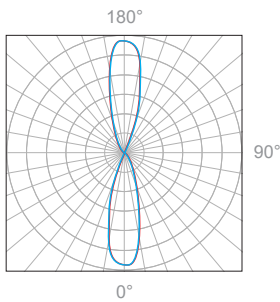

MK1-SGB1 shown with EBX-SGB1

MK1-SGB1 shown with EBX-SGB1 and Plywood Form

Appendix

Aluminum Finishes

MA matte clear anodized

BK black powder coated

Polar Candela Distribution

Beam Width: 12°

Illuminance at a Distance

Distance		Center Beam fc	Beam Width			
3.0ft	0.91m	69.9fc	0.9ft	0.27m	0.9ft	0.27m
6.0ft	1.83m	17.5fc	1.7ft	0.51m	1.8ft	0.54m
9.0ft	2.74m	7.76fc	2.6ft	0.79m	2.6ft	0.79m
12.0ft	3.66m	4.37fc	3.5ft	1.06m	3.5ft	1.06m
15.0ft	4.57m	2.79fc	4.4ft	1.34m	4.4ft	1.34m
18.0ft	5.49m	1.94fc	5.2ft	1.58m	5.3ft	1.61m

Delivered Lumen: 176.2 lm
 ■ Vertical Beam Spread: 16.6°
 ■ Horizontal Beam Spread: 16.7°

Polar Candela Distribution

Beam Width: 30°

Illuminance at a Distance

Distance		Center Beam fc	Beam Width			
3.0ft	0.91m	27.0fc	1.5ft	0.45m	1.5ft	0.45m
6.0ft	1.83m	6.74fc	3.1ft	0.94m	3.0ft	0.91m
9.0ft	2.74m	3.00fc	4.6ft	1.40m	4.6ft	1.40m
12.0ft	3.66m	1.69fc	6.1ft	1.86m	6.1ft	1.86m
15.0ft	4.57m	1.08fc	7.7ft	2.34m	7.6ft	2.31m
18.0ft	5.49m	0.75fc	9.2ft	2.80m	9.1ft	2.77m

Delivered Lumen: 155.5 lm
 ■ Vertical Beam Spread: 28.7°
 ■ Horizontal Beam Spread: 28.4°

Polar Candela Distribution

Beam Width: 45°

Illuminance at a Distance

Distance		Center Beam fc	Beam Width			
3.0ft	0.91m	12.3fc	2.6ft	0.79m	2.6ft	0.79m
6.0ft	1.83m	3.08fc	5.2ft	1.58m	5.2ft	1.58m
9.0ft	2.74m	1.37fc	7.7ft	2.34m	7.7ft	2.34m
12.0ft	3.66m	0.77fc	10.3ft	3.13m	10.3ft	3.13m
15.0ft	4.57m	0.49fc	12.9ft	3.93m	12.9ft	3.93m
18.0ft	5.49m	0.34fc	15.5ft	4.72m	15.5ft	4.72m