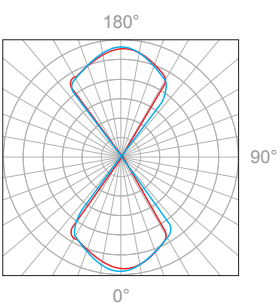

Delivered Lumen: 176.2 lm
 ■ Vertical Beam Spread: 16.6°
 ■ Horizontal Beam Spread: 16.7°

Polar Candela Distribution

Beam Width: 30°

Illuminance at a Distance

Distance		Center Beam fc	Beam Width			
3.0ft	0.91m	27.0fc	1.5ft	0.45m	1.5ft	0.45m
6.0ft	1.83m	6.74fc	3.1ft	0.94m	3.0ft	0.91m
9.0ft	2.74m	3.00fc	4.6ft	1.40m	4.6ft	1.40m
12.0ft	3.66m	1.69fc	6.1ft	1.86m	6.1ft	1.86m
15.0ft	4.57m	1.08fc	7.7ft	2.34m	7.6ft	2.31m
18.0ft	5.49m	0.75fc	9.2ft	2.80m	9.1ft	2.77m

Delivered Lumen: 155.5 lm
 ■ Vertical Beam Spread: 28.7°
 ■ Horizontal Beam Spread: 28.4°

Polar Candela Distribution

Beam Width: 45°

Illuminance at a Distance

Distance		Center Beam fc	Beam Width			
3.0ft	0.91m	12.3fc	2.6ft	0.79m	2.6ft	0.79m
6.0ft	1.83m	3.08fc	5.2ft	1.58m	5.2ft	1.58m
9.0ft	2.74m	1.37fc	7.7ft	2.34m	7.7ft	2.34m
12.0ft	3.66m	0.77fc	10.3ft	3.13m	10.3ft	3.13m
15.0ft	4.57m	0.49fc	12.9ft	3.93m	12.9ft	3.93m
18.0ft	5.49m	0.34fc	15.5ft	4.72m	15.5ft	4.72m

Delivered Lumen: 151.1 lm
 ■ Vertical Beam Spread: 46.6°
 ■ Horizontal Beam Spread: 46.6°

Polar Candela Distribution

Beam Width: 120°

Illuminance at a Distance

Distance		Center Beam fc	Beam Width			
3.0ft	0.91m	4.11fc	4.6ft	1.40m	4.1ft	1.25m
6.0ft	1.83m	1.03fc	9.2ft	2.80m	8.2ft	2.50m
9.0ft	2.74m	0.46fc	13.7ft	4.18m	12.2ft	3.71m
12.0ft	3.66m	0.26fc	18.3ft	5.58m	16.3ft	4.96m
15.0ft	4.57m	0.16fc	22.9ft	6.98m	20.4ft	6.21m
18.0ft	5.49m	0.11fc	27.5ft	8.38m	24.5ft	7.46m

Delivered Lumen: 88.7 lm
 ■ Vertical Beam Spread : 74.7°
 ■ Horizontal Beam Spread : 68.4°

Polar Candela Distribution

Beam Width: 12°

Illuminance at a Distance

Distance		Center Beam fc	Beam Width			
3.0ft	0.91m	125fc	0.9ft	0.27m	0.9ft	0.27m
6.0ft	1.83m	31.3fc	1.8ft	0.54m	1.8ft	0.54m
9.0ft	2.74m	13.9fc	2.7ft	0.82m	2.6ft	0.79m
12.0ft	3.66m	7.83fc	3.5ft	1.06m	3.5ft	1.06m
15.0ft	4.57m	5.01fc	4.4ft	1.34m	4.4ft	1.34m
18.0ft	5.49m	3.48fc	5.3ft	1.61m	5.3ft	1.61m