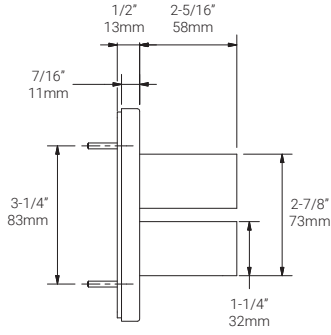

Mounting Options & Dimensions

LED Insert Dimensions

Fixture

Side View

3D View

Beam

Custom Rectangular Back Boxes

MP Lighting Single Gang Back Box | Order Code: EBX-SGB1