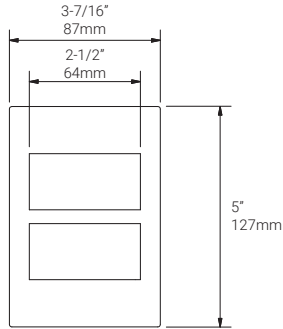

Mounting Options & Dimensions

LED Insert Dimensions

Fixture