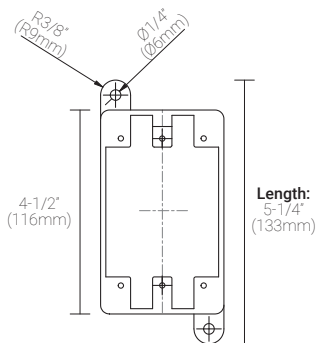

Top View

Side View

Scepter FD Back box | Order Code: EBX-SFD

Top View

Side View

MK1 | For walls and stairs

Mounting Kit Exploding Views * Back box not included

MK1-SGB1

Illuminance at a Distance

Distance		Center Beam fc	Beam Width			
3.0ft	0.91m	69.9fc	0.9ft	0.27m	0.9ft	0.27m
6.0ft	1.83m	17.5fc	1.7ft	0.51m	1.8ft	0.54m
9.0ft	2.74m	7.76fc	2.6ft	0.79m	2.6ft	0.79m
12.0ft	3.66m	4.37fc	3.5ft	1.06m	3.5ft	1.06m
15.0ft	4.57m	2.79fc	4.4ft	1.34m	4.4ft	1.34m
18.0ft	5.49m	1.94fc	5.2ft	1.58m	5.3ft	1.61m

Delivered Lumen: 176.2 lm
 ■ Vertical Beam Spread: 16.6°
 ■ Horizontal Beam Spread: 16.7°

Polar Candela Distribution

Beam Width: 30°

Illuminance at a Distance

Distance		Center Beam fc	Beam Width			
3.0ft	0.91m	27.0fc	1.5ft	0.45m	1.5ft	0.45m
6.0ft	1.83m	6.74fc	3.1ft	0.94m	3.0ft	0.91m
9.0ft	2.74m	3.00fc	4.6ft	1.40m	4.6ft	1.40m
12.0ft	3.66m	1.69fc	6.1ft	1.86m	6.1ft	1.86m
15.0ft	4.57m	1.08fc	7.7ft	2.34m	7.6ft	2.31m
18.0ft	5.49m	0.75fc	9.2ft	2.80m	9.1ft	2.77m