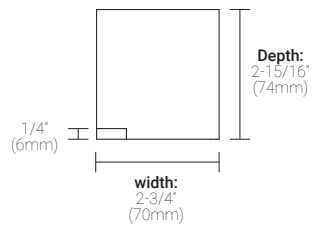

Top View

Side View

Scepter FD Back box | Order Code: EBX-SFD

Top View

Side View

MK1 | For walls and stairs

Mounting Kit Exploding Views * Back box not included

MK1-SGB1

Illuminance at a Distance

Distance		Center Beam fc	Beam Width			
3.0ft	0.91m	69.9fc	0.9ft	0.27m	0.9ft	0.27m
6.0ft	1.83m	17.5fc	1.7ft	0.51m	1.8ft	0.54m
9.0ft	2.74m	7.76fc	2.6ft	0.79m	2.6ft	0.79m
12.0ft	3.66m	4.37fc	3.5ft	1.06m	3.5ft	1.06m
15.0ft	4.57m	2.79fc	4.4ft	1.34m	4.4ft	1.34m
18.0ft	5.49m	1.94fc	5.2ft	1.58m	5.3ft	1.61m

Delivered Lumen: 176.2 lm
 ■ Vertical Beam Spread: 16.6°
 ■ Horizontal Beam Spread: 16.7°

Polar Candela Distribution

Beam Width: 30°

Illuminance at a Distance

Distance		Center Beam fc	Beam Width			
3.0ft	0.91m	27.0fc	1.5ft	0.45m	1.5ft	0.45m
6.0ft	1.83m	6.74fc	3.1ft	0.94m	3.0ft	0.91m
9.0ft	2.74m	3.00fc	4.6ft	1.40m	4.6ft	1.40m
12.0ft	3.66m	1.69fc	6.1ft	1.86m	6.1ft	1.86m
15.0ft	4.57m	1.08fc	7.7ft	2.34m	7.6ft	2.31m
18.0ft	5.49m	0.75fc	9.2ft	2.80m	9.1ft	2.77m

Delivered Lumen: 155.5 lm
 ■ Vertical Beam Spread: 28.7°
 ■ Horizontal Beam Spread: 28.4°

Polar Candela Distribution

Beam Width: 45°

Illuminance at a Distance

Distance		Center Beam fc	Beam Width			
3.0ft	0.91m	12.3fc	2.6ft	0.79m	2.6ft	0.79m
6.0ft	1.83m	3.08fc	5.2ft	1.58m	5.2ft	1.58m
9.0ft	2.74m	1.37fc	7.7ft	2.34m	7.7ft	2.34m
12.0ft	3.66m	0.77fc	10.3ft	3.13m	10.3ft	3.13m
15.0ft	4.57m	0.49fc	12.9ft	3.93m	12.9ft	3.93m
18.0ft	5.49m	0.34fc	15.5ft	4.72m	15.5ft	4.72m