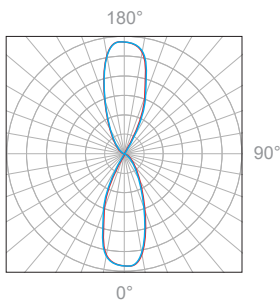

Illuminance at a Distance

Distance		Center Beam fc	Beam Width			
3.0ft	0.91m	69.9fc	0.9ft	0.27m	0.9ft	0.27m
6.0ft	1.83m	17.5fc	1.7ft	0.51m	1.8ft	0.54m
9.0ft	2.74m	7.76fc	2.6ft	0.79m	2.6ft	0.79m
12.0ft	3.66m	4.37fc	3.5ft	1.06m	3.5ft	1.06m
15.0ft	4.57m	2.79fc	4.4ft	1.34m	4.4ft	1.34m
18.0ft	5.49m	1.94fc	5.2ft	1.58m	5.3ft	1.61m

Delivered Lumen: 176.2 lm
 ■ Vertical Beam Spread: 16.6°
 ■ Horizontal Beam Spread: 16.7°

Polar Candela Distribution

Beam Width: 30°

Illuminance at a Distance

Distance		Center Beam fc	Beam Width			
3.0ft	0.91m	27.0fc	1.5ft	0.45m	1.5ft	0.45m
6.0ft	1.83m	6.74fc	3.1ft	0.94m	3.0ft	0.91m
9.0ft	2.74m	3.00fc	4.6ft	1.40m	4.6ft	1.40m
12.0ft	3.66m	1.69fc	6.1ft	1.86m	6.1ft	1.86m
15.0ft	4.57m	1.08fc	7.7ft	2.34m	7.6ft	2.31m
18.0ft	5.49m	0.75fc	9.2ft	2.80m	9.1ft	2.77m

Delivered Lumen: 155.5 lm
 ■ Vertical Beam Spread: 28.7°
 ■ Horizontal Beam Spread: 28.4°

Polar Candela Distribution

Beam Width: 45°

Illuminance at a Distance

Distance		Center Beam fc	Beam Width			
3.0ft	0.91m	12.3fc	2.6ft	0.79m	2.6ft	0.79m
6.0ft	1.83m	3.08fc	5.2ft	1.58m	5.2ft	1.58m
9.0ft	2.74m	1.37fc	7.7ft	2.34m	7.7ft	2.34m
12.0ft	3.66m	0.77fc	10.3ft	3.13m	10.3ft	3.13m
15.0ft	4.57m	0.49fc	12.9ft	3.93m	12.9ft	3.93m
18.0ft	5.49m	0.34fc	15.5ft	4.72m	15.5ft	4.72m

Delivered Lumen: 151.1 lm
 ■ Vertical Beam Spread: 46.6°
 ■ Horizontal Beam Spread: 46.6°

Polar Candela Distribution

Beam Width: 120°

Illuminance at a Distance

Distance		Center Beam fc	Beam Width			
3.0ft	0.91m	4.11fc	4.6ft	1.40m	4.1ft	1.25m
6.0ft	1.83m	1.03fc	9.2ft	2.80m	8.2ft	2.50m
9.0ft	2.74m	0.46fc	13.7ft	4.18m	12.2ft	3.71m
12.0ft	3.66m	0.26fc	18.3ft	5.58m	16.3ft	4.96m
15.0ft	4.57m	0.16fc	22.9ft	6.98m	20.4ft	6.21m
18.0ft	5.49m	0.11fc	27.5ft	8.38m	24.5ft	7.46m