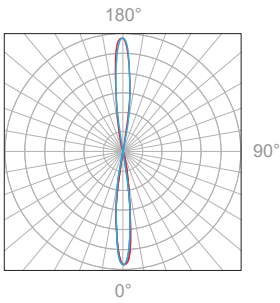

MK1-SGB1 shown with EBX-SGB1

MK1-SGB1 shown with EBX-SGB1 and Plywood Form

Appendix

Aluminum Finishes

MA matte clear anodized

BK black powder coated

Polar Candela Distribution

Beam Width: 12°

Illuminance at a Distance

Distance		Center Beam fc	Beam Width			
3.0ft	0.91m	69.9fc	0.9ft	0.27m	0.9ft	0.27m
6.0ft	1.83m	17.5fc	1.7ft	0.51m	1.8ft	0.54m
9.0ft	2.74m	7.76fc	2.6ft	0.79m	2.6ft	0.79m
12.0ft	3.66m	4.37fc	3.5ft	1.06m	3.5ft	1.06m
15.0ft	4.57m	2.79fc	4.4ft	1.34m	4.4ft	1.34m
18.0ft	5.49m	1.94fc	5.2ft	1.58m	5.3ft	1.61m

Delivered Lumen: 176.2 lm
 ■ Vertical Beam Spread: 16.6°
 ■ Horizontal Beam Spread: 16.7°

Polar Candela Distribution

Beam Width: 30°

Illuminance at a Distance

Distance		Center Beam fc	Beam Width			
3.0ft	0.91m	27.0fc	1.5ft	0.45m	1.5ft	0.45m
6.0ft	1.83m	6.74fc	3.1ft	0.94m	3.0ft	0.91m
9.0ft	2.74m	3.00fc	4.6ft	1.40m	4.6ft	1.40m
12.0ft	3.66m	1.69fc	6.1ft	1.86m	6.1ft	1.86m
15.0ft	4.57m	1.08fc	7.7ft	2.34m	7.6ft	2.31m
18.0ft	5.49m	0.75fc	9.2ft	2.80m	9.1ft	2.77m