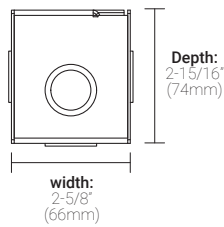

Mounting Options & Dimensions

LED Insert Dimensions

Fixture

Side View

3D View

Beam

Custom Rectangular Back Boxes

MP Lighting Single Gang Back Box | Order Code: EBX-SGB1

Top View

Side View

Scepter FD Back box | Order Code: EBX-SFD

Side View