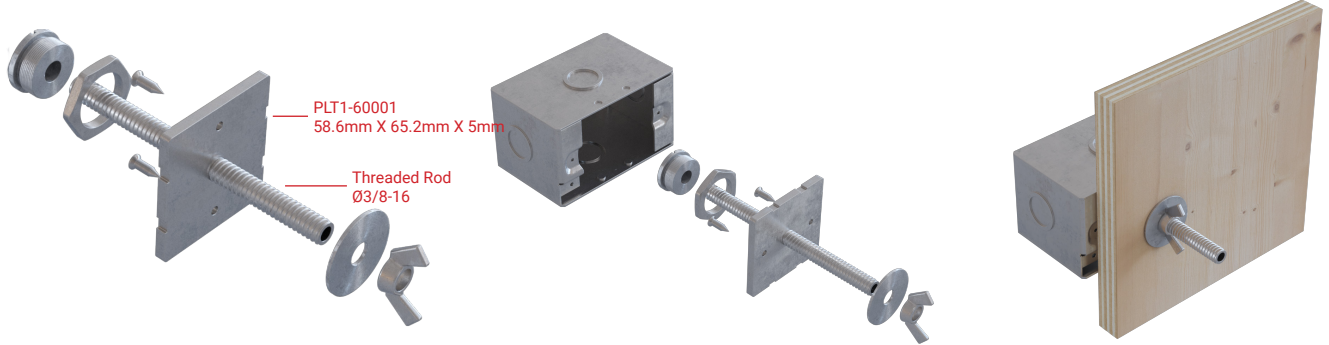

Top View

Side View

Scepter FD Back box | Order Code: EBX-SFD

Top View

Side View

MK1 | For walls and stairs

Mounting Kit Exploding Views * Back box not included

MK1-SGB1