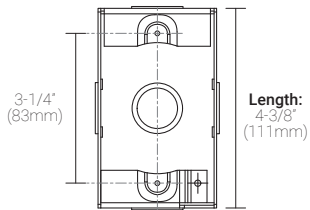

Custom Rectangular Back Boxes

MP Lighting Single Gang Back Box | Order Code: EBX-SGB1

Top View