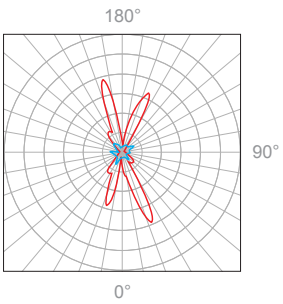

Mounting Options & Dimensions

LED Insert Dimensions

Fixture

Front View

3D View

Beam

Wall Installation | shown with coil spring clips

Fixture

Distance		Center Beam fc	Beam Width			
3.0ft	0.91m	0.04fc	9.9ft	3.02m	0.7ft	0.21m
6.0ft	1.83m	0.01fc	19.8ft	6.04m	1.4ft	0.43m
9.0ft	2.74m	0.00fc	29.7ft	9.05m	2.2ft	0.67m
12.0ft	3.66m	0.00fc	39.6ft	12.07m	2.9ft	0.88m
15.0ft	4.57m	0.00fc	49.5ft	15.09m	3.6ft	1.10m
18.0ft	5.49m	0.00fc	59.4ft	18.11m	4.3ft	1.31m

Delivered Lumen: 9.1lm
 ■ Vertical Beam Spread: 117.6°
 ■ Horizontal Beam Spread: 13.7°

2W, 3000K, 90+ CRI

Polar Candela Distribution

Illuminance at a Distance

Distance		Center Beam fc	Beam Width			
3.0ft	0.91m	0.09fc	9.9ft	3.02m	0.7ft	0.21m
6.0ft	1.83m	0.02fc	19.8ft	6.04m	1.4ft	0.43m
9.0ft	2.74m	0.01fc	29.7ft	9.05m	2.2ft	0.67m
12.0ft	3.66m	0.01fc	39.6ft	12.07m	2.9ft	0.88m
15.0ft	4.57m	0.00fc	49.5ft	15.09m	3.6ft	1.10m
18.0ft	5.49m	0.00fc	59.4ft	18.11m	4.3ft	1.31m

Delivered Lumen: 16lm
 ■ Vertical Beam Spread: 117.6°
 ■ Horizontal Beam Spread: 13.7°