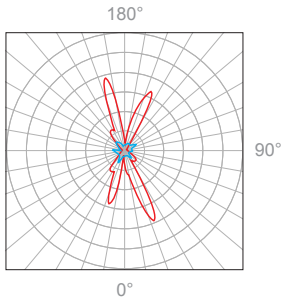

1W, 3000K, 90+ CRI

Polar Candela Distribution