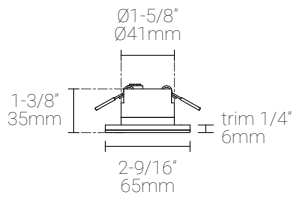

Wall Installation | shown with coil spring clips

Fixture

Fixture installed with coil spring clips.