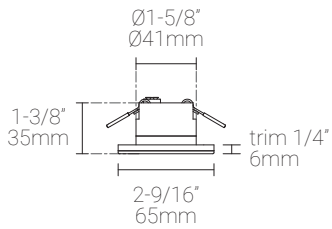

Mounting Options & Dimensions

LED Insert Dimensions

Fixture

Front View

3D View

Beam

Wall Installation | shown with coil spring clips

Fixture

Distance		Center Beam fc	Beam Width			
3.0ft	0.91m	0.04fc	9.9ft	3.02m	0.7ft	0.21m
6.0ft	1.83m	0.01fc	19.8ft	6.04m	1.4ft	0.43m
9.0ft	2.74m	0.00fc	29.7ft	9.05m	2.2ft	0.67m
12.0ft	3.66m	0.00fc	39.6ft	12.07m	2.9ft	0.88m
15.0ft	4.57m	0.00fc	49.5ft	15.09m	3.6ft	1.10m
18.0ft	5.49m	0.00fc	59.4ft	18.11m	4.3ft	1.31m

Delivered Lumen: 9.1lm
 ■ Vertical Beam Spread: 117.6°
 ■ Horizontal Beam Spread: 13.7°

2W, 3000K, 90+ CRI

Polar Candela Distribution

Illuminance at a Distance

Distance		Center Beam fc	Beam Width			
3.0ft	0.91m	0.09fc	9.9ft	3.02m	0.7ft	0.21m
6.0ft	1.83m	0.02fc	19.8ft	6.04m	1.4ft	0.43m
9.0ft	2.74m	0.01fc	29.7ft	9.05m	2.2ft	0.67m
12.0ft	3.66m	0.01fc	39.6ft	12.07m	2.9ft	0.88m
15.0ft	4.57m	0.00fc	49.5ft	15.09m	3.6ft	1.10m
18.0ft	5.49m	0.00fc	59.4ft	18.11m	4.3ft	1.31m