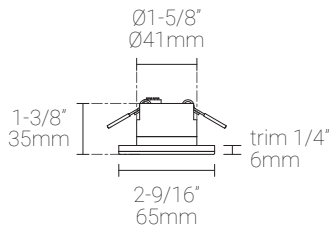

Ceiling Installation | shown with coil spring clips

Fixture

Fixture installed with coil spring clips.