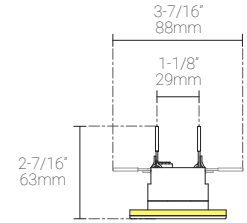

Mounting Options & Dimensions

LED Insert Dimensions

Fixture

Front View

3D View

Beam

Wall Installation | shown with coil spring clips

Fixture

Distance		Center Beam fc	Beam Width			
3.0ft	0.91m	0.04fc	9.9ft	3.02m	0.7ft	0.21m
6.0ft	1.83m	0.01fc	19.8ft	6.04m	1.4ft	0.43m
9.0ft	2.74m	0.00fc	29.7ft	9.05m	2.2ft	0.67m
12.0ft	3.66m	0.00fc	39.6ft	12.07m	2.9ft	0.88m
15.0ft	4.57m	0.00fc	49.5ft	15.09m	3.6ft	1.10m
18.0ft	5.49m	0.00fc	59.4ft	18.11m	4.3ft	1.31m