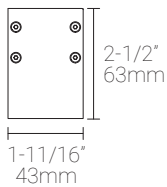

LED Fixture Dimensions | Surface-mount

Fixture

Side View

3D View

Side View

Bottom View

Fixture Length

Surface-mount Installation

Fixture

Fixture installed - Side

Fixture installed - Front

Suspended-mount Installation

Fixture

Mounting Dimensions

Fixture installed

I168 8W/ft, 4' (1219mm), 2700K, 90+ CRI

Polar Candela Distribution

Beam Width: 50°

Illuminance at a Distance

Distance		Center Beam fc	Beam Width			
1.5ft	0.46m	743fc	2.3ft	0.70m	1.8ft	0.54m
3.0ft	0.91m	186fc	4.7ft	1.43m	3.6ft	1.09m
4.5ft	1.37m	82.6fc	7.0ft	2.13m	5.3ft	1.61m
6.0ft	1.83m	46.4fc	9.4ft	2.86m	7.1ft	2.16m
7.5ft	2.29m	29.7fc	11.7ft	3.56m	8.9ft	2.71m
9.0ft	2.74m	20.6fc	14.0ft	4.26m	10.7ft	3.26m

Delivered Lumen: 481.6 lm (1ft), 1579.6 lm (1m), 1926.4 lm (4ft)

- Vertical Beam Spread : 79.9°
- Horizontal Beam Spread : 61.4°

Polar Candela Distribution

Beam Width: 80°

Illuminance at a Distance

Distance		Center Beam fc	Beam Width			
1.5ft	0.46m	447fc	3.2ft	0.97m	2.4ft	0.73m
3.0ft	0.91m	112fc	6.4ft	1.95m	4.8ft	1.46m
4.5ft	1.37m	49.7fc	9.6ft	2.92m	7.3ft	2.22m
6.0ft	1.83m	28.0fc	12.8ft	3.90m	9.7ft	2.95m
7.5ft	2.29m	17.9fc	16.0ft	4.87m	12.1ft	3.68m
9.0ft	2.74m	12.4fc	19.2ft	5.85m	14.5ft	4.42m