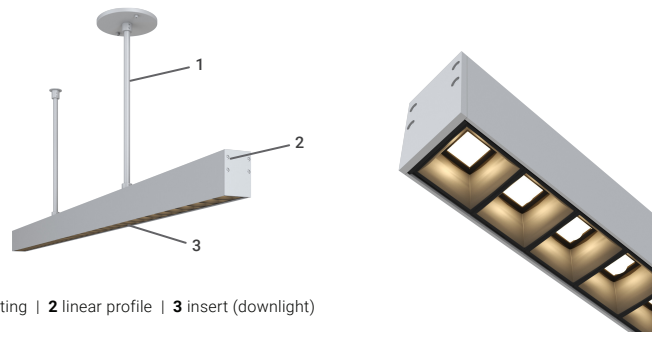

## INTERIOR

Linear | Linear beam series with different insert options

- Dry location

1 mounting | 2 linear profile | 3 insert (downlight)

RoHS Compliant

### Application

Environment	Dry Location approved. IP 50.
Mounting	<b>Surface-mounted:</b> Mounts directly to surface or recessed mount with mounting screws (supplied by others). <b>Suspension-mounted:</b> Suspended from ceiling with a stand off and a canopy (both ordered separately).