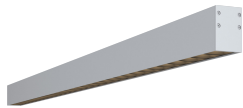

Appendix

Aluminum Finishes, Mounts, and Accessories | I168

MA matte clear anodized surface mounted