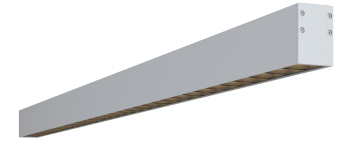

LED Fixture Dimensions | Surface-mount

Fixture

Side View

3D View

Side View

Bottom View

Fixture Length

Surface-mount Installation

Fixture

Fixture installed - Side

Fixture installed - Front

Suspended-mount Installation

Fixture

Mounting Dimensions

Fixture installed

I168 8W/ft, 4' (1219mm), 2700K, 90+ CRI