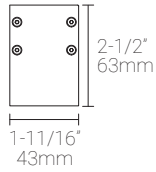

LED Fixture Dimensions | Surface-mount

Fixture

Side View

3D View

Side View

Bottom View

Fixture Length

Surface-mount Installation

Fixture

Fixture installed - Side

Fixture installed - Front

Suspended-mount Installation

Fixture

Mounting Dimensions

Fixture installed

I168 8W/ft, 4' (1219mm), 2700K, 90+ CRI

Delivered Lumen: 481.6 lm (1ft), 1579.6 lm (1m), 1926.4 lm (4ft)

- Vertical Beam Spread : 79.9°
- Horizontal Beam Spread : 61.4°

Polar Candela Distribution

Beam Width: 80°

Illuminance at a Distance

Distance		Center Beam fc	Beam Width			
1.5ft	0.46m	447fc	3.2ft	0.97m	2.4ft	0.73m
3.0ft	0.91m	112fc	6.4ft	1.95m	4.8ft	1.46m
4.5ft	1.37m	49.7fc	9.6ft	2.92m	7.3ft	2.22m
6.0ft	1.83m	28.0fc	12.8ft	3.90m	9.7ft	2.95m
7.5ft	2.29m	17.9fc	16.0ft	4.87m	12.1ft	3.68m
9.0ft	2.74m	12.4fc	19.2ft	5.85m	14.5ft	4.42m