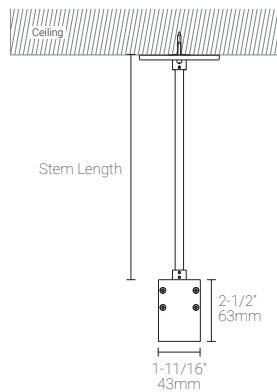

LED Fixture Dimensions | Surface-mount

Fixture

Side View

3D View

Side View

Bottom View

Fixture Length

Surface-mount Installation

Fixture

Fixture installed - Side

Fixture installed - Front

Suspended-mount Installation

Fixture

Mounting Dimensions

Fixture installed

I168 8W/ft, 4' (1219mm), 2700K, 90+ CRI

Polar Candela Distribution

Beam Width: 50°

Illuminance at a Distance

Distance		Center Beam fc	Beam Width			
1.5ft	0.46m	743fc	2.3ft	0.70m	1.8ft	0.54m
3.0ft	0.91m	186fc	4.7ft	1.43m	3.6ft	1.09m
4.5ft	1.37m	82.6fc	7.0ft	2.13m	5.3ft	1.61m
6.0ft	1.83m	46.4fc	9.4ft	2.86m	7.1ft	2.16m
7.5ft	2.29m	29.7fc	11.7ft	3.56m	8.9ft	2.71m
9.0ft	2.74m	20.6fc	14.0ft	4.26m	10.7ft	3.26m

Delivered Lumen: 481.6 lm (1ft), 1579.6 lm (1m), 1926.4 lm (4ft)

- Vertical Beam Spread : 79.9°
- Horizontal Beam Spread : 61.4°

Polar Candela Distribution

Beam Width: 80°

Illuminance at a Distance

Distance		Center Beam fc	Beam Width			
1.5ft	0.46m	447fc	3.2ft	0.97m	2.4ft	0.73m
3.0ft	0.91m	112fc	6.4ft	1.95m	4.8ft	1.46m
4.5ft	1.37m	49.7fc	9.6ft	2.92m	7.3ft	2.22m
6.0ft	1.83m	28.0fc	12.8ft	3.90m	9.7ft	2.95m
7.5ft	2.29m	17.9fc	16.0ft	4.87m	12.1ft	3.68m
9.0ft	2.74m	12.4fc	19.2ft	5.85m	14.5ft	4.42m