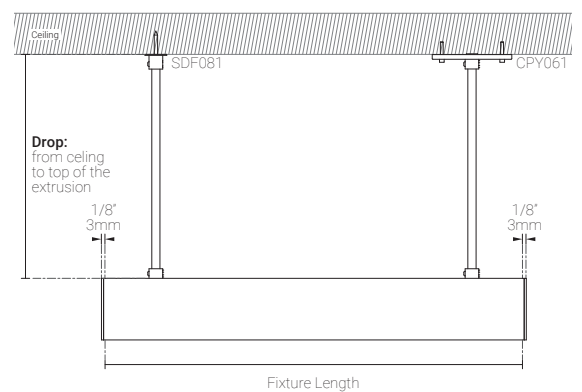

LED Fixture Dimensions | Surface-mount

Fixture

Side View

3D View

Side View

Bottom View

Fixture Length

Surface-mount Installation

Fixture

Fixture installed - Side

Fixture installed - Front

Suspended-mount Installation

Fixture

Mounting Dimensions

Fixture installed

I168 8W/ft, 4' (1219mm), 2700K, 90+ CRI

Polar Candela Distribution

Beam Width: 50°

Illuminance at a Distance

Distance		Center Beam fc	Beam Width			
1.5ft	0.46m	743fc	2.3ft	0.70m	1.8ft	0.54m
3.0ft	0.91m	186fc	4.7ft	1.43m	3.6ft	1.09m
4.5ft	1.37m	82.6fc	7.0ft	2.13m	5.3ft	1.61m
6.0ft	1.83m	46.4fc	9.4ft	2.86m	7.1ft	2.16m
7.5ft	2.29m	29.7fc	11.7ft	3.56m	8.9ft	2.71m
9.0ft	2.74m	20.6fc	14.0ft	4.26m	10.7ft	3.26m

Delivered Lumen: 481.6 lm (1ft), 1579.6 lm (1m), 1926.4 lm (4ft)

- Vertical Beam Spread : 79.9°
- Horizontal Beam Spread : 61.4°

Polar Candela Distribution

Beam Width: 80°

Illuminance at a Distance

Distance		Center Beam fc	Beam Width			
1.5ft	0.46m	447fc	3.2ft	0.97m	2.4ft	0.73m
3.0ft	0.91m	112fc	6.4ft	1.95m	4.8ft	1.46m
4.5ft	1.37m	49.7fc	9.6ft	2.92m	7.3ft	2.22m
6.0ft	1.83m	28.0fc	12.8ft	3.90m	9.7ft	2.95m
7.5ft	2.29m	17.9fc	16.0ft	4.87m	12.1ft	3.68m
9.0ft	2.74m	12.4fc	19.2ft	5.85m	14.5ft	4.42m