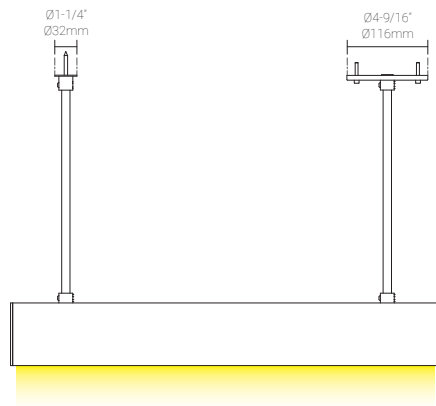

LED Fixture Dimensions | Surface-mount

Fixture

Side View

3D View

Side View

Bottom View

Fixture Length

Surface-mount Installation

Fixture

Fixture installed - Side

Fixture installed - Front

Suspended-mount Installation

Fixture

Mounting Dimensions

Fixture installed

I168 8W/ft, 4' (1219mm), 2700K, 90+ CRI

Polar Candela Distribution

Beam Width: 50°

Illuminance at a Distance

Distance		Center Beam fc	Beam Width			
1.5ft	0.46m	743fc	2.3ft	0.70m	1.8ft	0.54m
3.0ft	0.91m	186fc	4.7ft	1.43m	3.6ft	1.09m
4.5ft	1.37m	82.6fc	7.0ft	2.13m	5.3ft	1.61m
6.0ft	1.83m	46.4fc	9.4ft	2.86m	7.1ft	2.16m
7.5ft	2.29m	29.7fc	11.7ft	3.56m	8.9ft	2.71m
9.0ft	2.74m	20.6fc	14.0ft	4.26m	10.7ft	3.26m

Delivered Lumen: 481.6 lm (1ft), 1579.6 lm (1m), 1926.4 lm (4ft)

- Vertical Beam Spread : 79.9°
- Horizontal Beam Spread : 61.4°

Polar Candela Distribution

Beam Width: 80°

Illuminance at a Distance

Distance		Center Beam fc	Beam Width			
1.5ft	0.46m	447fc	3.2ft	0.97m	2.4ft	0.73m
3.0ft	0.91m	112fc	6.4ft	1.95m	4.8ft	1.46m
4.5ft	1.37m	49.7fc	9.6ft	2.92m	7.3ft	2.22m
6.0ft	1.83m	28.0fc	12.8ft	3.90m	9.7ft	2.95m
7.5ft	2.29m	17.9fc	16.0ft	4.87m	12.1ft	3.68m
9.0ft	2.74m	12.4fc	19.2ft	5.85m	14.5ft	4.42m