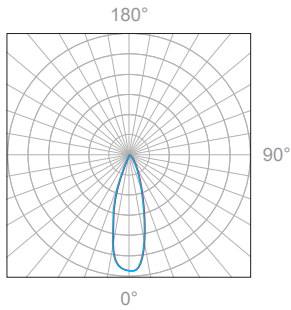

LED Fixture Dimensions | Surface-mount

Fixture

Side View

3D View

Side View

Bottom View

Fixture Length

Surface-mount Installation

Fixture

Fixture installed - Side

Fixture installed - Front

Suspended-mount Installation

Fixture

Mounting Dimensions

Fixture installed

I168 8W/ft, 4' (1219mm), 2700K, 90+ CRI

Polar Candela Distribution

Beam Width: 50°

Illuminance at a Distance

Distance		Center Beam fc	Beam Width			
1.5ft	0.46m	743fc	2.3ft	0.70m	1.8ft	0.54m
3.0ft	0.91m	186fc	4.7ft	1.43m	3.6ft	1.09m
4.5ft	1.37m	82.6fc	7.0ft	2.13m	5.3ft	1.61m
6.0ft	1.83m	46.4fc	9.4ft	2.86m	7.1ft	2.16m
7.5ft	2.29m	29.7fc	11.7ft	3.56m	8.9ft	2.71m
9.0ft	2.74m	20.6fc	14.0ft	4.26m	10.7ft	3.26m

Delivered Lumen: 481.6 lm (1ft), 1579.6 lm (1m), 1926.4 lm (4ft)

- Vertical Beam Spread : 79.9°
- Horizontal Beam Spread : 61.4°

Polar Candela Distribution

Beam Width: 80°

Illuminance at a Distance

Distance		Center Beam fc	Beam Width			
1.5ft	0.46m	447fc	3.2ft	0.97m	2.4ft	0.73m
3.0ft	0.91m	112fc	6.4ft	1.95m	4.8ft	1.46m
4.5ft	1.37m	49.7fc	9.6ft	2.92m	7.3ft	2.22m
6.0ft	1.83m	28.0fc	12.8ft	3.90m	9.7ft	2.95m
7.5ft	2.29m	17.9fc	16.0ft	4.87m	12.1ft	3.68m
9.0ft	2.74m	12.4fc	19.2ft	5.85m	14.5ft	4.42m