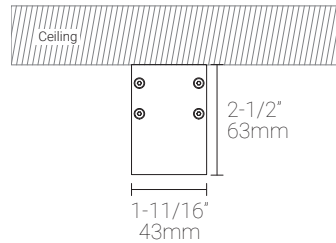

LED Fixture Dimensions | Surface-mount

Fixture

Side View

3D View

Side View

Bottom View

Fixture Length

Surface-mount Installation

Fixture

Fixture installed - Side

Fixture installed - Front

Suspended-mount Installation

Fixture

Mounting Dimensions

Fixture installed

I168 8W/ft, 4' (1219mm), 2700K, 90+ CRI

Polar Candela Distribution

Beam Width: 50°

Illuminance at a Distance

Distance		Center Beam fc	Beam Width			
1.5ft	0.46m	743fc	2.3ft	0.70m	1.8ft	0.54m
3.0ft	0.91m	186fc	4.7ft	1.43m	3.6ft	1.09m
4.5ft	1.37m	82.6fc	7.0ft	2.13m	5.3ft	1.61m
6.0ft	1.83m	46.4fc	9.4ft	2.86m	7.1ft	2.16m
7.5ft	2.29m	29.7fc	11.7ft	3.56m	8.9ft	2.71m
9.0ft	2.74m	20.6fc	14.0ft	4.26m	10.7ft	3.26m

Delivered Lumen: 481.6 lm (1ft), 1579.6 lm (1m), 1926.4 lm (4ft)

- Vertical Beam Spread : 79.9°
- Horizontal Beam Spread : 61.4°

Polar Candela Distribution

Beam Width: 80°

Illuminance at a Distance

Distance		Center Beam fc	Beam Width			
1.5ft	0.46m	447fc	3.2ft	0.97m	2.4ft	0.73m
3.0ft	0.91m	112fc	6.4ft	1.95m	4.8ft	1.46m
4.5ft	1.37m	49.7fc	9.6ft	2.92m	7.3ft	2.22m
6.0ft	1.83m	28.0fc	12.8ft	3.90m	9.7ft	2.95m
7.5ft	2.29m	17.9fc	16.0ft	4.87m	12.1ft	3.68m
9.0ft	2.74m	12.4fc	19.2ft	5.85m	14.5ft	4.42m