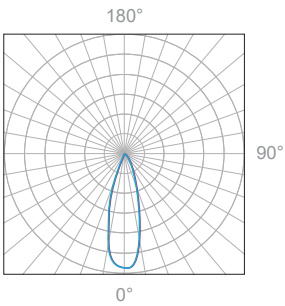

LED Fixture Dimensions | Surface-mount

Fixture

Side View

3D View

Side View

Bottom View

Fixture Length

Surface-mount Installation

Fixture

Fixture installed - Side

Fixture installed - Front

Suspended-mount Installation

Fixture

Mounting Dimensions

Fixture installed

I168 8W/ft, 4' (1219mm), 2700K, 90+ CRI

Polar Candela Distribution

Beam Width: 50°

Illuminance at a Distance

Distance		Center Beam fc	Beam Width			
1.5ft	0.46m	743fc	2.3ft	0.70m	1.8ft	0.54m
3.0ft	0.91m	186fc	4.7ft	1.43m	3.6ft	1.09m
4.5ft	1.37m	82.6fc	7.0ft	2.13m	5.3ft	1.61m
6.0ft	1.83m	46.4fc	9.4ft	2.86m	7.1ft	2.16m
7.5ft	2.29m	29.7fc	11.7ft	3.56m	8.9ft	2.71m
9.0ft	2.74m	20.6fc	14.0ft	4.26m	10.7ft	3.26m

Delivered Lumen: 481.6 lm (1ft), 1579.6 lm (1m), 1926.4 lm (4ft)

- Vertical Beam Spread : 79.9°
- Horizontal Beam Spread : 61.4°

Polar Candela Distribution

Beam Width: 80°

Illuminance at a Distance

Distance		Center Beam fc	Beam Width			
1.5ft	0.46m	447fc	3.2ft	0.97m	2.4ft	0.73m
3.0ft	0.91m	112fc	6.4ft	1.95m	4.8ft	1.46m
4.5ft	1.37m	49.7fc	9.6ft	2.92m	7.3ft	2.22m
6.0ft	1.83m	28.0fc	12.8ft	3.90m	9.7ft	2.95m
7.5ft	2.29m	17.9fc	16.0ft	4.87m	12.1ft	3.68m
9.0ft	2.74m	12.4fc	19.2ft	5.85m	14.5ft	4.42m