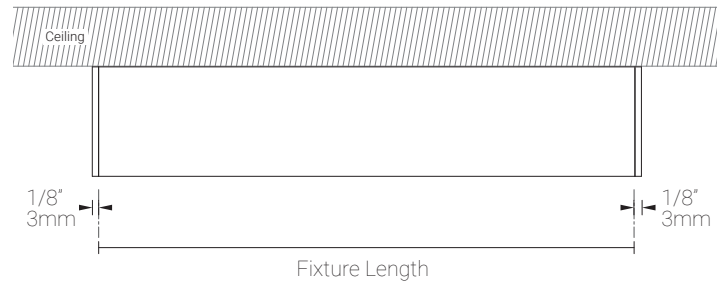

LED Fixture Dimensions | Surface-mount

Fixture

Side View

3D View

Side View

Bottom View

Fixture Length

Surface-mount Installation

Fixture

Fixture installed - Side

Fixture installed - Front

Suspended-mount Installation

Fixture

Mounting Dimensions

Fixture installed

I168 8W/ft, 4' (1219mm), 2700K, 90+ CRI

Polar Candela Distribution

Beam Width: 50°

Illuminance at a Distance

Distance		Center Beam fc	Beam Width			
1.5ft	0.46m	743fc	2.3ft	0.70m	1.8ft	0.54m
3.0ft	0.91m	186fc	4.7ft	1.43m	3.6ft	1.09m
4.5ft	1.37m	82.6fc	7.0ft	2.13m	5.3ft	1.61m
6.0ft	1.83m	46.4fc	9.4ft	2.86m	7.1ft	2.16m
7.5ft	2.29m	29.7fc	11.7ft	3.56m	8.9ft	2.71m
9.0ft	2.74m	20.6fc	14.0ft	4.26m	10.7ft	3.26m

Delivered Lumen: 481.6 lm (1ft), 1579.6 lm (1m), 1926.4 lm (4ft)

- Vertical Beam Spread : 79.9°
- Horizontal Beam Spread : 61.4°

Polar Candela Distribution

Beam Width: 80°

Illuminance at a Distance

Distance		Center Beam fc	Beam Width			
1.5ft	0.46m	447fc	3.2ft	0.97m	2.4ft	0.73m
3.0ft	0.91m	112fc	6.4ft	1.95m	4.8ft	1.46m
4.5ft	1.37m	49.7fc	9.6ft	2.92m	7.3ft	2.22m
6.0ft	1.83m	28.0fc	12.8ft	3.90m	9.7ft	2.95m
7.5ft	2.29m	17.9fc	16.0ft	4.87m	12.1ft	3.68m
9.0ft	2.74m	12.4fc	19.2ft	5.85m	14.5ft	4.42m