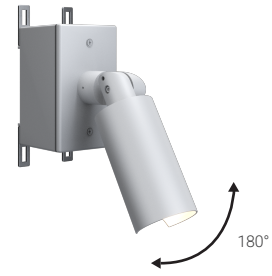

# L931-B7

EXTERIOR | INTERIOR  
Spotlight | For trees or columns

- Wet, Damp, and Dry location

shown with WS wet location weep shroud

## Specifications

Luminaire | Example Code: L931-B7-8-W30H-S-WS-MA

Product	Canopy	Wattage	CCT & CRI	Beam Angle	Shrouds	Finish
L931	B7	8				
	B7	8 8W	W27H 2700K 90+ W30H 3000K 90+	SS super spot 7° S spot 12° N narrow flood 30° F flood 48°	FS full shroud WS wet location weep shroud	MA matte clear anodized BA black anodized