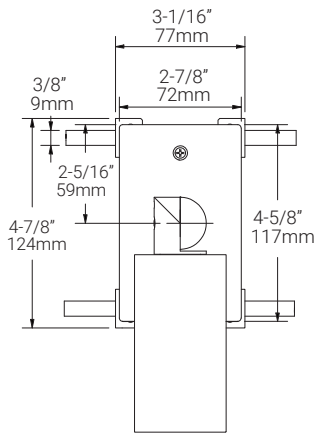

LED Fixture Dimensions

Fixture

Front View

3D View

Beam

LED Fixture Dimensions | shown with B7 and Tree Strap

Front View with B7

Side View with B7 and Tree Strap

Beam Width: 7°

Illuminance at a Distance

Distance		Center Beam fc	Beam Width			
3.0ft	0.91m	465fc	0.4ft	0.12m	0.4ft	0.12m
6.0ft	1.83m	116fc	0.8ft	0.24m	0.7ft	0.21m
9.0ft	2.74m	51.7fc	1.2ft	0.36m	1.1ft	0.33m
12.0ft	3.66m	29.1fc	1.6ft	0.49m	1.4ft	0.42m
15.0ft	4.57m	18.6fc	2.0ft	0.61m	1.8ft	0.54m
18.0ft	5.49m	12.9fc	2.4ft	0.73m	2.2ft	0.67m

Delivered Lumen: 148.2 lm  
 ■ Vertical Beam Spread: 7.5°  
 ■ Horizontal Beam Spread: 6.9°

Polar Candela Distribution

Beam Width: 12°

Illuminance at a Distance

Distance		Center Beam fc	Beam Width			
3.0ft	0.91m	328.6fc	1.2ft	0.36m	1.2ft	0.36m
6.0ft	1.83m	79fc	2.4ft	0.73m	2.4ft	0.73m
9.0ft	2.74m	35.2fc	3.6ft	1.09m	3.6ft	1.09m
12.0ft	3.66m	19.2fc	4.9ft	1.49m	4.9ft	1.49m
15.0ft	4.57m	12.8fc	6.1ft	1.86m	6.1ft	1.86m
18.0ft	5.49m	9.1fc	7.3ft	2.22m	7.2ft	2.19m

Delivered Lumen: 527.1 lm  
 ■ Vertical Beam Spread: 22.9°  
 ■ Horizontal Beam Spread: 22.5°

Polar Candela Distribution

Beam Width: 30°

Illuminance at a Distance

Distance		Center Beam fc	Beam Width			
3.0ft	0.91m	175fc	1.5ft	0.46m	1.5ft	0.46m
6.0ft	1.83m	43.8fc	3.1ft	0.94m	3.1ft	0.94m
9.0ft	2.74m	19.5fc	4.6ft	1.40m	4.6ft	1.40m
12.0ft	3.66m	10.9fc	6.2ft	1.89m	6.1ft	1.86m
15.0ft	4.57m	7.00fc	7.7ft	2.34m	7.6ft	2.31m
18.0ft	5.49m	4.86fc	9.3ft	2.83m	9.2ft	2.80m