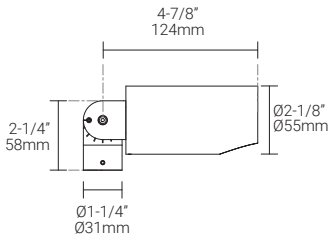

LED Fixture Dimensions

Fixture

Front View

3D View

Beam

LED Fixture Dimensions | shown with B7 and Tree Strap

Front View with B7

Side View with B7 and Tree Strap