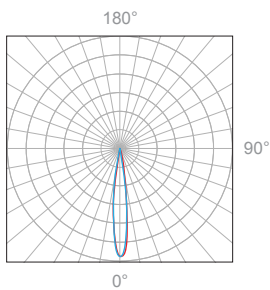

LED Fixture Dimensions

Fixture

Front View

3D View

Beam

LED Fixture Dimensions | shown with B7 and Tree Strap

Front View with B7

Side View with B7 and Tree Strap

Beam Width: 7°

Illuminance at a Distance

Distance		Center Beam fc	Beam Width			
3.0ft	0.91m	465fc	0.4ft	0.12m	0.4ft	0.12m
6.0ft	1.83m	116fc	0.8ft	0.24m	0.7ft	0.21m
9.0ft	2.74m	51.7fc	1.2ft	0.36m	1.1ft	0.33m
12.0ft	3.66m	29.1fc	1.6ft	0.49m	1.4ft	0.42m
15.0ft	4.57m	18.6fc	2.0ft	0.61m	1.8ft	0.54m
18.0ft	5.49m	12.9fc	2.4ft	0.73m	2.2ft	0.67m

Delivered Lumen: 148.2 lm  
 ■ Vertical Beam Spread: 7.5°  
 ■ Horizontal Beam Spread: 6.9°

Polar Candela Distribution

Beam Width: 12°

Illuminance at a Distance

Distance		Center Beam fc	Beam Width			
3.0ft	0.91m	328.6fc	1.2ft	0.36m	1.2ft	0.36m
6.0ft	1.83m	79fc	2.4ft	0.73m	2.4ft	0.73m
9.0ft	2.74m	35.2fc	3.6ft	1.09m	3.6ft	1.09m
12.0ft	3.66m	19.2fc	4.9ft	1.49m	4.9ft	1.49m
15.0ft	4.57m	12.8fc	6.1ft	1.86m	6.1ft	1.86m
18.0ft	5.49m	9.1fc	7.3ft	2.22m	7.2ft	2.19m

Delivered Lumen: 527.1 lm  
 ■ Vertical Beam Spread: 22.9°  
 ■ Horizontal Beam Spread: 22.5°

Polar Candela Distribution

Beam Width: 30°

Illuminance at a Distance

Distance		Center Beam fc	Beam Width			
3.0ft	0.91m	175fc	1.5ft	0.46m	1.5ft	0.46m
6.0ft	1.83m	43.8fc	3.1ft	0.94m	3.1ft	0.94m
9.0ft	2.74m	19.5fc	4.6ft	1.40m	4.6ft	1.40m
12.0ft	3.66m	10.9fc	6.2ft	1.89m	6.1ft	1.86m
15.0ft	4.57m	7.00fc	7.7ft	2.34m	7.6ft	2.31m
18.0ft	5.49m	4.86fc	9.3ft	2.83m	9.2ft	2.80m