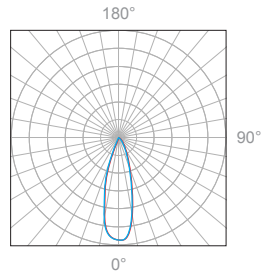

Beam Width: 7°

Illuminance at a Distance

Distance		Center Beam fc	Beam Width			
3.0ft	0.91m	465fc	0.4ft	0.12m	0.4ft	0.12m
6.0ft	1.83m	116fc	0.8ft	0.24m	0.7ft	0.21m
9.0ft	2.74m	51.7fc	1.2ft	0.36m	1.1ft	0.33m
12.0ft	3.66m	29.1fc	1.6ft	0.49m	1.4ft	0.42m
15.0ft	4.57m	18.6fc	2.0ft	0.61m	1.8ft	0.54m
18.0ft	5.49m	12.9fc	2.4ft	0.73m	2.2ft	0.67m

Delivered Lumen: 148.2 lm  
 ■ Vertical Beam Spread: 7.5°  
 ■ Horizontal Beam Spread: 6.9°

Polar Candela Distribution

Beam Width: 12°

Illuminance at a Distance

Distance		Center Beam fc	Beam Width			
3.0ft	0.91m	328.6fc	1.2ft	0.36m	1.2ft	0.36m
6.0ft	1.83m	79fc	2.4ft	0.73m	2.4ft	0.73m
9.0ft	2.74m	35.2fc	3.6ft	1.09m	3.6ft	1.09m
12.0ft	3.66m	19.2fc	4.9ft	1.49m	4.9ft	1.49m
15.0ft	4.57m	12.8fc	6.1ft	1.86m	6.1ft	1.86m
18.0ft	5.49m	9.1fc	7.3ft	2.22m	7.2ft	2.19m

Delivered Lumen: 527.1 lm  
 ■ Vertical Beam Spread: 22.9°  
 ■ Horizontal Beam Spread: 22.5°

Polar Candela Distribution

Beam Width: 30°

Illuminance at a Distance

Distance		Center Beam fc	Beam Width			
3.0ft	0.91m	175fc	1.5ft	0.46m	1.5ft	0.46m
6.0ft	1.83m	43.8fc	3.1ft	0.94m	3.1ft	0.94m
9.0ft	2.74m	19.5fc	4.6ft	1.40m	4.6ft	1.40m
12.0ft	3.66m	10.9fc	6.2ft	1.89m	6.1ft	1.86m
15.0ft	4.57m	7.00fc	7.7ft	2.34m	7.6ft	2.31m
18.0ft	5.49m	4.86fc	9.3ft	2.83m	9.2ft	2.80m

Delivered Lumen: 452.8 lm  
 ■ Vertical Beam Spread: 28.9°  
 ■ Horizontal Beam Spread: 28.6°

Polar Candela Distribution

Beam Width: 48°

Illuminance at a Distance

Distance		Center Beam fc	Beam Width			
3.0ft	0.91m	126fc	2.0ft	0.61m	2.1ft	0.64m
6.0ft	1.83m	31.5fc	3.9ft	1.18m	4.1ft	1.25m
9.0ft	2.74m	14.0fc	5.9ft	1.79m	6.2ft	1.89m
12.0ft	3.66m	7.87fc	7.9ft	2.41m	8.3ft	2.53m
15.0ft	4.57m	5.04fc	9.8ft	2.98m	10.4ft	3.17m
18.0ft	5.49m	3.50fc	11.8ft	3.59m	12.4ft	3.78m