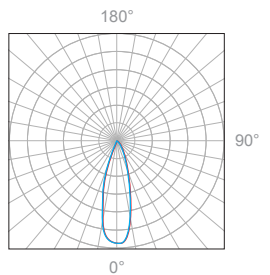

Delivered Lumen: 148.2 lm  
 ■ Vertical Beam Spread: 7.5°  
 ■ Horizontal Beam Spread: 6.9°

Polar Candela Distribution

Beam Width: 12°

Illuminance at a Distance

Distance		Center Beam fc	Beam Width			
3.0ft	0.91m	328.6fc	1.2ft	0.36m	1.2ft	0.36m
6.0ft	1.83m	79fc	2.4ft	0.73m	2.4ft	0.73m
9.0ft	2.74m	35.2fc	3.6ft	1.09m	3.6ft	1.09m
12.0ft	3.66m	19.2fc	4.9ft	1.49m	4.9ft	1.49m
15.0ft	4.57m	12.8fc	6.1ft	1.86m	6.1ft	1.86m
18.0ft	5.49m	9.1fc	7.3ft	2.22m	7.2ft	2.19m

Delivered Lumen: 527.1 lm  
 ■ Vertical Beam Spread: 22.9°  
 ■ Horizontal Beam Spread: 22.5°

Polar Candela Distribution

Beam Width: 30°

Illuminance at a Distance

Distance		Center Beam fc	Beam Width			
3.0ft	0.91m	175fc	1.5ft	0.46m	1.5ft	0.46m
6.0ft	1.83m	43.8fc	3.1ft	0.94m	3.1ft	0.94m
9.0ft	2.74m	19.5fc	4.6ft	1.40m	4.6ft	1.40m
12.0ft	3.66m	10.9fc	6.2ft	1.89m	6.1ft	1.86m
15.0ft	4.57m	7.00fc	7.7ft	2.34m	7.6ft	2.31m
18.0ft	5.49m	4.86fc	9.3ft	2.83m	9.2ft	2.80m

Delivered Lumen: 452.8 lm  
 ■ Vertical Beam Spread: 28.9°  
 ■ Horizontal Beam Spread: 28.6°

Polar Candela Distribution

Beam Width: 48°

Illuminance at a Distance

Distance		Center Beam fc	Beam Width			
3.0ft	0.91m	126fc	2.0ft	0.61m	2.1ft	0.64m
6.0ft	1.83m	31.5fc	3.9ft	1.18m	4.1ft	1.25m
9.0ft	2.74m	14.0fc	5.9ft	1.79m	6.2ft	1.89m
12.0ft	3.66m	7.87fc	7.9ft	2.41m	8.3ft	2.53m
15.0ft	4.57m	5.04fc	9.8ft	2.98m	10.4ft	3.17m
18.0ft	5.49m	3.50fc	11.8ft	3.59m	12.4ft	3.78m

Delivered Lumen: 465.1 lm  
 ■ Vertical Beam Spread: 36.3°  
 ■ Horizontal Beam Spread: 38.1°