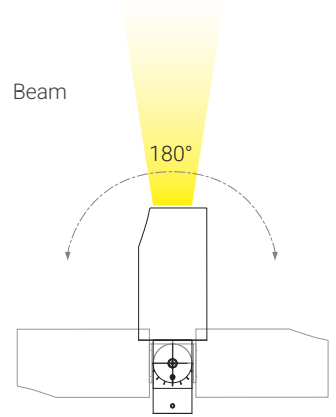

LED Fixture Dimensions

Fixture

Front View

3D View

Beam

LED Fixture Dimensions | shown with B7 and Tree Strap

Front View with B7

Side View with B7 and Tree Strap

Beam Width: 7°

Illuminance at a Distance

Distance		Center Beam fc	Beam Width			
3.0ft	0.91m	465fc	0.4ft	0.12m	0.4ft	0.12m
6.0ft	1.83m	116fc	0.8ft	0.24m	0.7ft	0.21m
9.0ft	2.74m	51.7fc	1.2ft	0.36m	1.1ft	0.33m
12.0ft	3.66m	29.1fc	1.6ft	0.49m	1.4ft	0.42m
15.0ft	4.57m	18.6fc	2.0ft	0.61m	1.8ft	0.54m
18.0ft	5.49m	12.9fc	2.4ft	0.73m	2.2ft	0.67m