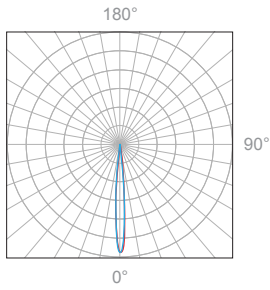

LED Fixture Dimensions

Fixture

Front View

3D View

Beam

LED Fixture Dimensions | shown with B7 and Tree Strap

Front View with B7

Side View with B7 and Tree Strap

Beam Width: 7°

Illuminance at a Distance

Distance		Center Beam fc	Beam Width			
3.0ft	0.91m	465fc	0.4ft	0.12m	0.4ft	0.12m
6.0ft	1.83m	116fc	0.8ft	0.24m	0.7ft	0.21m
9.0ft	2.74m	51.7fc	1.2ft	0.36m	1.1ft	0.33m
12.0ft	3.66m	29.1fc	1.6ft	0.49m	1.4ft	0.42m
15.0ft	4.57m	18.6fc	2.0ft	0.61m	1.8ft	0.54m
18.0ft	5.49m	12.9fc	2.4ft	0.73m	2.2ft	0.67m

Delivered Lumen: 148.2 lm  
 ■ Vertical Beam Spread: 7.5°  
 ■ Horizontal Beam Spread: 6.9°

Polar Candela Distribution

Beam Width: 12°

Illuminance at a Distance

Distance		Center Beam fc	Beam Width			
3.0ft	0.91m	328.6fc	1.2ft	0.36m	1.2ft	0.36m
6.0ft	1.83m	79fc	2.4ft	0.73m	2.4ft	0.73m
9.0ft	2.74m	35.2fc	3.6ft	1.09m	3.6ft	1.09m
12.0ft	3.66m	19.2fc	4.9ft	1.49m	4.9ft	1.49m
15.0ft	4.57m	12.8fc	6.1ft	1.86m	6.1ft	1.86m
18.0ft	5.49m	9.1fc	7.3ft	2.22m	7.2ft	2.19m

Delivered Lumen: 527.1 lm  
 ■ Vertical Beam Spread: 22.9°  
 ■ Horizontal Beam Spread: 22.5°

Polar Candela Distribution

Beam Width: 30°

Illuminance at a Distance

Distance		Center Beam fc	Beam Width			
3.0ft	0.91m	175fc	1.5ft	0.46m	1.5ft	0.46m
6.0ft	1.83m	43.8fc	3.1ft	0.94m	3.1ft	0.94m
9.0ft	2.74m	19.5fc	4.6ft	1.40m	4.6ft	1.40m
12.0ft	3.66m	10.9fc	6.2ft	1.89m	6.1ft	1.86m
15.0ft	4.57m	7.00fc	7.7ft	2.34m	7.6ft	2.31m
18.0ft	5.49m	4.86fc	9.3ft	2.83m	9.2ft	2.80m