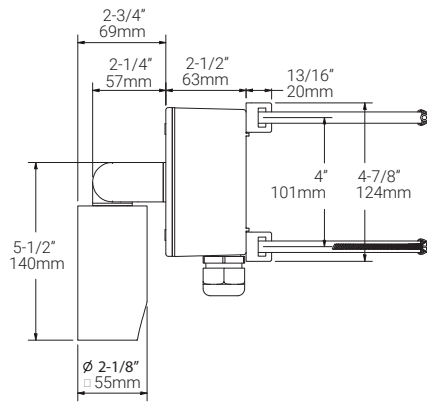

LED Fixture Dimensions

Fixture

Front View

3D View

Beam

LED Fixture Dimensions | shown with B7 and Tree Strap

Front View with B7

Side View with B7 and Tree Strap

Beam Width: 7°

Illuminance at a Distance

Distance		Center Beam fc	Beam Width			
3.0ft	0.91m	465fc	0.4ft	0.12m	0.4ft	0.12m
6.0ft	1.83m	116fc	0.8ft	0.24m	0.7ft	0.21m
9.0ft	2.74m	51.7fc	1.2ft	0.36m	1.1ft	0.33m
12.0ft	3.66m	29.1fc	1.6ft	0.49m	1.4ft	0.42m
15.0ft	4.57m	18.6fc	2.0ft	0.61m	1.8ft	0.54m
18.0ft	5.49m	12.9fc	2.4ft	0.73m	2.2ft	0.67m

Delivered Lumen: 148.2 lm  
 ■ Vertical Beam Spread: 7.5°  
 ■ Horizontal Beam Spread: 6.9°

Polar Candela Distribution

Beam Width: 12°

Illuminance at a Distance

Distance		Center Beam fc	Beam Width			
3.0ft	0.91m	328.6fc	1.2ft	0.36m	1.2ft	0.36m
6.0ft	1.83m	79fc	2.4ft	0.73m	2.4ft	0.73m
9.0ft	2.74m	35.2fc	3.6ft	1.09m	3.6ft	1.09m
12.0ft	3.66m	19.2fc	4.9ft	1.49m	4.9ft	1.49m
15.0ft	4.57m	12.8fc	6.1ft	1.86m	6.1ft	1.86m
18.0ft	5.49m	9.1fc	7.3ft	2.22m	7.2ft	2.19m

Delivered Lumen: 527.1 lm  
 ■ Vertical Beam Spread: 22.9°  
 ■ Horizontal Beam Spread: 22.5°

Polar Candela Distribution

Beam Width: 30°

Illuminance at a Distance

Distance		Center Beam fc	Beam Width			
3.0ft	0.91m	175fc	1.5ft	0.46m	1.5ft	0.46m
6.0ft	1.83m	43.8fc	3.1ft	0.94m	3.1ft	0.94m
9.0ft	2.74m	19.5fc	4.6ft	1.40m	4.6ft	1.40m
12.0ft	3.66m	10.9fc	6.2ft	1.89m	6.1ft	1.86m
15.0ft	4.57m	7.00fc	7.7ft	2.34m	7.6ft	2.31m
18.0ft	5.49m	4.86fc	9.3ft	2.83m	9.2ft	2.80m