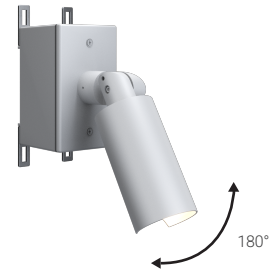

L931-B7

EXTERIOR | INTERIOR
Spotlight | For trees or columns

- Wet, Damp, and Dry location

shown with WS wet location weep shroud

Performance

Wattage	Forward Current	Power Consumption Budget per fixture (including driver)	LED output (Source)	Fixture Output (Delivered)
8W	700mA	10W	880 lm	148-527 lm

Application

Environment	Wet / Damp / Dry Location approved. IP 66.
Mounting	B7: designed to be strapped to trees or columns (Tree Strap not included).

Electrical

Power Supplies	Remote LED drivers (120-277V AC input, constant current output): Fixtures to be wired in series. Remote LED drivers (120-277V AC input, constant voltage output): Fixtures to be wired in parallel.
Control	On/off control Dimming: ELV or 0-10V dimming with appropriate drivers Other options (consult factory): TRIAC/MLV, DMX, DALI, Casambi, Power over Ethernet

Luminaire Construction

LED Light Source	W27H = CCT: 2700K, CRI (Ra): 90+, Colour Consistency: 2SDCM W30H = CCT: 3000K, CRI (Ra): 90+, Colour Consistency: 2SDCM
Weight	N/A
Material	Fixture: machined marine-grade aluminum
Supplied with	N/A
Warranty & LED Life	5 years limited warranty Estimated useful life of LED is 50,000 hours.

Ordered Separately

System Components	Power supplies: remote driver Please consult factory or visit Recommended Drivers for available driver options.