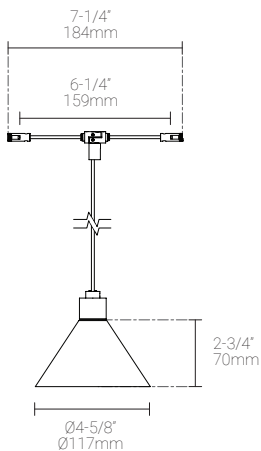

Project : _____

Note : _____

Type : _____

Specifications

Luminaire | Example Code: P02-CS-FR-2-C72-MC

Product	Mounting	Shade	Size	Cord ¹	Hardware Finish
P02	CS		2		MC
	CS cable system	SM solid metal FR frosted glass	2 2-3/4" (70mm) tall	Cord: C72 72" (1830mm) CX custom length	MC matte chrome

LED Light Source	12V lamp (not included) Recommended: MR16 or BI-PIN
Weight	N/A
Material	Fixture: Opalescent cased glass Hardware: machined marine-grade aluminum
Supplied with	Cord: 72" (1830mm) cord. Consult factory for custom cord length.
Warranty & LED Life	5 years limited warranty Estimated useful life of LED is 50,000 hours.

LED Fixture Dimensions

Fixture

3D View

Beam