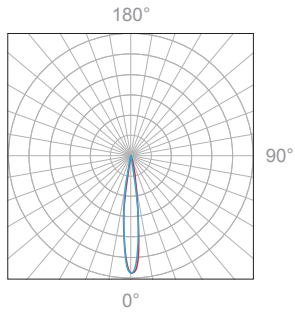

LED Fixture Dimensions

Fixture

3D View

Beam

Full Spectrum

— Full Spectrum — Standard Illuminant @ 3000K — Ra≥80

8W, 3000K, 90+ CRI

Polar Candela Distribution

Beam Width: 12°

Illuminance at a Distance

Distance		Center Beam fc	Beam Width			
1.5ft	0.46m	5423fc	0.5ft	0.15m	0.5ft	0.15m
3.0ft	0.91m	1189fc	1.0ft	0.30m	1.0ft	0.30m
6.0ft	1.83m	264fc	2.0ft	0.61m	2.0ft	0.61m
9.0ft	2.74m	112fc	3.1ft	0.94m	3.1ft	0.94m
12.0ft	3.66m	61fc	4.1ft	1.25m	4.1ft	1.25m
15.0ft	4.57m	39fc	5.1ft	1.55m	5.1ft	1.55m
18.0ft	5.49m	27fc	6.1ft	1.86m	6.1ft	1.86m

Delivered Lumen: 247.1lm  
 ■ Vertical Beam Spread: 19.2°  
 ■ Horizontal Beam Spread: 19.2°

Polar Candela Distribution

Beam Width: 30°

Illuminance at a Distance

Distance		Center Beam fc	Beam Width			
1.5ft	0.46m	780fc	0.5ft	0.15m	0.5ft	0.15m
3.0ft	0.91m	205fc	1.0ft	0.30m	1.0ft	0.30m
6.0ft	1.83m	48fc	2.0ft	0.61m	2.0ft	0.61m
9.0ft	2.74m	21fc	3.1ft	0.94m	3.1ft	0.94m
12.0ft	3.66m	11fc	4.1ft	1.25m	4.1ft	1.25m
15.0ft	4.57m	7.6fc	5.1ft	1.55m	5.1ft	1.55m
18.0ft	5.49m	5.6fc	6.1ft	1.86m	6.1ft	1.86m

Delivered Lumen: 275.5lm  
 ■ Vertical Beam Spread: 29.5°  
 ■ Horizontal Beam Spread: 29.5°

Polar Candela Distribution

Beam Width: 60°

Illuminance at a Distance

Distance		Center Beam fc	Beam Width			
1.5ft	0.46m	320fc	0.5ft	0.15m	0.5ft	0.15m
3.0ft	0.91m	81fc	1.0ft	0.30m	1.0ft	0.30m
6.0ft	1.83m	20fc	2.0ft	0.61m	2.0ft	0.61m
9.0ft	2.74m	9.2fc	3.1ft	0.94m	3.1ft	0.94m
12.0ft	3.66m	5.4fc	4.1ft	1.25m	4.1ft	1.25m
15.0ft	4.57m	3.5fc	5.1ft	1.55m	5.1ft	1.55m
18.0ft	5.49m	2.6fc	6.1ft	1.86m	6.1ft	1.86m