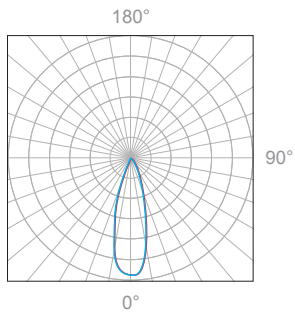

LED Fixture Dimensions

Fixture

3D View

Beam

Full Spectrum

— Full Spectrum — Standard Illuminant @ 3000K — Ra≥80

8W, 3000K, 90+ CRI

Polar Candela Distribution

Beam Width: 12°

Illuminance at a Distance

Distance		Center Beam fc	Beam Width			
1.5ft	0.46m	5423fc	0.5ft	0.15m	0.5ft	0.15m
3.0ft	0.91m	1189fc	1.0ft	0.30m	1.0ft	0.30m
6.0ft	1.83m	264fc	2.0ft	0.61m	2.0ft	0.61m
9.0ft	2.74m	112fc	3.1ft	0.94m	3.1ft	0.94m
12.0ft	3.66m	61fc	4.1ft	1.25m	4.1ft	1.25m
15.0ft	4.57m	39fc	5.1ft	1.55m	5.1ft	1.55m
18.0ft	5.49m	27fc	6.1ft	1.86m	6.1ft	1.86m

Delivered Lumen: 247.1lm  
 ■ Vertical Beam Spread: 19.2°  
 ■ Horizontal Beam Spread: 19.2°

Polar Candela Distribution

Beam Width: 30°

Illuminance at a Distance

Distance		Center Beam fc	Beam Width			
1.5ft	0.46m	780fc	0.5ft	0.15m	0.5ft	0.15m
3.0ft	0.91m	205fc	1.0ft	0.30m	1.0ft	0.30m
6.0ft	1.83m	48fc	2.0ft	0.61m	2.0ft	0.61m
9.0ft	2.74m	21fc	3.1ft	0.94m	3.1ft	0.94m
12.0ft	3.66m	11fc	4.1ft	1.25m	4.1ft	1.25m
15.0ft	4.57m	7.6fc	5.1ft	1.55m	5.1ft	1.55m
18.0ft	5.49m	5.6fc	6.1ft	1.86m	6.1ft	1.86m

Delivered Lumen: 275.5lm  
 ■ Vertical Beam Spread: 29.5°  
 ■ Horizontal Beam Spread: 29.5°

Polar Candela Distribution

Beam Width: 60°

Illuminance at a Distance

Distance		Center Beam fc	Beam Width			
1.5ft	0.46m	320fc	0.5ft	0.15m	0.5ft	0.15m
3.0ft	0.91m	81fc	1.0ft	0.30m	1.0ft	0.30m
6.0ft	1.83m	20fc	2.0ft	0.61m	2.0ft	0.61m
9.0ft	2.74m	9.2fc	3.1ft	0.94m	3.1ft	0.94m
12.0ft	3.66m	5.4fc	4.1ft	1.25m	4.1ft	1.25m
15.0ft	4.57m	3.5fc	5.1ft	1.55m	5.1ft	1.55m
18.0ft	5.49m	2.6fc	6.1ft	1.86m	6.1ft	1.86m