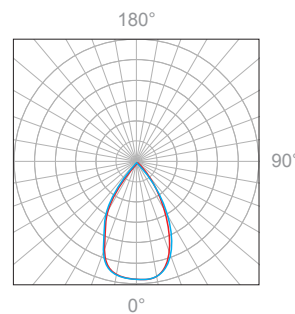

Beam Width: 12°

Illuminance at a Distance

Distance		Center Beam fc	Beam Width			
1.5ft	0.46m	5423fc	0.5ft	0.15m	0.5ft	0.15m
3.0ft	0.91m	1189fc	1.0ft	0.30m	1.0ft	0.30m
6.0ft	1.83m	264fc	2.0ft	0.61m	2.0ft	0.61m
9.0ft	2.74m	112fc	3.1ft	0.94m	3.1ft	0.94m
12.0ft	3.66m	61fc	4.1ft	1.25m	4.1ft	1.25m
15.0ft	4.57m	39fc	5.1ft	1.55m	5.1ft	1.55m
18.0ft	5.49m	27fc	6.1ft	1.86m	6.1ft	1.86m

Delivered Lumen: 247.1lm  
 ■ Vertical Beam Spread: 19.2°  
 ■ Horizontal Beam Spread: 19.2°

Polar Candela Distribution

Beam Width: 30°

Illuminance at a Distance

Distance		Center Beam fc	Beam Width			
1.5ft	0.46m	780fc	0.5ft	0.15m	0.5ft	0.15m
3.0ft	0.91m	205fc	1.0ft	0.30m	1.0ft	0.30m
6.0ft	1.83m	48fc	2.0ft	0.61m	2.0ft	0.61m
9.0ft	2.74m	21fc	3.1ft	0.94m	3.1ft	0.94m
12.0ft	3.66m	11fc	4.1ft	1.25m	4.1ft	1.25m
15.0ft	4.57m	7.6fc	5.1ft	1.55m	5.1ft	1.55m
18.0ft	5.49m	5.6fc	6.1ft	1.86m	6.1ft	1.86m

Delivered Lumen: 275.5lm  
 ■ Vertical Beam Spread: 29.5°  
 ■ Horizontal Beam Spread: 29.5°

Polar Candela Distribution

Beam Width: 60°

Illuminance at a Distance

Distance		Center Beam fc	Beam Width			
1.5ft	0.46m	320fc	0.5ft	0.15m	0.5ft	0.15m
3.0ft	0.91m	81fc	1.0ft	0.30m	1.0ft	0.30m
6.0ft	1.83m	20fc	2.0ft	0.61m	2.0ft	0.61m
9.0ft	2.74m	9.2fc	3.1ft	0.94m	3.1ft	0.94m
12.0ft	3.66m	5.4fc	4.1ft	1.25m	4.1ft	1.25m
15.0ft	4.57m	3.5fc	5.1ft	1.55m	5.1ft	1.55m
18.0ft	5.49m	2.6fc	6.1ft	1.86m	6.1ft	1.86m

Delivered Lumen: 189.4lm  
 ■ Vertical Beam Spread: 60.4°  
 ■ Horizontal Beam Spread: 60.4°