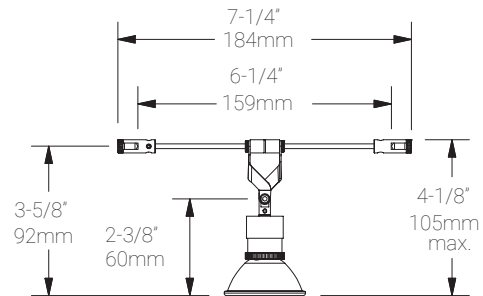

Ordered Separately

System Components	Lamp.
-------------------	-------

Mounting Options & Dimensions

LED Fixture Dimensions

Fixture

Bottom View (with lamp supplied by others)

3D View

Beam (with lamp supplied by others)

CS

Cable System

Fixture with Cable System

Dimensions

Appendix

Aluminum Finishes

MC matte chrome