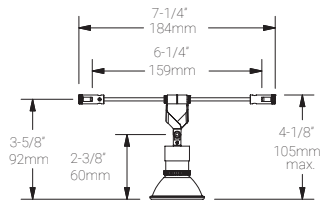

Ordered Separately

System Components	Lamp.
-------------------	-------

Mounting Options & Dimensions

LED Fixture Dimensions

Fixture

Bottom View (with lamp supplied by others)

3D View

Beam (with lamp supplied by others)