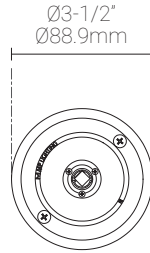

Luminaire Construction

LED Light Source	Lamp supplied by others. Recommended: MR16, 50 W max or LED MR16 (SORAA lamp) 10W max.
Weight	N/A
Material	Fixture: Machined aluminum with electroplated finish.
Supplied with	Standard installation housing: Comes with an adapter plate, two #8-32 screws, and wire nuts.
Warranty & LED Life	5 years limited warranty. Estimated useful life of LED is 50,000 hours.

Ordered Separately

System Components	Lamp.
-------------------	-------

Mounting Options & Dimensions

LED Fixture Dimensions

Fixture

Bottom View (with lamp supplied by others)

3D View

Beam (with lamp supplied by others)

CS

Cable System

Fixture with Cable System

Dimensions

Appendix

Aluminum Finishes

MC matte chrome