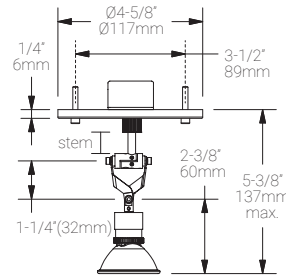

Project : _____

Note : _____

Type : _____

Specifications

Luminaire | Example Code: X01-C1-1-MC

Product	Canopy	Stem Length	Finish ¹
X01			
	C1	1 = 1" (25mm)	Aluminum Finishes: MC matte chrome BN brushed nickel
	C3	X custom ²	
	C4		
	C23		

Mounting Options & Dimensions

LED Fixture Dimensions

Fixture

Bottom View (with lamp supplied by others)

3D View

Beam (with lamp supplied by others)

C1

Canopy

Fixture with Canopy

Dimensions

C3

Canopy

Fixture with Canopy

Dimensions

Mounting Options & Dimensions

C4

Canopy

Fixture with Canopy

Dimensions

C23

Canopy

Fixture with Canopy

Dimensions

Appendix