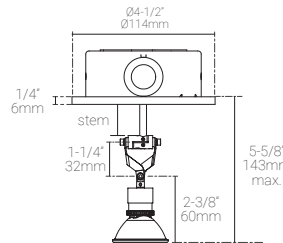

Mounting Options & Dimensions

LED Fixture Dimensions

Fixture

Bottom View (with lamp supplied by others)

3D View

Beam (with lamp supplied by others)

C1

Canopy

Fixture with Canopy

Dimensions

C3

Canopy

Fixture with Canopy

Dimensions

Mounting Options & Dimensions

C4

Canopy

Fixture with Canopy

Dimensions

C23

Canopy

Fixture with Canopy

Dimensions

Appendix