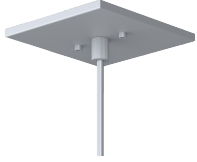

Mounting Options & Dimensions

C4

Canopy

Fixture with Canopy