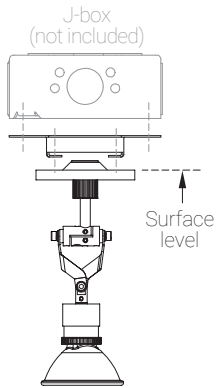

Luminaire Construction

LED Light Source	<p>Lamp supplied by others.</p> <p>Recommended: MR16, 50 W max or LED MR16 (SORAA lamp) 10W max.</p>
Weight	N/A
Material	Fixture: Machined aluminum with electroplated finish.
Supplied with	Standard installation housing: Comes with an adapter plate, two #8-32 screws, and wire nuts.
Warranty & LED Life	<p>5 years limited warranty.</p> <p>Estimated useful life of LED is 50,000 hours.</p>

Mounting Options & Dimensions

LED Fixture Dimensions

Fixture

Bottom View (with lamp supplied by others)

3D View

Beam (with lamp supplied by others)

C1

Canopy