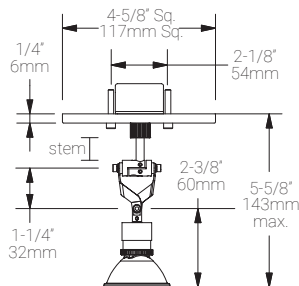

Project : _____

Note : _____

Type : _____

Specifications

Luminaire | Example Code: X01-C1-1-MC

Product	Canopy	Stem Length	Finish ¹
X01			
	C1	1 = 1" (25mm)	Aluminum Finishes: MC matte chrome BN brushed nickel
	C3	X custom ²	
	C4		
	C23		

Mounting Options & Dimensions

LED Fixture Dimensions

Fixture

Bottom View (with lamp supplied by others)

3D View

Beam (with lamp supplied by others)

C1

Canopy

Fixture with Canopy

Dimensions

C3

Canopy

Fixture with Canopy

Dimensions

Mounting Options & Dimensions

C4

Canopy

Fixture with Canopy

Dimensions

C23

Canopy

Fixture with Canopy

Dimensions

Appendix