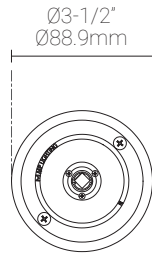

Project : _____

Note : _____

Type : _____

Specifications

Luminaire | Example Code: X01-C1-1-MC

Product	Canopy	Stem Length	Finish ¹
X01			
	C1	1 = 1" (25mm)	Aluminum Finishes: MC matte chrome BN brushed nickel
	C3	X custom ²	
	C4		
	C23		

System Components (Ordered Separately)

Remote Driver : _____

* Consult MP Lighting Website or Factory.

Important Notes

Specification

1. Refer to Appendix or MP Lighting website for complete look of luminaire with different finish options.
2. Available in 1" (25mm) increments, maximum length 96" (2438mm).

Luminaire Construction

LED Light Source	<p>Lamp supplied by others.</p> <p>Recommended: MR16, 50 W max or LED MR16 (SORAA lamp) 10W max.</p>
Weight	N/A
Material	Fixture: Machined aluminum with electroplated finish.
Supplied with	Standard installation housing: Comes with an adapter plate, two #8-32 screws, and wire nuts.
Warranty & LED Life	<p>5 years limited warranty.</p> <p>Estimated useful life of LED is 50,000 hours.</p>

Mounting Options & Dimensions

LED Fixture Dimensions

Fixture

Bottom View (with lamp supplied by others)

3D View

Beam (with lamp supplied by others)

C1

Canopy