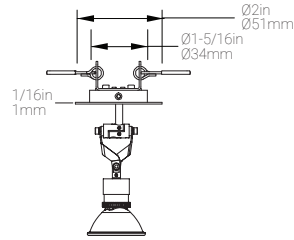

Project : _____

Note : _____

Type : _____

Specifications

Luminaire | Example Code: X01-C1-1-MC

Product	Canopy	Stem Length	Finish ¹
X01			
	C1	1 = 1" (25mm)	Aluminum Finishes: MC matte chrome BN brushed nickel
	C3	X custom ²	
	C4		
	C23		

Mounting Options & Dimensions

LED Fixture Dimensions

Fixture

Bottom View (with lamp supplied by others)

3D View

Beam (with lamp supplied by others)

C1

Canopy

Fixture with Canopy

Dimensions

C3

Canopy

Fixture with Canopy

Dimensions

Mounting Options & Dimensions

C4

Canopy

Fixture with Canopy

Dimensions

C23

Canopy

Fixture with Canopy

Dimensions

Appendix