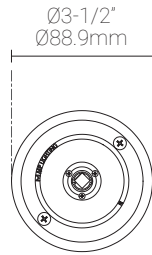

Type : _____

Quantity : _____

Note : _____

Specifications

Luminaire | Example Code: X01-DC-0-MC

Product	Mounting	Stem Length	Finish ¹
X01	DC	0	
	DC dual circuit	0 no stem	Aluminum Finishes: MC matte chrome BN brushed nickel

Luminaire Construction

LED Light Source	Lamp supplied by others. Recommended: MR16, 50 W max or LED MR16 (SORAA lamp) 10W max.
Weight	N/A
Material	Fixture: Machined aluminum with electroplated finish.
Supplied with	Standard installation housing: Comes with an adapter plate, two #8-32 screws, and wire nuts.
Warranty & LED Life	5 years limited warranty. Estimated useful life of LED is 50,000 hours.

Ordered Separately

System Components	Lamp
-------------------	------

Mounting Options & Dimensions

LED Fixture Dimensions

Fixture

Bottom View (with lamp supplied by others)

3D View

Beam (with lamp supplied by others)

CS

Cable System

Fixture with Cable System

Dimensions

Appendix

Aluminum Finishes

MC matte chrome

BN brushed nickel