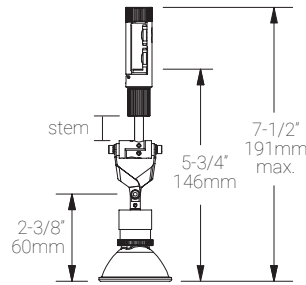

Luminaire Construction

LED Light Source	Lamp supplied by others. Recommended: MR16, 50 W max or LED MR16 (SORAA lamp) 10W max.
Weight	N/A
Material	Fixture: Machined aluminum with electroplated finish.
Supplied with	Standard installation housing: Comes with an adapter plate, two #8-32 screws, and wire nuts.
Warranty & LED Life	5 years limited warranty. Estimated useful life of LED is 50,000 hours.

Ordered Separately

System Components	Lamp
-------------------	------

Mounting Options & Dimensions

LED Fixture Dimensions

Fixture

Bottom View (with lamp supplied by others)

3D View

Beam (with lamp supplied by others)

CS

Cable System

Fixture with Cable System

Dimensions

Appendix

Aluminum Finishes

MC matte chrome

BN brushed nickel