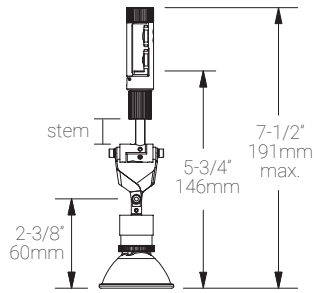

Luminaire Construction

LED Light Source	Lamp supplied by others. Recommended: MR16, 50 W max or LED MR16 (SORAA lamp) 10W max.
Weight	N/A
Material	Fixture: Machined aluminum with electroplated finish.
Supplied with	Standard installation housing: Comes with an adapter plate, two #8-32 screws, and wire nuts.
Warranty & LED Life	5 years limited warranty. Estimated useful life of LED is 50,000 hours.

Ordered Separately

System Components	Lamp
-------------------	------

Mounting Options & Dimensions

LED Fixture Dimensions

Fixture

Bottom View (with lamp supplied by others)

3D View

Beam (with lamp supplied by others)