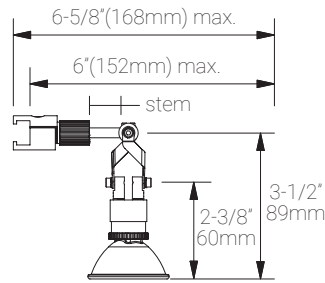

### Ordered Separately

System Components	Lamp.
-------------------	-------

Mounting Options & Dimensions

LED Fixture Dimensions

Fixture

3D View

Beam (with lamp supplied by others)

SF

Single Rail Flush to Wall

Fixture with Single Rail Flush

Dimensions

Appendix

Aluminum Finishes

MC matte chrome