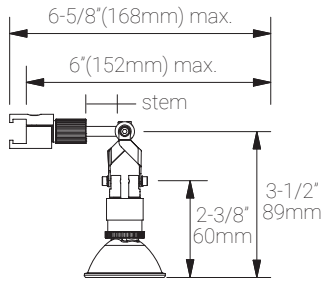

#### Specification

1. Refer to Appendix or MP Lighting website for complete look of luminaire with different finish options.
2. Available in 1" (25mm) increments, maximum length 96" (2438mm).

### Ordered Separately

System Components	Lamp.
-------------------	-------

Mounting Options & Dimensions

LED Fixture Dimensions

Fixture

3D View

Beam (with lamp supplied by others)

SF