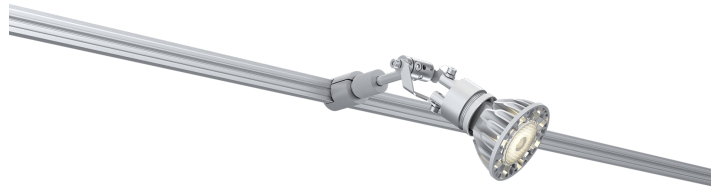

X01SF

INTERIOR

Spotlight | For ceilings, walls & counters

- Dry location

Application

Environment	Dry Location approved. IP 20.
Mounting	SF: Rotatable and easy to position. Designed for use on MP single rail flush wall (SF) rail system (sold separately).

Luminaire Construction

LED Light Source	Lamp supplied by others. Recommended: MR16, 50 W max or LED MR16 (SORAA lamp) 10W max.
Weight	N/A
Material	Fixture: Machined aluminum with electroplated finish.
Supplied with	Standard installation housing: Comes with an adapter plate, two #8-32 screws, and wire nuts.
Warranty & LED Life	5 years limited warranty. Estimated useful life of LED is 50,000 hours.

Ordered Separately

System Components	Lamp.