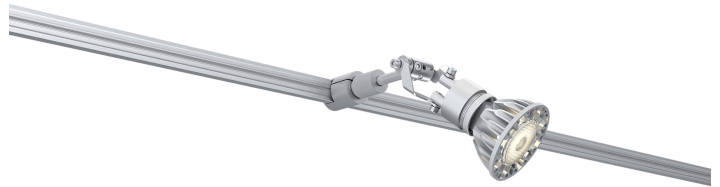

## INTERIOR

Spotlight | For ceilings, walls & counters

- Dry location

### Specifications

Luminaire | Example Code: X01-SF-1-MC

Product	Mounting	Stem Length	Finish <sup>1</sup>
<b>X01</b>	<b>SF</b>		
	<b>SF</b> single rail flushed to wall	<b>1</b> = 1" (25mm) <b>X</b> custom <sup>2</sup>	<b>Aluminum Finishes:</b> <b>MC</b> matte chrome

#### Specification

1. Refer to Appendix or MP Lighting website for complete look of luminaire with different finish options.
2. Available in 1" (25mm) increments, maximum length 96" (2438mm).