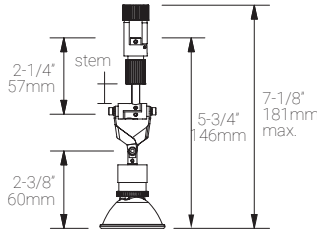

Project : _____

Note : _____

Type : _____

Specifications

Luminaire | Example Code: X01-SR-1-MC

Product	Mounting	Stem Length	Finish ¹
X01	SR		
	SR single rail	1 = 1" (25mm) X custom ²	Aluminum Finishes: MC matte chrome

Luminaire Construction

LED Light Source	Lamp supplied by others. Recommended: MR16, 50 W max or LED MR16 (SORAA lamp) 10W max.
Weight	N/A
Material	Fixture: Machined aluminum with electroplated finish.
Supplied with	Standard installation housing: Comes with an adapter plate, two #8-32 screws, and wire nuts.
Warranty & LED Life	5 years limited warranty. Estimated useful life of LED is 50,000 hours.

Ordered Separately

System Components	Lamp.
-------------------	-------

Mounting Options & Dimensions

LED Fixture Dimensions

Fixture

3D View

Beam (with lamp supplied by others)

SF

Single Rail Flush to Wall

Fixture with Single Rail Flush

Dimensions

Appendix

Aluminum Finishes

MC matte chrome