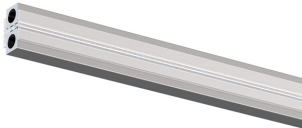

Project : _____

Note : _____

Type : _____

Specifications

Luminaire | Example Code: X01-SR-1-MC

Product	Mounting	Stem Length	Finish ¹
X01	SR		
	SR single rail	1 = 1" (25mm) X custom ²	Aluminum Finishes: MC matte chrome

Luminaire Construction

LED Light Source	Lamp supplied by others. Recommended: MR16, 50 W max or LED MR16 (SORAA lamp) 10W max.
Weight	N/A
Material	Fixture: Machined aluminum with electroplated finish.
Supplied with	Standard installation housing: Comes with an adapter plate, two #8-32 screws, and wire nuts.
Warranty & LED Life	5 years limited warranty. Estimated useful life of LED is 50,000 hours.

Ordered Separately

System Components	Lamp.
-------------------	-------

Mounting Options & Dimensions

LED Fixture Dimensions

Fixture

3D View

Beam (with lamp supplied by others)

SF

Single Rail Flush to Wall

Fixture with Single Rail Flush

Dimensions

Appendix

Aluminum Finishes

MC matte chrome