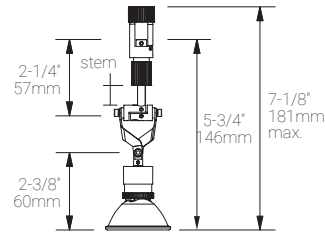

Project : _____

Note : _____

Type : _____

Specifications

Luminaire | Example Code: X01-SR-1-MC

Product	Mounting	Stem Length	Finish ¹
X01	SR		
	SR single rail	1 = 1" (25mm) X custom ²	Aluminum Finishes: MC matte chrome

System Components (Ordered Separately)

Remote Driver : _____

* Consult MP Lighting Website or Factory.

Important Notes

Specification

1. Refer to Appendix or MP Lighting website for complete look of luminaire with different finish options.
2. Available in 1" (25mm) increments, maximum length 96" (2438mm).

Ordered Separately

System Components	Lamp.
-------------------	-------

Mounting Options & Dimensions

LED Fixture Dimensions

Fixture

3D View

Beam (with lamp supplied by others)

SF

Single Rail Flush to Wall

Fixture with Single Rail Flush

Dimensions

Appendix

Aluminum Finishes

MC matte chrome