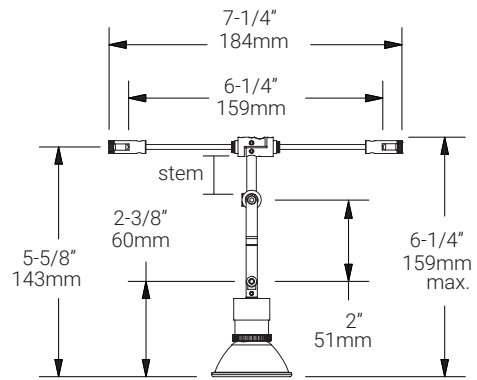

Luminaire Construction

LED Light Source	Lamp supplied by others. Recommended: MR16, 50 W max or LED MR16 (SORAA lamp) 10W max.
Weight	N/A
Material	Fixture: Machined aluminum with electroplated finish.
Supplied with	Standard installation housing: Comes with an adapter plate, two #8-32 screws, and wire nuts.
Warranty & LED Life	5 years limited warranty. Estimated useful life of LED is 50,000 hours.

Ordered Separately

System Components	Lamp.
-------------------	-------

Mounting Options & Dimensions

LED Fixture Dimensions

Fixture

3D View

Beam (with lamp supplied by others)

CS

Cable System

Fixture with Cable System

Dimensions

Appendix

MC matte chrome