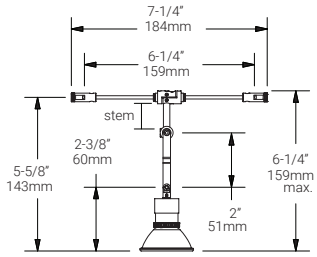

Ordered Separately

System Components	Lamp.
-------------------	-------

Mounting Options & Dimensions

LED Fixture Dimensions

Fixture

3D View

Beam (with lamp supplied by others)

CS