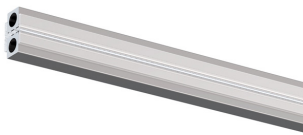

X06SR

INTERIOR

Spotlight | For ceilings, walls & counters

- Dry location

Application

Environment	Dry Location approved. IP 20.
Mounting	SR: Rotatable and easy to position. Designed for use on MP single rail (SR) rail system (sold separately).

Luminaire Construction

LED Light Source	Lamp supplied by others. Recommended: MR16, 50 W max or LED MR16 (SORAA lamp) 10W max.
Weight	N/A
Material	Fixture: Machined aluminum with electroplated finish.
Supplied with	Standard installation housing: Comes with an adapter plate, two #8-32 screws, and wire nuts.
Warranty & LED Life	5 years limited warranty. Estimated useful life of LED is 50,000 hours.

Ordered Separately

System Components	Lamp.
-------------------	-------

Mounting Options & Dimensions

LED Fixture Dimensions

Fixture

3D View

Beam (with lamp supplied by others)

SR

Single Rail

Fixture with Single Rail

Dimensions

Appendix

Aluminum Finishes

MC matte chrome

BA black