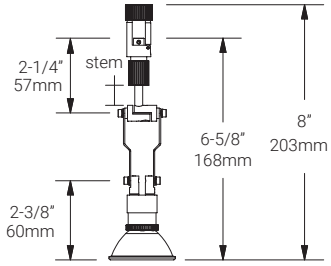

Project : _____

Note : _____

Type : _____

Specifications

Luminaire | Example Code: X06-SR-1-MC

Product	Mounting	Stem Length	Finish ¹
X06	SR		
	SR single rail	1 = 1" (25mm) X custom ²	Aluminum Finishes: MC matte chrome BA black

System Components (Ordered Separately)

Remote Driver : _____

* Consult MP Lighting Website or Factory.

Important Notes

Specification

1. Refer to Appendix or MP Lighting website for complete look of luminaire with different finish options.
2. Available in 1" (25mm) increments, maximum length 96" (2438mm).

Luminaire Construction

LED Light Source	Lamp supplied by others. Recommended: MR16, 50 W max or LED MR16 (SORAA lamp) 10W max.
Weight	N/A
Material	Fixture: Machined aluminum with electroplated finish.
Supplied with	Standard installation housing: Comes with an adapter plate, two #8-32 screws, and wire nuts.
Warranty & LED Life	5 years limited warranty. Estimated useful life of LED is 50,000 hours.

Ordered Separately

System Components	Lamp.
-------------------	-------

Mounting Options & Dimensions

LED Fixture Dimensions

Fixture

3D View

Beam (with lamp supplied by others)

SR