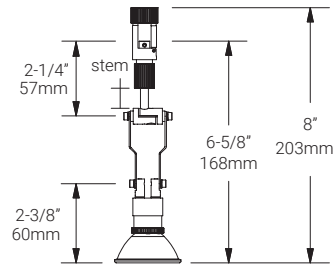

Luminaire Construction

LED Light Source	Lamp supplied by others. Recommended: MR16, 50 W max or LED MR16 (SORAA lamp) 10W max.
Weight	N/A
Material	Fixture: Machined aluminum with electroplated finish.
Supplied with	Standard installation housing: Comes with an adapter plate, two #8-32 screws, and wire nuts.
Warranty & LED Life	5 years limited warranty. Estimated useful life of LED is 50,000 hours.

Ordered Separately

System Components	Lamp.
-------------------	-------

Mounting Options & Dimensions

LED Fixture Dimensions

Fixture

3D View

Beam (with lamp supplied by others)

SR

Single Rail

Fixture with Single Rail

Dimensions

Appendix

Aluminum Finishes

MC matte chrome

BA black