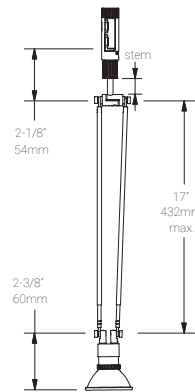

Luminaire Construction

LED Light Source	Lamp supplied by others. Recommended: MR16, 50 W max or LED MR16 (SORAA lamp) 10W max.
Weight	N/A
Material	Fixture: Machined aluminum with electroplated finish.
Supplied with	Standard installation housing: Comes with an adapter plate, two #8-32 screws, and wire nuts.
Warranty & LED Life	5 years limited warranty. Estimated useful life of LED is 50,000 hours.

Ordered Separately

System Components	Lamp.
-------------------	-------

Mounting Options & Dimensions

LED Fixture Dimensions

Fixture

3D View

Beam (with lamp supplied by others)

DC

Dual Circuit

Fixture with Dual Circuit

Dimensions

Appendix

Aluminum Finishes

MC matte chrome