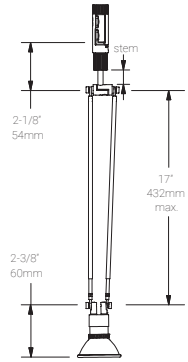

Project : _____

Note : _____

Type : _____

Specifications

Luminaire | Example Code: X31-DC-17-MC

Product	Mounting	Antenna	Finish ¹
X31	DC		MC
	DC dual circuit	17 9-3/4" to 16-1/2" (248mm to 419mm)	Aluminum Finishes: MC matte chrome

Luminaire Construction

LED Light Source	Lamp supplied by others. Recommended: MR16, 50 W max or LED MR16 (SORAA lamp) 10W max.
Weight	N/A
Material	Fixture: Machined aluminum with electroplated finish.
Supplied with	Standard installation housing: Comes with an adapter plate, two #8-32 screws, and wire nuts.
Warranty & LED Life	5 years limited warranty. Estimated useful life of LED is 50,000 hours.

Ordered Separately

System Components	Lamp.
-------------------	-------

Mounting Options & Dimensions

LED Fixture Dimensions

Fixture

3D View

Beam (with lamp supplied by others)

DC

Dual Circuit

Fixture with Dual Circuit

Dimensions

Appendix

Aluminum Finishes

MC matte chrome