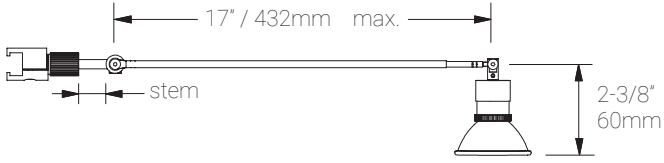

Luminaire Construction

LED Light Source	Lamp supplied by others. Recommended: MR16, 50 W max or LED MR16 (SORAA lamp) 10W max.
Weight	N/A
Material	Fixture: Machined aluminum with electroplated finish.
Supplied with	Standard installation housing: Comes with an adapter plate, two #8-32 screws, and wire nuts.
Warranty & LED Life	5 years limited warranty. Estimated useful life of LED is 50,000 hours.

Ordered Separately

System Components	Lamp.
-------------------	-------

Mounting Options & Dimensions

LED Fixture Dimensions

Fixture

3D View

Beam (with lamp supplied by others)

SF

Single Rail Flush to Wall

Fixture with Single Rail Flush

Dimensions

Appendix

Aluminum Finishes

MC matte chrome