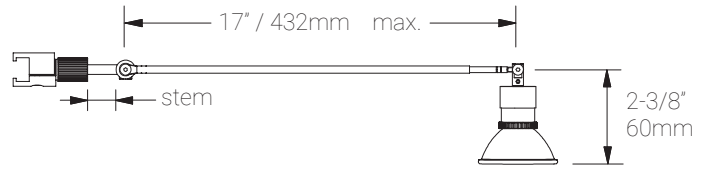

Ordered Separately

System Components	Lamp.
-------------------	-------

Mounting Options & Dimensions

LED Fixture Dimensions

Fixture

3D View

Beam (with lamp supplied by others)

SF

Single Rail Flush to Wall

Fixture with Single Rail Flush

Dimensions

Appendix

Aluminum Finishes

MC matte chrome